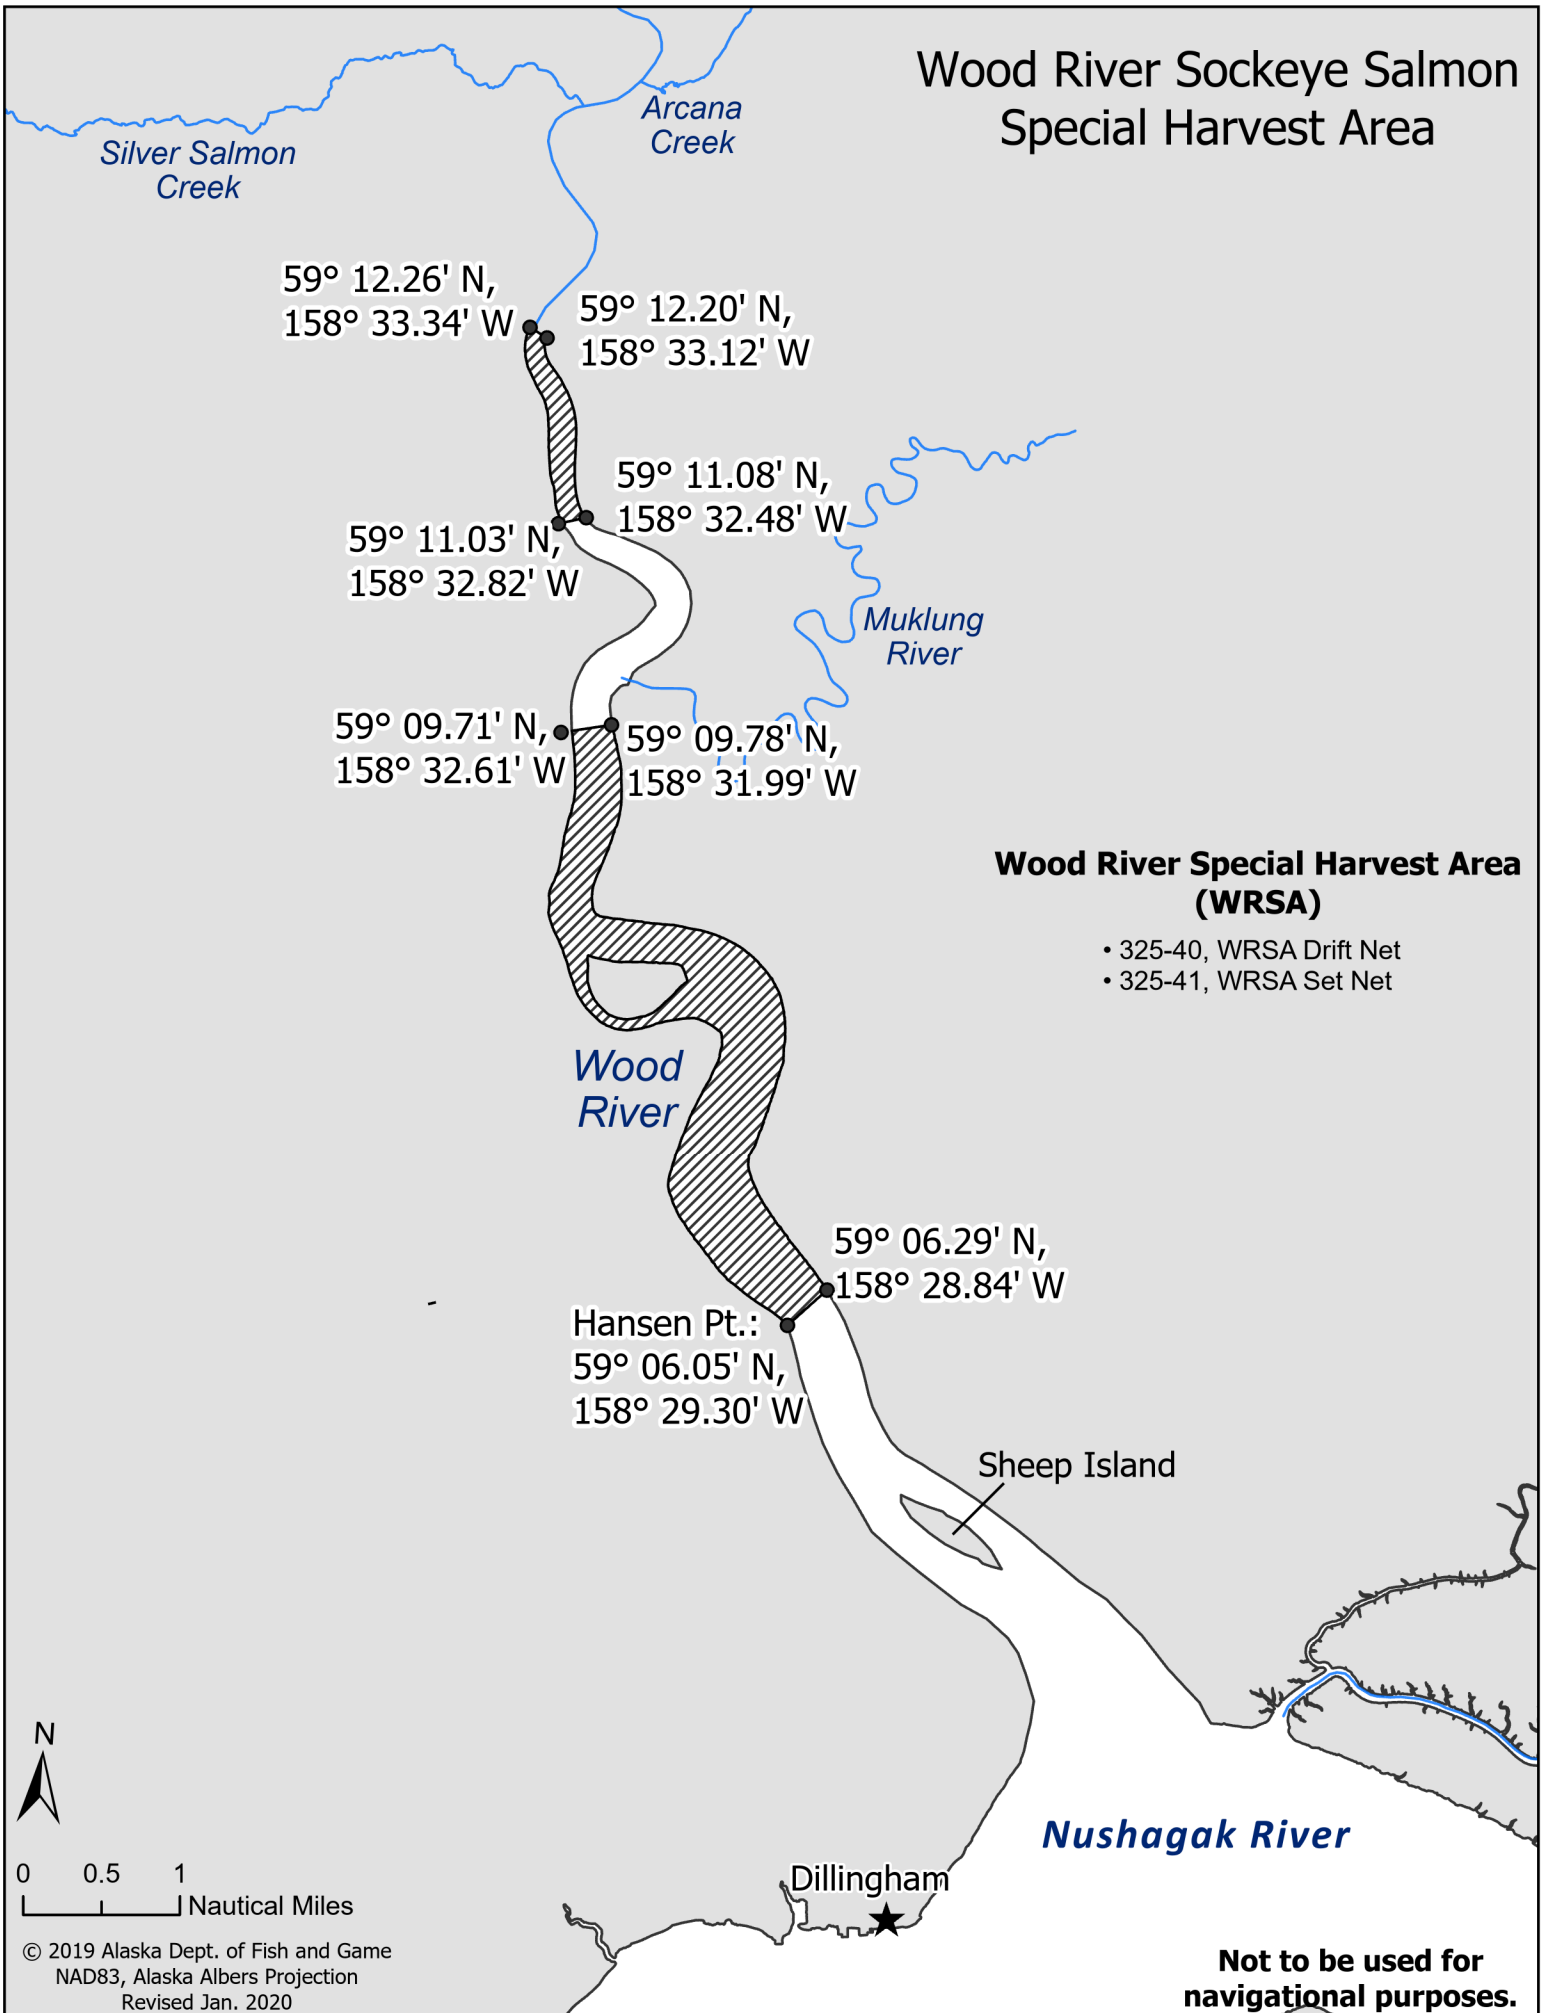

# Wood River Sockeye Salmon Special Harvest Area

0 0.5 1 Nautical Miles

© 2019 Alaska Dept. of Fish and Game  
NAD83, Alaska Albers Projection  
Revised Jan. 2020

**Not to be used for navigational purposes.**