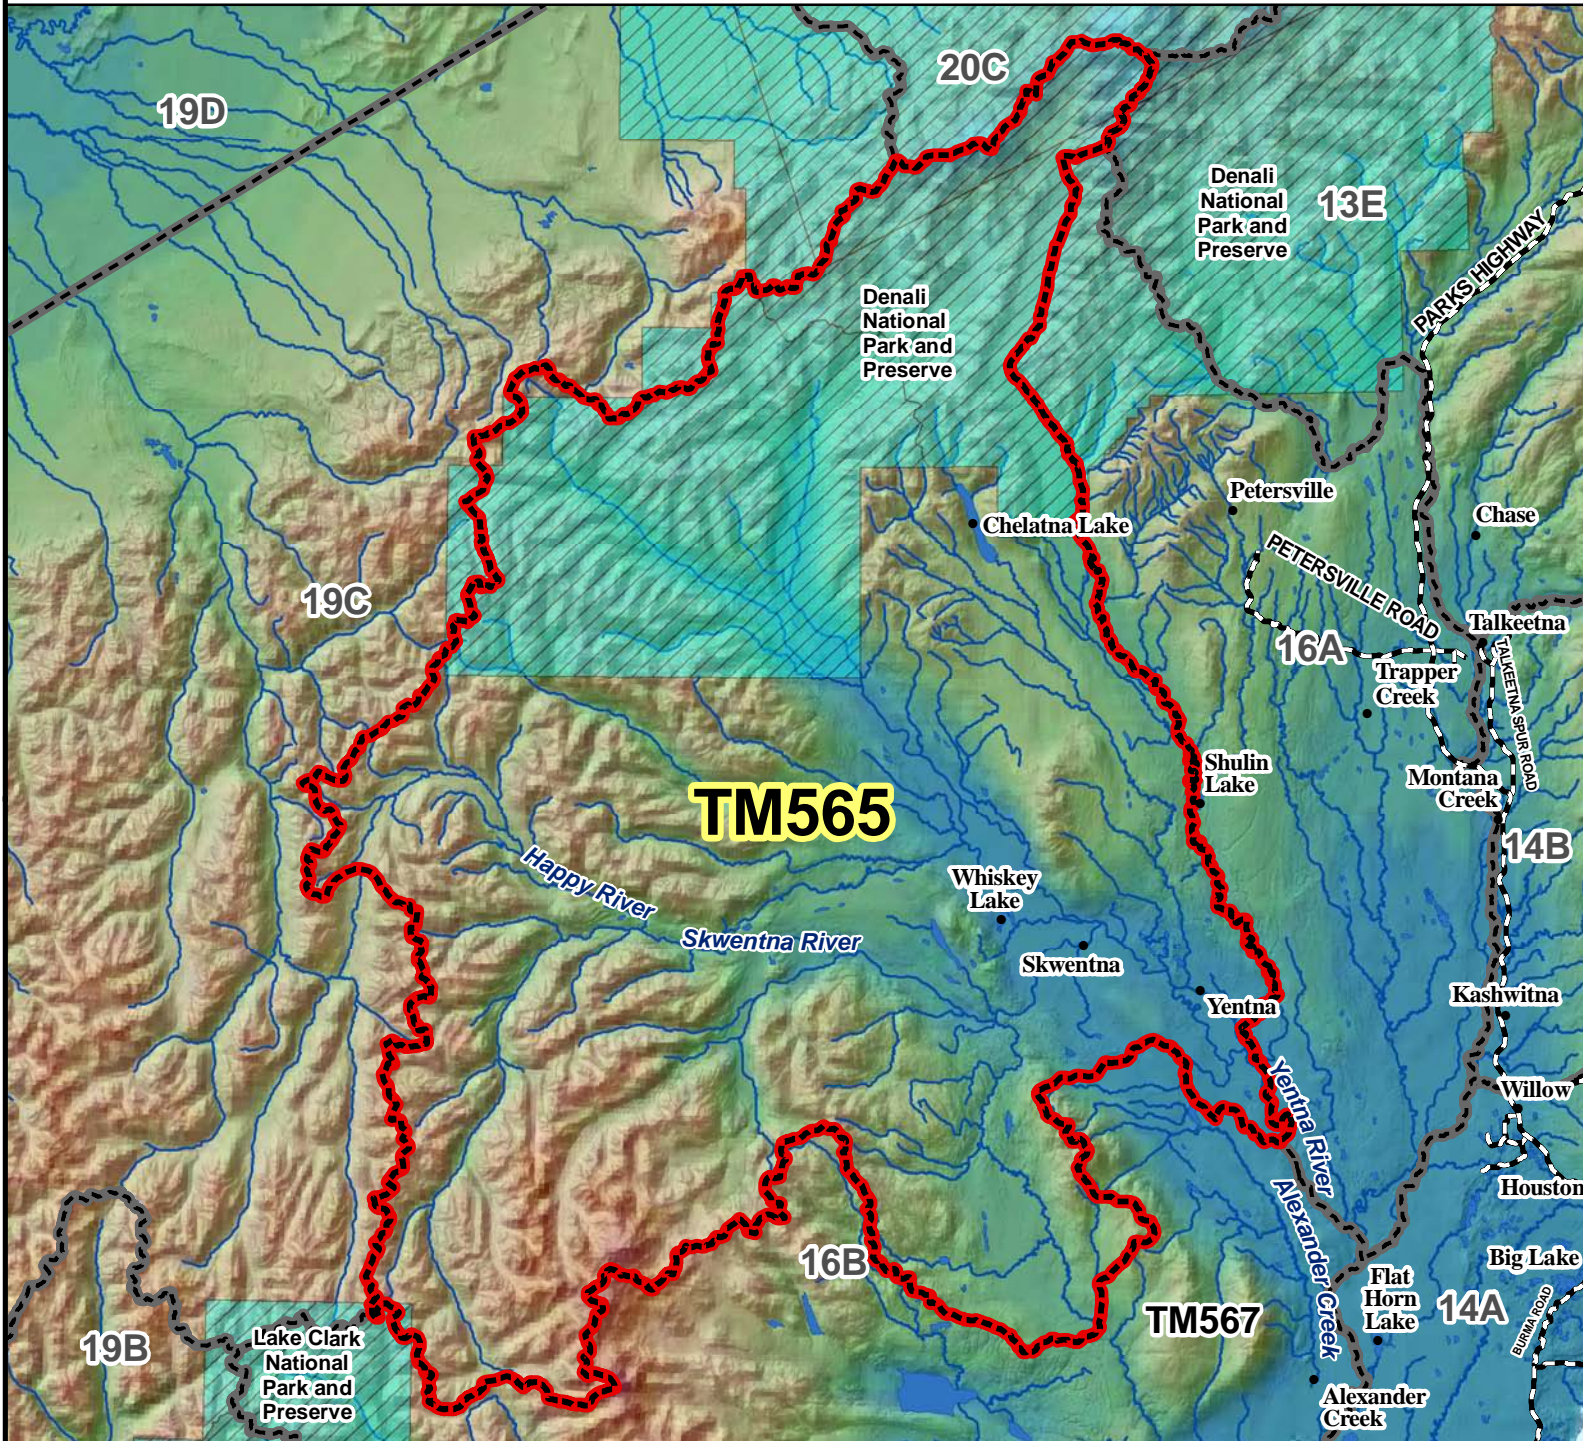

TM565 Moose Tier II Permit Hunt

AREA DESCRIPTION: Unit 16B, Yentna, that portion north and west of the 16B North Beluga hunt area TM567.