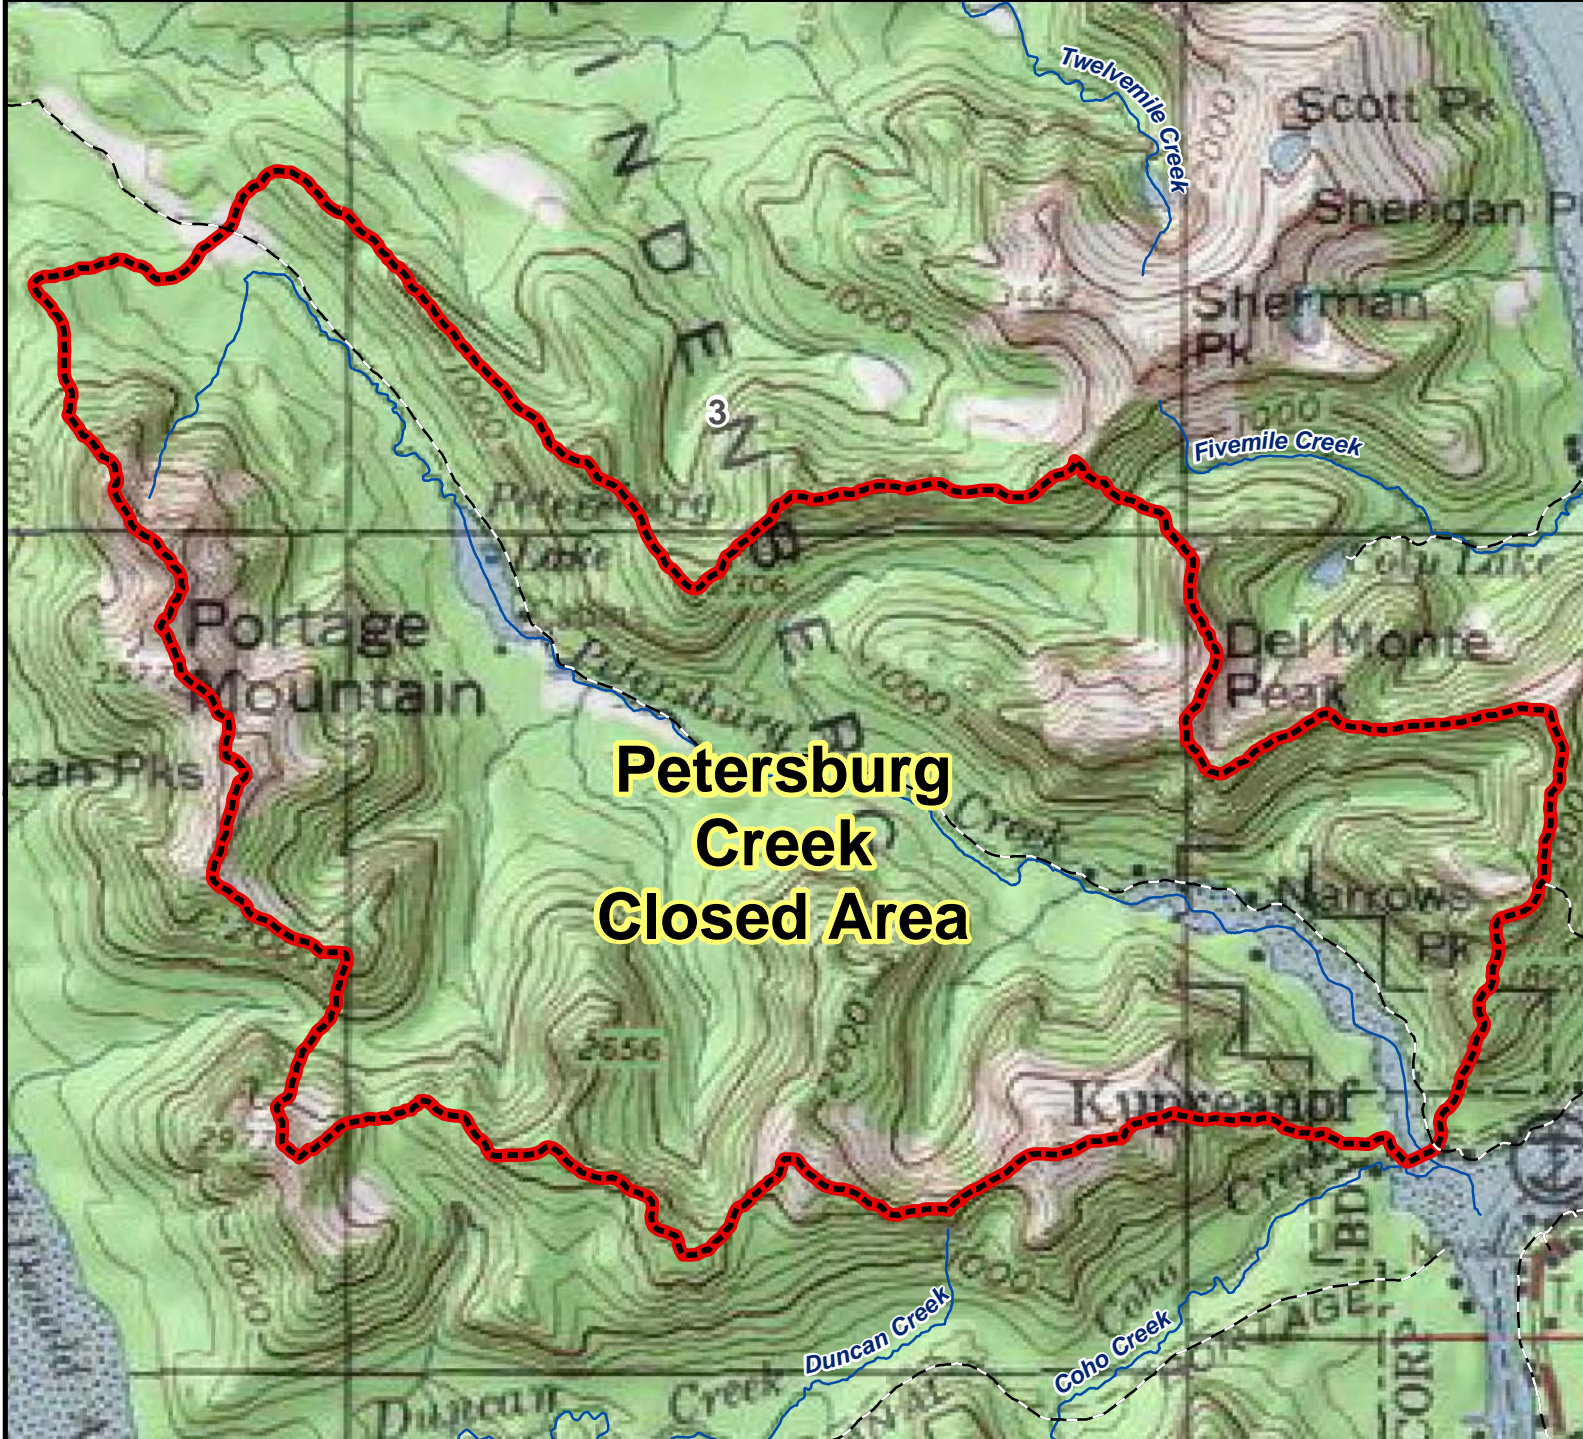

# Unit 3 Petersburg Creek Closed Area

**AREA DESCRIPTION:** Unit 3, the Petersburg Creek drainage on Kupreanof Island.

The area is closed to the taking of black bears.

- Closed Area
- Subunit Boundary
- Controlled Use Area
- Management Area
- National Park/Monument
- National Wildlife Refuge
- Military Closure
- Other State Areas
- Closed to Hunting