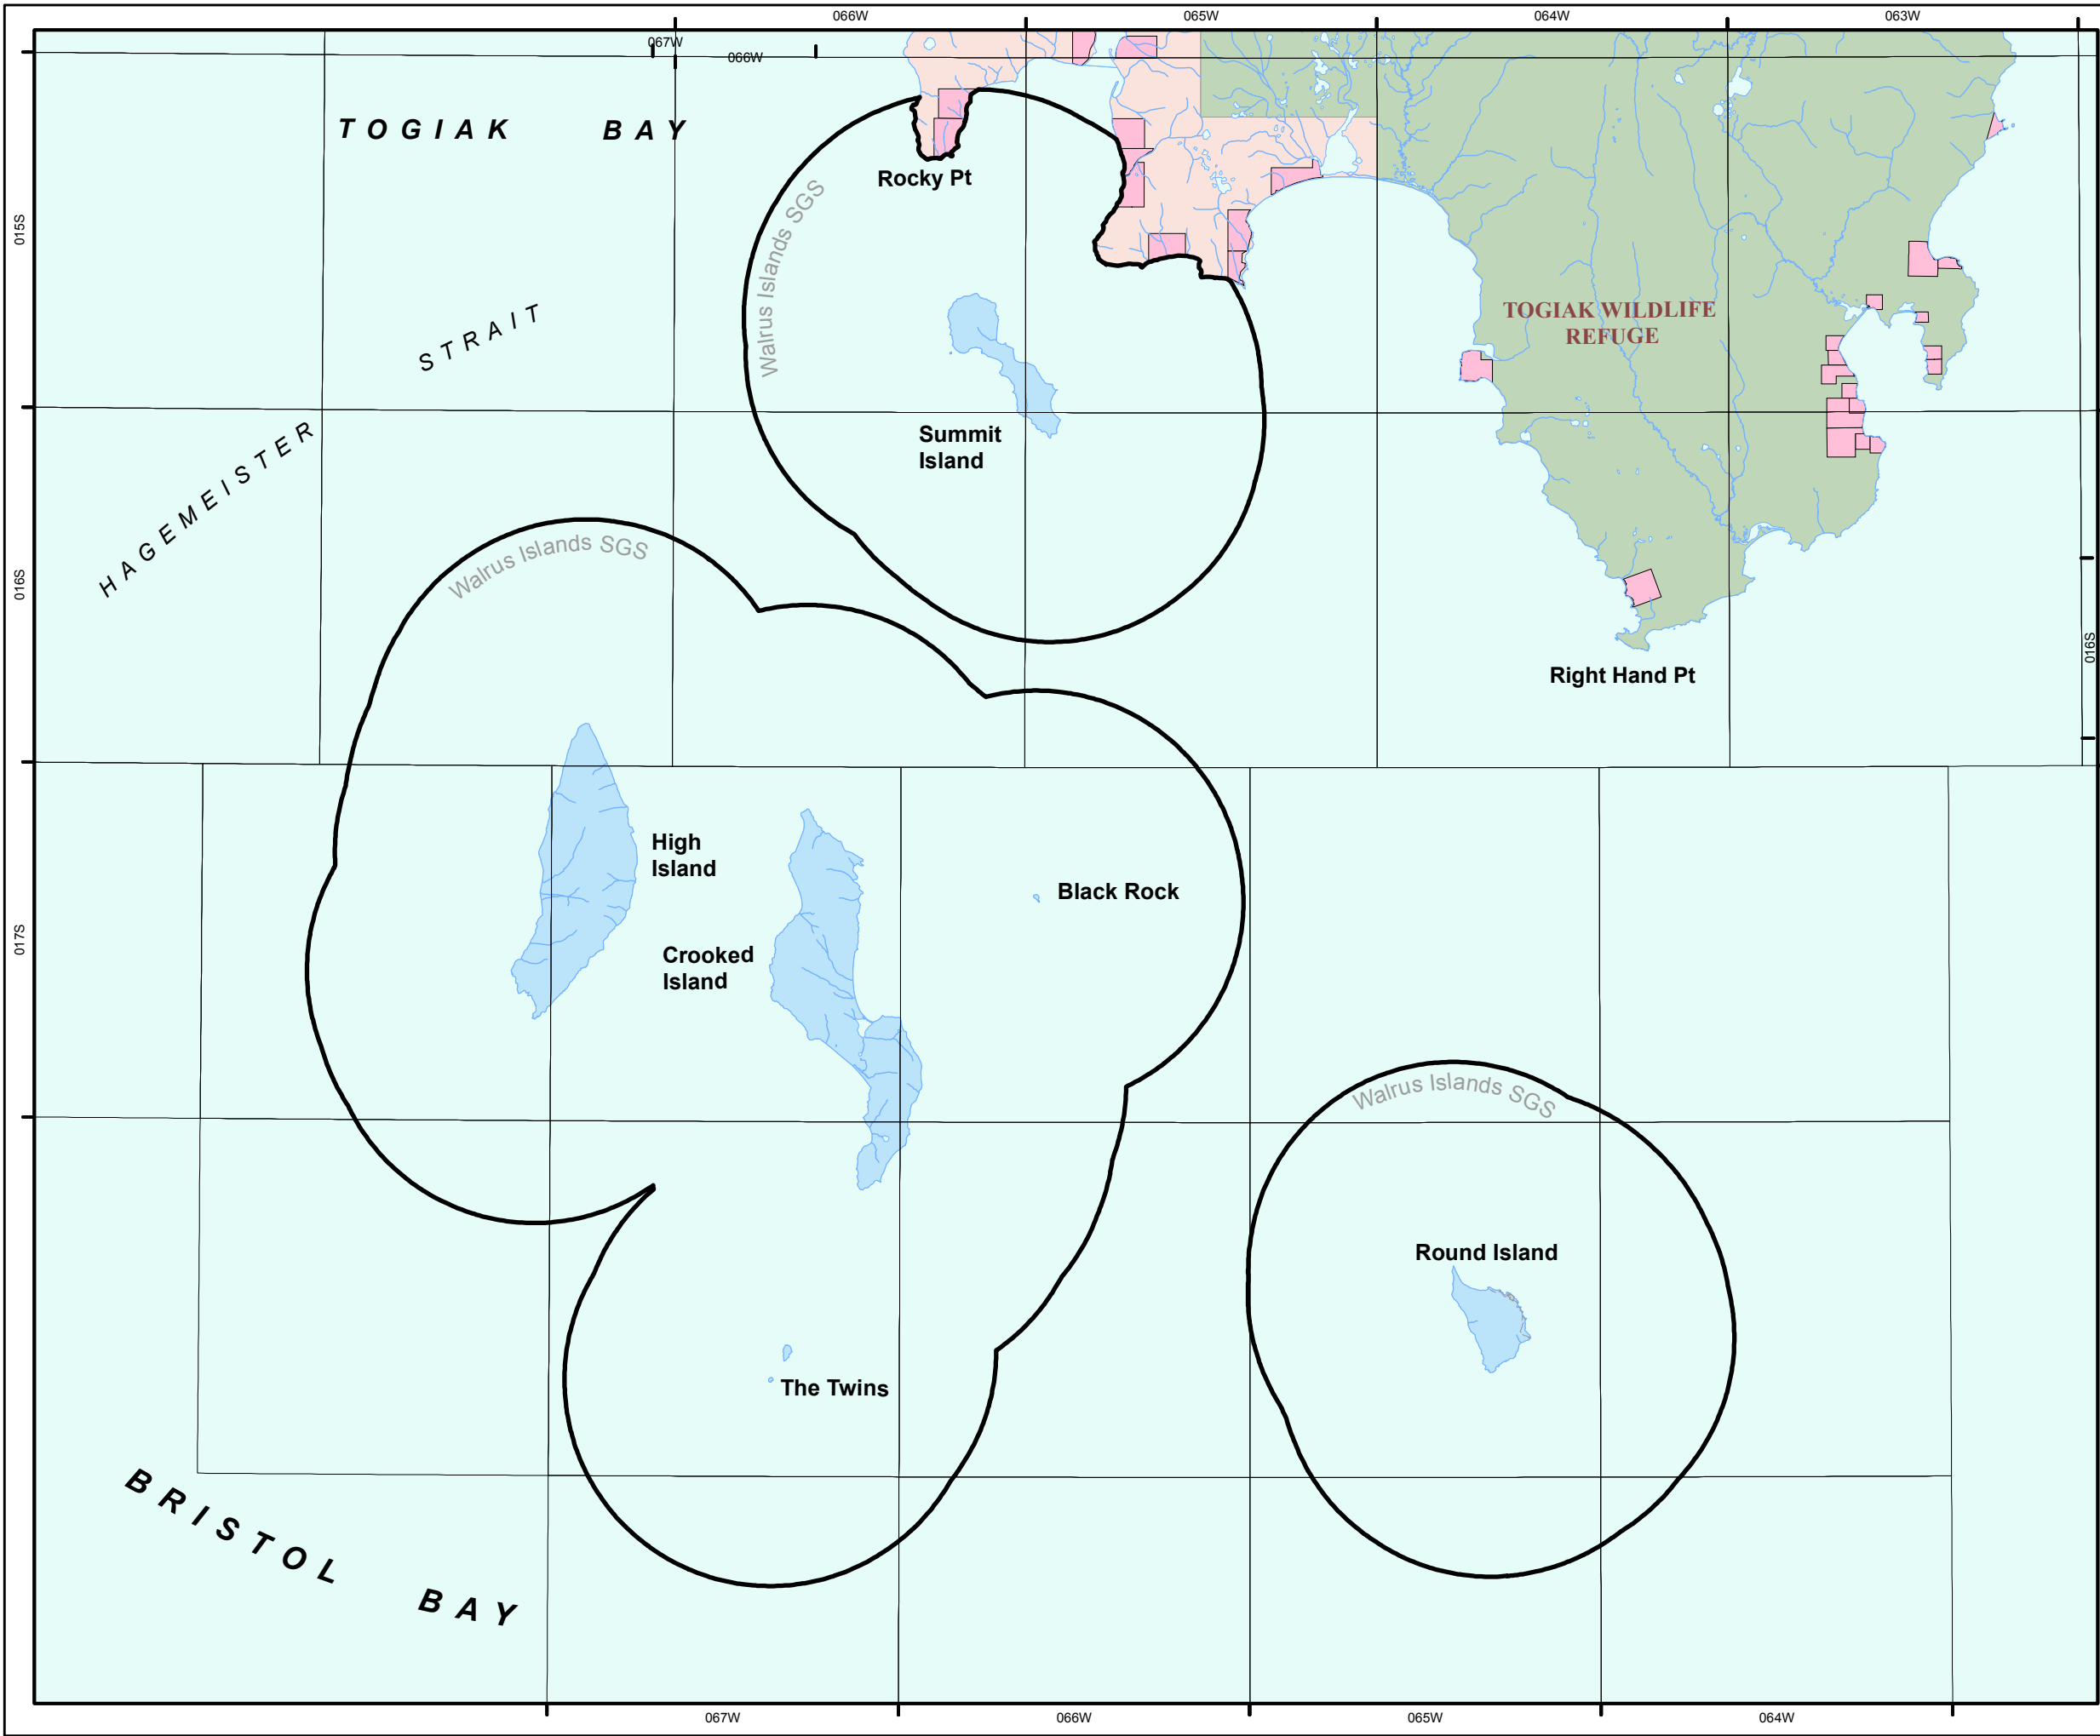

Walrus Islands State Game Sanctuary

SGS Boundary

State

USFWS

Native

Native Allotment

Map Produced by
State of Alaska Department of Fish & Game
Div. of Sport Fish
Date: 10/12/2010