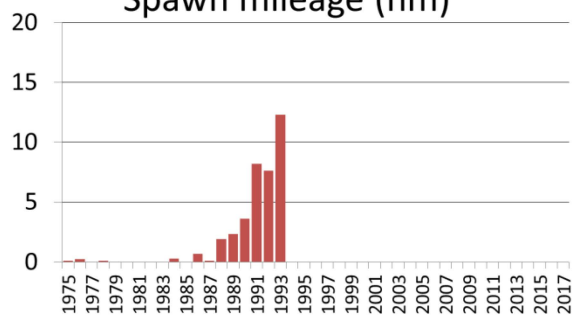

Hobart Bay/Port Houghton herring spawn 1991

Windham Bay

Hobart Bay

Port Houghton

0 0.75 1.5 3 Miles

Spawn mileage (nm)

Hobart Bay/Port Houghton herring spawn 1992

Windham Bay

Hobart Bay

Port Houghton

0 0.75 1.5 3 Miles

Spawn mileage (nm)

Hobart Bay/Port Houghton herring spawn 1993

Windham Bay

Hobart Bay

Port Houghton

0 0.75 1.5 3 Miles

Spawn mileage (nm)

Hobart Bay/Port Houghton herring spawn 1994

Windham Bay

Hobart Bay

Port Houghton

0 0.75 1.5 3 Miles

Spawn mileage (nm)

Hobart Bay/Port Houghton herring spawn 1995

Windham Bay

Hobart Bay

Port Houghton

0 0.75 1.5 3 Miles

Spawn mileage (nm)

Hobart Bay/Port Houghton herring spawn 1996

Windham Bay