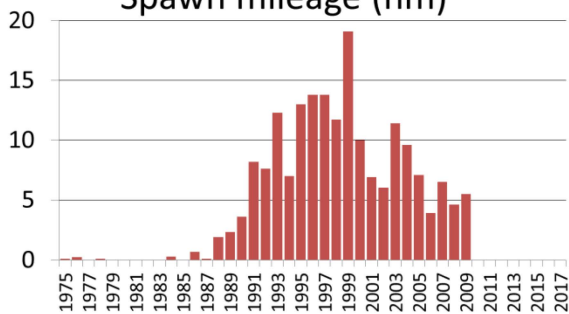

Hobart Bay/Port Houghton herring spawn 2007

Windham Bay

Hobart Bay

Port Houghton

0 0.75 1.5 3 Miles

Spawn mileage (nm)

Hobart Bay/Port Houghton herring spawn 2008

Windham Bay

Hobart Bay

Port Houghton

0 0.75 1.5 3 Miles

Spawn mileage (nm)

Hobart Bay/Port Houghton herring spawn 2009

Windham Bay

Hobart Bay

Port Houghton

0 0.75 1.5 3 Miles

Spawn mileage (nm)

Hobart Bay/Port Houghton herring spawn 2010

Windham Bay

Hobart Bay

Port Houghton

0 0.75 1.5 3 Miles

Spawn mileage (nm)