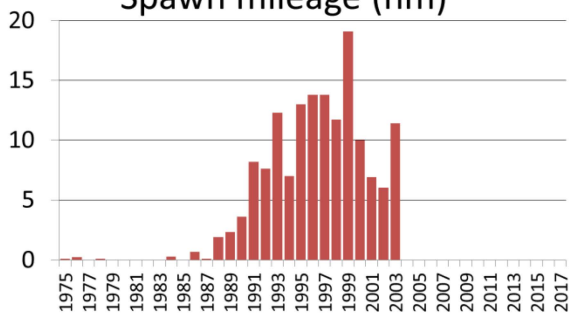

0 0.75 1.5 3 Miles

Spawn mileage (nm)

Hobart Bay/Port Houghton herring spawn 2002

Windham Bay

Hobart Bay

Port Houghton

0 0.75 1.5 3 Miles

Spawn mileage (nm)

Hobart Bay/Port Houghton herring spawn 2003

Windham Bay

Hobart Bay

Port Houghton

0 0.75 1.5 3 Miles

Spawn mileage (nm)

Hobart Bay/Port Houghton herring spawn 2004

Windham Bay

Hobart Bay

Port Houghton

0 0.75 1.5 3 Miles

Spawn mileage (nm)

Hobart Bay/Port Houghton herring spawn 2005

Windham Bay

Hobart Bay

Port Houghton