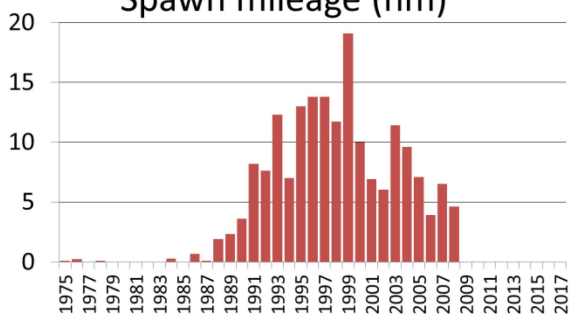

0 0.75 1.5 3 Miles

Spawn mileage (nm)

Hobart Bay/Port Houghton herring spawn 2006

Windham Bay

Hobart Bay

Port Houghton

0 0.75 1.5 3 Miles

Spawn mileage (nm)

Hobart Bay/Port Houghton herring spawn 2007

Windham Bay

Hobart Bay

Port Houghton

0 0.75 1.5 3 Miles

Spawn mileage (nm)

Hobart Bay/Port Houghton herring spawn 2008

Windham Bay

Hobart Bay

Port Houghton

0 0.75 1.5 3 Miles

Spawn mileage (nm)

Hobart Bay/Port Houghton herring spawn 2009

Windham Bay

Hobart Bay

Port Houghton