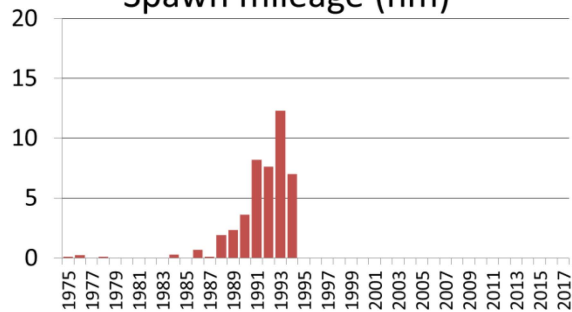

Hobart Bay

Port Houghton

0 0.75 1.5 3 Miles

Spawn mileage (nm)

Hobart Bay/Port Houghton herring spawn 1993

Windham Bay

Hobart Bay

Port Houghton

0 0.75 1.5 3 Miles

Spawn mileage (nm)

Hobart Bay/Port Houghton herring spawn 1994

Windham Bay

Hobart Bay

Port Houghton

0 0.75 1.5 3 Miles

Spawn mileage (nm)

Hobart Bay/Port Houghton herring spawn 1995

Windham Bay

Hobart Bay

Port Houghton

0 0.75 1.5 3 Miles

Spawn mileage (nm)

Hobart Bay/Port Houghton herring spawn 1996

Windham Bay

Hobart Bay

Port Houghton

0 0.75 1.5 3 Miles

Spawn mileage (nm)

Hobart Bay/Port Houghton herring spawn 1997

Windham Bay

Hobart Bay

Port Houghton