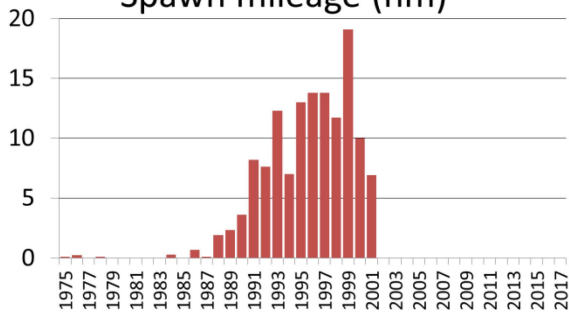

Hobart Bay/Port Houghton herring spawn 1999

Windham Bay

Hobart Bay

Port Houghton

0 0.75 1.5 3 Miles

Spawn mileage (nm)

Hobart Bay/Port Houghton herring spawn 2000

Windham Bay

Hobart Bay

Port Houghton

0 0.75 1.5 3 Miles

Spawn mileage (nm)

Hobart Bay/Port Houghton herring spawn 2001

Windham Bay

Hobart Bay

Port Houghton

0 0.75 1.5 3 Miles

Spawn mileage (nm)

Hobart Bay/Port Houghton herring spawn 2002

Windham Bay

Hobart Bay

Port Houghton

0 0.75 1.5 3 Miles

Spawn mileage (nm)