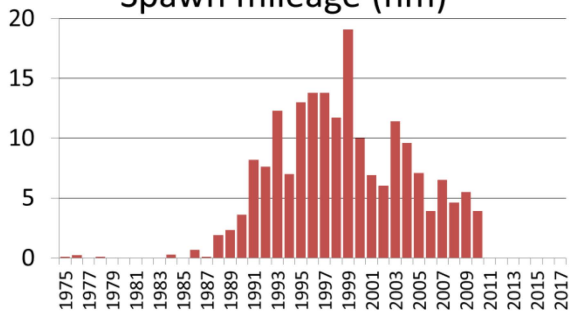

0 0.75 1.5 3 Miles

Spawn mileage (nm)

Hobart Bay/Port Houghton herring spawn 2010

Windham Bay

Hobart Bay

Port Houghton

0 0.75 1.5 3 Miles

Spawn mileage (nm)

Hobart Bay/Port Houghton herring spawn 2011

Windham Bay

Hobart Bay

Port Houghton

0 0.75 1.5 3 Miles

Spawn mileage (nm)

Hobart Bay/Port Houghton herring spawn 2012

Windham Bay