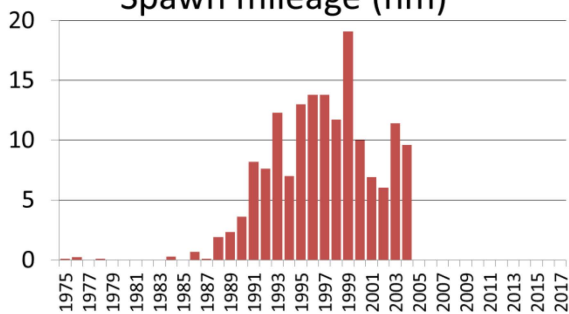

0 0.75 1.5 3 Miles

Spawn mileage (nm)

Hobart Bay/Port Houghton herring spawn 2002

Windham Bay

Hobart Bay

Port Houghton

0 0.75 1.5 3 Miles

Spawn mileage (nm)

Hobart Bay/Port Houghton herring spawn 2003

Windham Bay

Hobart Bay

Port Houghton

0 0.75 1.5 3 Miles

Spawn mileage (nm)

Hobart Bay/Port Houghton herring spawn 2004

Windham Bay

Hobart Bay

Port Houghton

0 0.75 1.5 3 Miles

Spawn mileage (nm)

Hobart Bay/Port Houghton herring spawn 2005

Windham Bay

Hobart Bay

Port Houghton