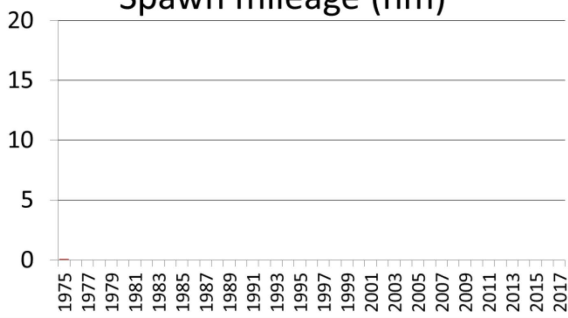

Hobart Bay/Port Houghton herring spawn
1975

Windham
Bay

Hobart
Bay

Port
Houghton

0 0.75 1.5 3 Miles

Spawn mileage (nm)

Hobart Bay/Port Houghton herring spawn 1976

Windham
Bay

Hobart
Bay

Port
Houghton

0 0.75 1.5 3 Miles

Spawn mileage (nm)

Hobart Bay/Port Houghton herring spawn 1984

Windham
Bay

Hobart
Bay

Port
Houghton