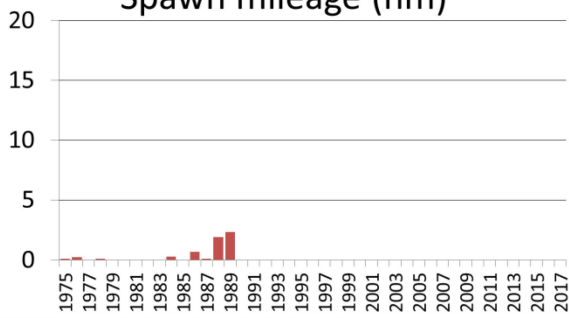

Hobart Bay/Port Houghton herring spawn 1987

Windham
Bay

Hobart
Bay

Port
Houghton

0 0.75 1.5 3 Miles

Spawn mileage (nm)

Hobart Bay/Port Houghton herring spawn 1988

Windham Bay

Hobart Bay

Port Houghton

0 0.75 1.5 3 Miles

Spawn mileage (nm)

Hobart Bay/Port Houghton herring spawn 1989

Windham Bay

Hobart Bay

Port Houghton

0 0.75 1.5 3 Miles

Spawn mileage (nm)

Hobart Bay/Port Houghton herring spawn 1990

Windham Bay

Hobart Bay

Port Houghton

0 0.75 1.5 3 Miles

Spawn mileage (nm)