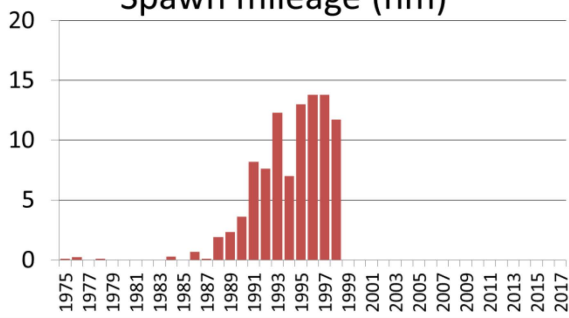

Hobart Bay

Port Houghton

0 0.75 1.5 3 Miles

Spawn mileage (nm)

Hobart Bay/Port Houghton herring spawn 1997

Windham Bay

Hobart Bay

Port Houghton

0 0.75 1.5 3 Miles

Spawn mileage (nm)

Hobart Bay/Port Houghton herring spawn 1998

Windham Bay

Hobart Bay

Port Houghton

0 0.75 1.5 3 Miles

Spawn mileage (nm)

Hobart Bay/Port Houghton herring spawn 1999

Windham Bay

Hobart Bay

Port Houghton

0 0.75 1.5 3 Miles

Spawn mileage (nm)

Hobart Bay/Port Houghton herring spawn 2000

Windham Bay