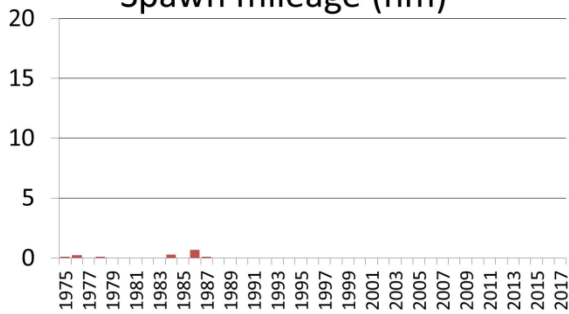

0 0.75 1.5 3 Miles

Spawn mileage (nm)

Hobart Bay/Port Houghton herring spawn 1986

Windham Bay

Hobart Bay

Port Houghton

0 0.75 1.5 3 Miles

Spawn mileage (nm)

Hobart Bay/Port Houghton herring spawn 1987

Windham
Bay

Hobart
Bay

Port
Houghton

0 0.75 1.5 3 Miles

Spawn mileage (nm)

Hobart Bay/Port Houghton herring spawn 1988

Windham Bay

Hobart Bay

Port Houghton

0 0.75 1.5 3 Miles

Spawn mileage (nm)

Hobart Bay/Port Houghton herring spawn 1989

Windham Bay

Hobart Bay

Port Houghton