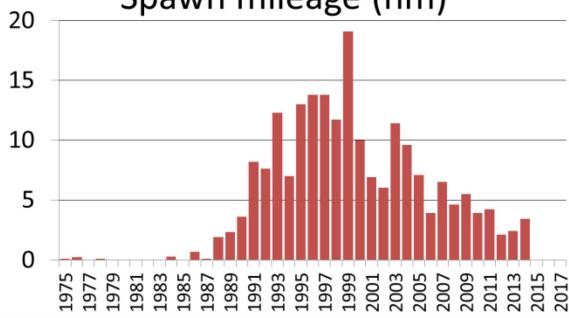

0 0.75 1.5 3 Miles

Spawn mileage (nm)

Hobart Bay/Port Houghton herring spawn 2014

Windham Bay

Hobart Bay

Port Houghton

0 0.75 1.5 3 Miles

Spawn mileage (nm)

Hobart Bay/Port Houghton herring spawn 2015

Windham Bay

Hobart Bay

Port Houghton

0 0.75 1.5 3 Miles

Spawn mileage (nm)

Hobart Bay/Port Houghton herring spawn 2017

Windham Bay