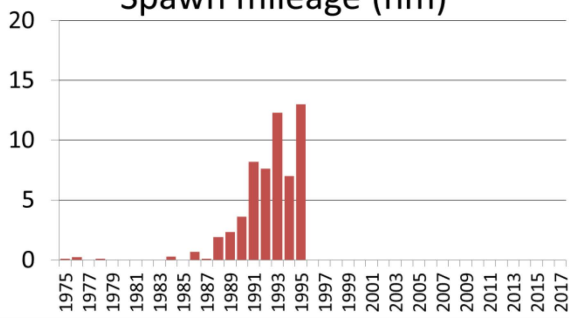

0 0.75 1.5 3 Miles

Spawn mileage (nm)

Hobart Bay/Port Houghton herring spawn 1994

Windham Bay

Hobart Bay

Port Houghton

0 0.75 1.5 3 Miles

Spawn mileage (nm)

Hobart Bay/Port Houghton herring spawn 1995

Windham Bay

Hobart Bay

Port Houghton

0 0.75 1.5 3 Miles

Spawn mileage (nm)

Hobart Bay/Port Houghton herring spawn 1996

Windham Bay

Hobart Bay

Port Houghton

0 0.75 1.5 3 Miles

Spawn mileage (nm)

Hobart Bay/Port Houghton herring spawn 1997

Windham Bay

Hobart Bay

Port Houghton

0 0.75 1.5 3 Miles

Spawn mileage (nm)

Hobart Bay/Port Houghton herring spawn 1998

Windham Bay

Hobart Bay

Port Houghton

0 0.75 1.5 3 Miles

Spawn mileage (nm)