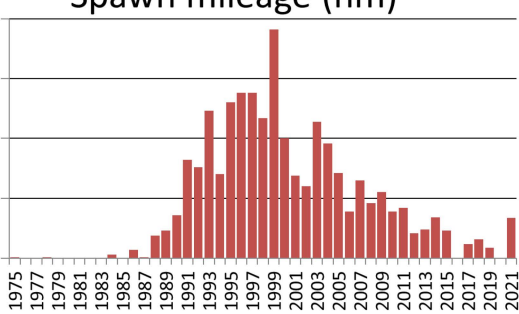

Hobart Bay/Port Houghton herring spawn 2021

Windham Bay

Hobart Bay

Port Houghton

0 0.75 1.5 3 Miles

Spawn mileage (nm)