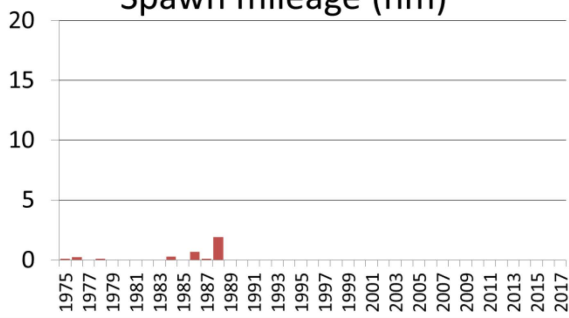

0 0.75 1.5 3 Miles

Spawn mileage (nm)

Hobart Bay/Port Houghton herring spawn 1986

Windham Bay

Hobart Bay

Port Houghton

0 0.75 1.5 3 Miles

Spawn mileage (nm)

Hobart Bay/Port Houghton herring spawn 1987

Windham
Bay

Hobart
Bay

Port
Houghton

0 0.75 1.5 3 Miles

Spawn mileage (nm)

Hobart Bay/Port Houghton herring spawn 1988

Windham Bay

Hobart Bay

Port Houghton

0 0.75 1.5 3 Miles

Spawn mileage (nm)

Hobart Bay/Port Houghton herring spawn 1989

Windham Bay

Hobart Bay

Port Houghton