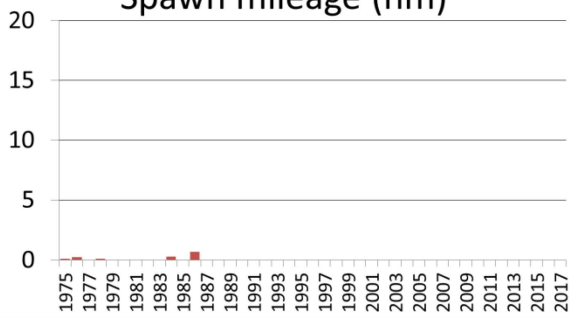

Hobart
Bay

Port
Houghton

0 0.75 1.5 3 Miles

Spawn mileage (nm)

Hobart Bay/Port Houghton herring spawn 1984

Windham
Bay

Hobart
Bay

Port
Houghton

0 0.75 1.5 3 Miles

Spawn mileage (nm)

Hobart Bay/Port Houghton herring spawn 1986

Windham Bay

Hobart Bay

Port Houghton

0 0.75 1.5 3 Miles

Spawn mileage (nm)

Hobart Bay/Port Houghton herring spawn 1987

Windham
Bay

Hobart
Bay

Port
Houghton

0 0.75 1.5 3 Miles

Spawn mileage (nm)

Hobart Bay/Port Houghton herring spawn 1988

Windham Bay