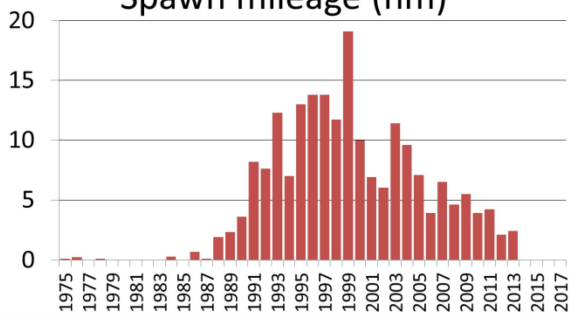

Hobart Bay/Port Houghton herring spawn 2011

Windham Bay

Hobart Bay

Port Houghton

0 0.75 1.5 3 Miles

Spawn mileage (nm)

Hobart Bay/Port Houghton herring spawn 2012

Windham Bay

Hobart Bay

Port Houghton

0 0.75 1.5 3 Miles

Spawn mileage (nm)

Hobart Bay/Port Houghton herring spawn 2013

Windham Bay

Hobart Bay

Port Houghton

0 0.75 1.5 3 Miles

Spawn mileage (nm)

Hobart Bay/Port Houghton herring spawn 2014

Windham Bay

Hobart Bay

Port Houghton

0 0.75 1.5 3 Miles

Spawn mileage (nm)