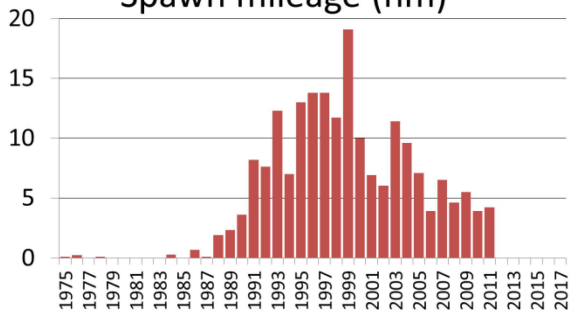

Hobart Bay/Port Houghton herring spawn 2011

Windham Bay

Hobart Bay

Port Houghton

0 0.75 1.5 3 Miles

Spawn mileage (nm)

Hobart Bay/Port Houghton herring spawn 2012

Windham Bay

Hobart Bay

Port Houghton

0 0.75 1.5 3 Miles

Spawn mileage (nm)

Hobart Bay/Port Houghton herring spawn 2013

Windham Bay

Hobart Bay

Port Houghton