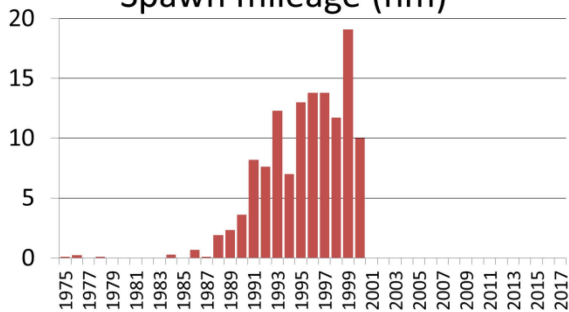

Hobart Bay/Port Houghton herring spawn 1999

Windham Bay

Hobart Bay

Port Houghton

0 0.75 1.5 3 Miles

Spawn mileage (nm)

Hobart Bay/Port Houghton herring spawn 2000

Windham Bay

Hobart Bay

Port Houghton

0 0.75 1.5 3 Miles

Spawn mileage (nm)

Hobart Bay/Port Houghton herring spawn 2001

Windham Bay

Hobart Bay

Port Houghton

0 0.75 1.5 3 Miles

Spawn mileage (nm)

Hobart Bay/Port Houghton herring spawn 2002

Windham Bay

Hobart Bay

Port Houghton

0 0.75 1.5 3 Miles

Spawn mileage (nm)