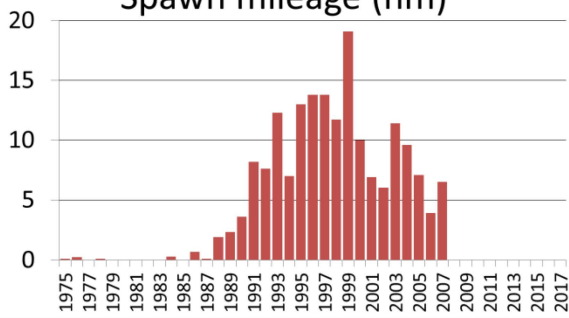

0 0.75 1.5 3 Miles

Spawn mileage (nm)

Hobart Bay/Port Houghton herring spawn 2006

Windham Bay

Hobart Bay

Port Houghton

0 0.75 1.5 3 Miles

Spawn mileage (nm)

Hobart Bay/Port Houghton herring spawn 2007

Windham Bay

Hobart Bay

Port Houghton

0 0.75 1.5 3 Miles

Spawn mileage (nm)

Hobart Bay/Port Houghton herring spawn 2008

Windham Bay

Hobart Bay

Port Houghton

0 0.75 1.5 3 Miles

Spawn mileage (nm)

Hobart Bay/Port Houghton herring spawn 2009

Windham Bay

Hobart Bay

Port Houghton