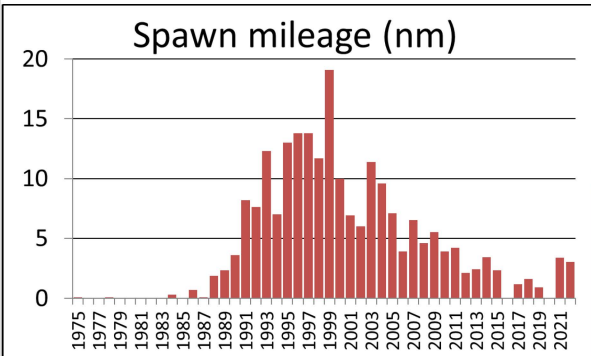

Hobart Bay

Port Houghton

0 0.75 1.5 3 Miles

Spawn mileage (nm)

Hobart Bay/Port Houghton herring spawn 2021

Windham Bay

Hobart Bay

Port Houghton

0 0.75 1.5 3 Miles

Spawn mileage (nm)

Hobart Bay/Port Houghton herring spawn 2022

Windham Bay

Hobart Bay

Port Houghton

0 0.75 1.5 3 Miles

Hobart Bay/Port Houghton herring spawn 2023

Windham Bay

Hobart Bay

Port Houghton

0 0.75 1.5 3 Miles

Hobart Bay/Port Houghton herring spawn 1975 - 2023

Windham
Bay

Hobart
Bay

Port
Houghton