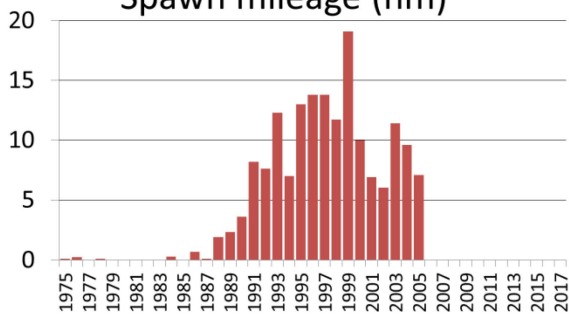

Hobart Bay/Port Houghton herring spawn 2003

Windham Bay

Hobart Bay

Port Houghton

0 0.75 1.5 3 Miles

Spawn mileage (nm)

Hobart Bay/Port Houghton herring spawn 2004

Windham Bay

Hobart Bay

Port Houghton

0 0.75 1.5 3 Miles

Spawn mileage (nm)

Hobart Bay/Port Houghton herring spawn 2005

Windham Bay

Hobart Bay

Port Houghton

0 0.75 1.5 3 Miles

Spawn mileage (nm)

Hobart Bay/Port Houghton herring spawn 2006

Windham Bay

Hobart Bay

Port Houghton

0 0.75 1.5 3 Miles

Spawn mileage (nm)