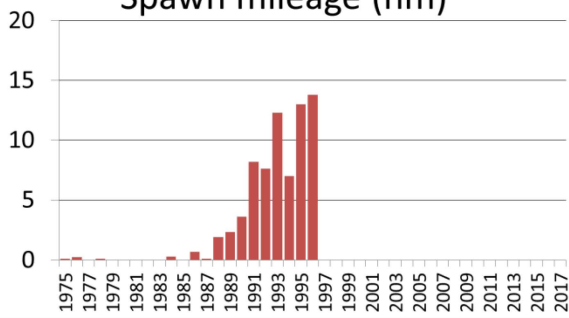

0 0.75 1.5 3 Miles

Spawn mileage (nm)

Hobart Bay/Port Houghton herring spawn 1994

Windham Bay

Hobart Bay

Port Houghton

0 0.75 1.5 3 Miles

Spawn mileage (nm)

Hobart Bay/Port Houghton herring spawn 1995

Windham Bay

Hobart Bay

Port Houghton

0 0.75 1.5 3 Miles

Spawn mileage (nm)

Hobart Bay/Port Houghton herring spawn 1996

Windham Bay

Hobart Bay

Port Houghton

0 0.75 1.5 3 Miles

Spawn mileage (nm)

Hobart Bay/Port Houghton herring spawn 1997

Windham Bay

Hobart Bay

Port Houghton

0 0.75 1.5 3 Miles

Spawn mileage (nm)

Hobart Bay/Port Houghton herring spawn 1998

Windham Bay

Hobart Bay

Port Houghton

0 0.75 1.5 3 Miles

Spawn mileage (nm)