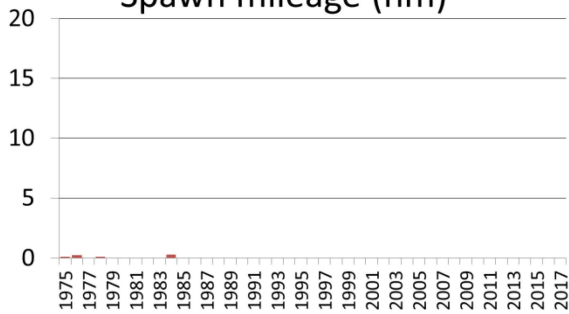

Hobart Bay/Port Houghton herring spawn
1975

Windham
Bay

Hobart
Bay

Port
Houghton

0 0.75 1.5 3 Miles

Spawn mileage (nm)

Hobart Bay/Port Houghton herring spawn 1976

Windham
Bay

Hobart
Bay

Port
Houghton

0 0.75 1.5 3 Miles

Spawn mileage (nm)

Hobart Bay/Port Houghton herring spawn 1984

Windham
Bay

Hobart
Bay

Port
Houghton

0 0.75 1.5 3 Miles

Spawn mileage (nm)

Hobart Bay/Port Houghton herring spawn 1986

Windham Bay

Hobart Bay

Port Houghton

0 0.75 1.5 3 Miles

Spawn mileage (nm)