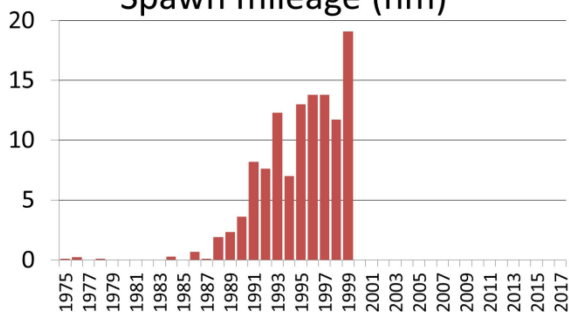

0 0.75 1.5 3 Miles

Spawn mileage (nm)

Hobart Bay/Port Houghton herring spawn 1998

Windham Bay

Hobart Bay

Port Houghton

0 0.75 1.5 3 Miles

Spawn mileage (nm)

Hobart Bay/Port Houghton herring spawn 1999

Windham Bay

Hobart Bay

Port Houghton

0 0.75 1.5 3 Miles

Spawn mileage (nm)

Hobart Bay/Port Houghton herring spawn 2000

Windham Bay

Hobart Bay

Port Houghton

0 0.75 1.5 3 Miles

Spawn mileage (nm)

Hobart Bay/Port Houghton herring spawn 2001

Windham Bay

Hobart Bay

Port Houghton