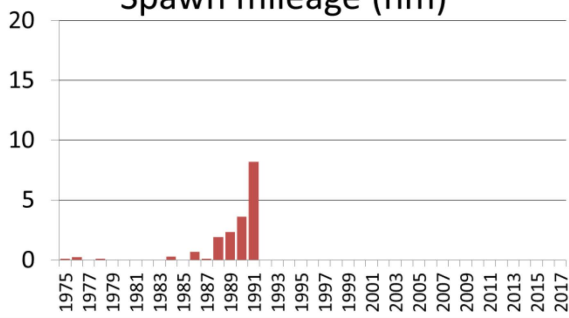

0 0.75 1.5 3 Miles

Spawn mileage (nm)

Hobart Bay/Port Houghton herring spawn 1990

Windham Bay

Hobart Bay

Port Houghton

0 0.75 1.5 3 Miles

Spawn mileage (nm)

Hobart Bay/Port Houghton herring spawn 1991

Windham Bay

Hobart Bay

Port Houghton

0 0.75 1.5 3 Miles

Spawn mileage (nm)

Hobart Bay/Port Houghton herring spawn 1992

Windham Bay

Hobart Bay

Port Houghton

0 0.75 1.5 3 Miles

Spawn mileage (nm)

Hobart Bay/Port Houghton herring spawn 1993

Windham Bay

Hobart Bay

Port Houghton

0 0.75 1.5 3 Miles

Spawn mileage (nm)

Hobart Bay/Port Houghton herring spawn 1994

Windham Bay

Hobart Bay

Port Houghton

0 0.75 1.5 3 Miles

Spawn mileage (nm)