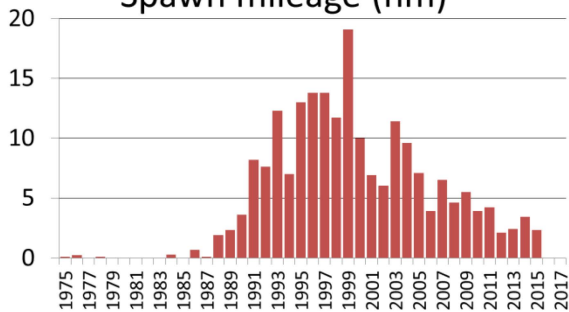

Hobart Bay/Port Houghton herring spawn 2015

Windham Bay

Hobart Bay

Port Houghton

0 0.75 1.5 3 Miles

Spawn mileage (nm)

Hobart Bay/Port Houghton herring spawn 2017

Windham Bay