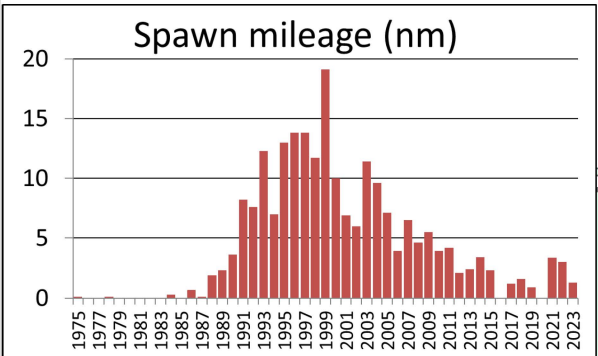

Hobart Bay

Port Houghton

0 0.75 1.5 3 Miles

Spawn mileage (nm)

Hobart Bay/Port Houghton herring spawn 2021

Windham Bay

Hobart Bay

Port Houghton

0 0.75 1.5 3 Miles

Spawn mileage (nm)

Hobart Bay/Port Houghton herring spawn 2022

Windham Bay

Hobart Bay

Port Houghton

0 0.75 1.5 3 Miles

Hobart Bay/Port Houghton herring spawn 2023

Windham Bay

Hobart Bay

Port Houghton

0 0.75 1.5 3 Miles

Hobart Bay/Port Houghton herring spawn 1975 - 2023

Windham
Bay

Hobart
Bay

Port
Houghton