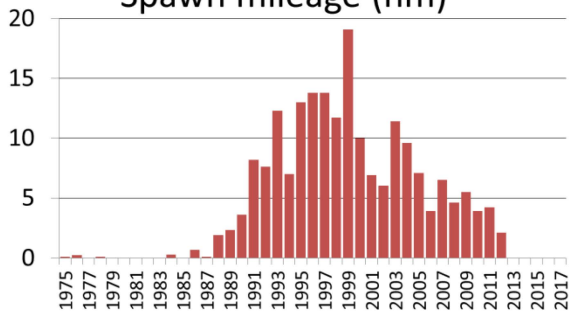

Hobart Bay/Port Houghton herring spawn 2011

Windham Bay

Hobart Bay

Port Houghton

0 0.75 1.5 3 Miles

Spawn mileage (nm)

Hobart Bay/Port Houghton herring spawn 2012

Windham Bay

Hobart Bay

Port Houghton

0 0.75 1.5 3 Miles

Spawn mileage (nm)

Hobart Bay/Port Houghton herring spawn 2013

Windham Bay

Hobart Bay

Port Houghton

0 0.75 1.5 3 Miles

Spawn mileage (nm)

Hobart Bay/Port Houghton herring spawn 2014

Windham Bay

Hobart Bay

Port Houghton

0 0.75 1.5 3 Miles

Spawn mileage (nm)