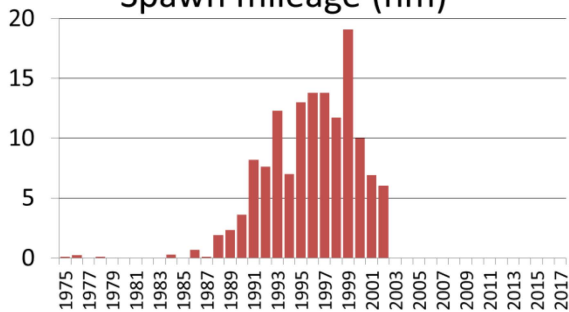

Hobart Bay

Port Houghton

0 0.75 1.5 3 Miles

Spawn mileage (nm)

Hobart Bay/Port Houghton herring spawn 2001

Windham Bay

Hobart Bay

Port Houghton

0 0.75 1.5 3 Miles

Spawn mileage (nm)

Hobart Bay/Port Houghton herring spawn 2002

Windham Bay

Hobart Bay

Port Houghton

0 0.75 1.5 3 Miles

Spawn mileage (nm)

Hobart Bay/Port Houghton herring spawn 2003

Windham Bay

Hobart Bay

Port Houghton

0 0.75 1.5 3 Miles

Spawn mileage (nm)

Hobart Bay/Port Houghton herring spawn 2004

Windham Bay