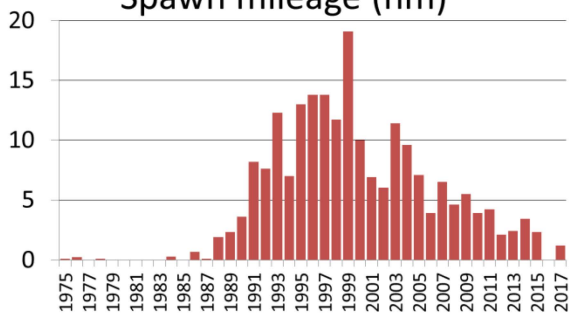

Hobart Bay/Port Houghton herring spawn 2015

Windham Bay

Hobart Bay

Port Houghton

0 0.75 1.5 3 Miles

Spawn mileage (nm)

Hobart Bay/Port Houghton herring spawn 2017

Windham Bay

Hobart Bay

Port Houghton

0 0.75 1.5 3 Miles

Spawn mileage (nm)

Hobart Bay/Port Houghton herring spawn 2018

Windham Bay

Hobart Bay

Port Houghton

0 0.75 1.5 3 Miles

Hobart Bay/Port Houghton herring spawn 2019

Windham Bay

Hobart Bay

Port Houghton

0 0.75 1.5 3 Miles

Hobart Bay/Port Houghton herring spawn 2020

Windham Bay