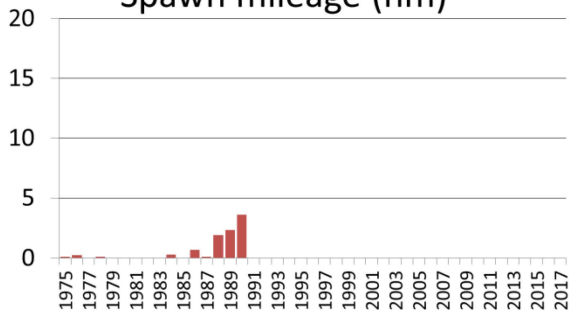

Hobart Bay

Port Houghton

0 0.75 1.5 3 Miles

Spawn mileage (nm)

Hobart Bay/Port Houghton herring spawn 1989

Windham Bay

Hobart Bay

Port Houghton

0 0.75 1.5 3 Miles

Spawn mileage (nm)

Hobart Bay/Port Houghton herring spawn 1990

Windham Bay

Hobart Bay

Port Houghton

0 0.75 1.5 3 Miles

Spawn mileage (nm)

Hobart Bay/Port Houghton herring spawn 1991

Windham Bay

Hobart Bay

Port Houghton

0 0.75 1.5 3 Miles

Spawn mileage (nm)

Hobart Bay/Port Houghton herring spawn 1992

Windham Bay