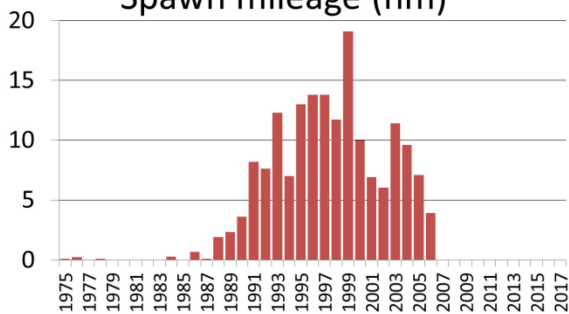

Hobart Bay

Port Houghton

0 0.75 1.5 3 Miles

Spawn mileage (nm)

Hobart Bay/Port Houghton herring spawn 2005

Windham Bay

Hobart Bay

Port Houghton

0 0.75 1.5 3 Miles

Spawn mileage (nm)

Hobart Bay/Port Houghton herring spawn 2006

Windham Bay

Hobart Bay

Port Houghton

0 0.75 1.5 3 Miles

Spawn mileage (nm)

Hobart Bay/Port Houghton herring spawn 2007

Windham Bay

Hobart Bay

Port Houghton

0 0.75 1.5 3 Miles

Spawn mileage (nm)

Hobart Bay/Port Houghton herring spawn 2008

Windham Bay