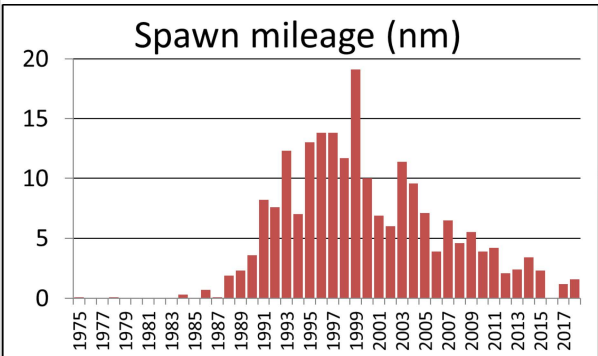

Hobart Bay/Port Houghton herring spawn 2015

Windham Bay

Hobart Bay

Port Houghton

0 0.75 1.5 3 Miles

Spawn mileage (nm)

Hobart Bay/Port Houghton herring spawn 2017

Windham Bay

Hobart Bay

Port Houghton

0 0.75 1.5 3 Miles

Spawn mileage (nm)

Hobart Bay/Port Houghton herring spawn 2018

Windham Bay

Hobart Bay

Port Houghton

0 0.75 1.5 3 Miles

Hobart Bay/Port Houghton herring spawn 2019

Windham Bay

Hobart Bay

Port Houghton

0 0.75 1.5 3 Miles

Hobart Bay/Port Houghton herring spawn 2020

Windham Bay