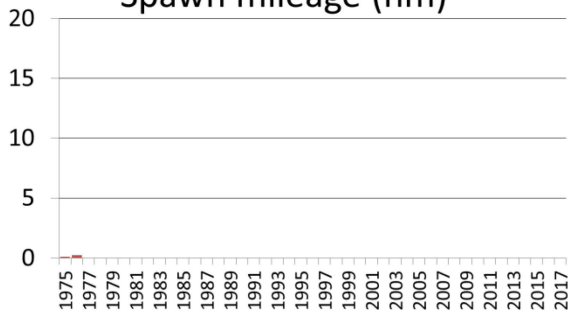

Hobart Bay/Port Houghton herring spawn
1975

Windham
Bay

Hobart
Bay

Port
Houghton

0 0.75 1.5 3 Miles

Spawn mileage (nm)

Hobart Bay/Port Houghton herring spawn 1976

Windham
Bay

Hobart
Bay

Port
Houghton

0 0.75 1.5 3 Miles

Spawn mileage (nm)

Hobart Bay/Port Houghton herring spawn 1984

Windham
Bay

Hobart
Bay

Port
Houghton

0 0.75 1.5 3 Miles

Spawn mileage (nm)

Hobart Bay/Port Houghton herring spawn 1986

Windham Bay

Hobart Bay

Port Houghton

0 0.75 1.5 3 Miles

Spawn mileage (nm)