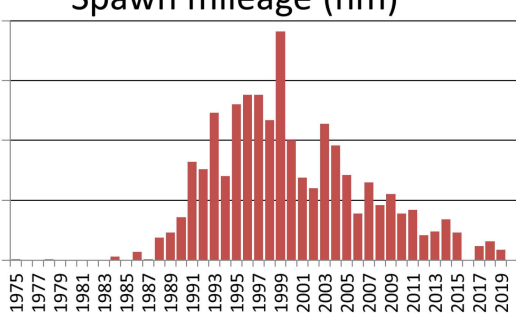

Hobart Bay/Port Houghton herring spawn 2020

Windham Bay

Hobart Bay

Port Houghton

0 0.75 1.5 3 Miles

Spawn mileage (nm)