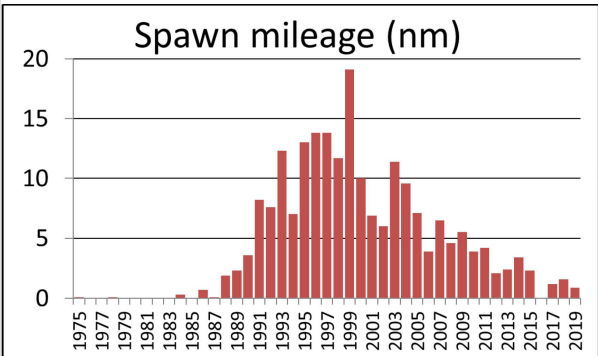

Hobart Bay

Port Houghton

0 0.75 1.5 3 Miles

Spawn mileage (nm)

Hobart Bay/Port Houghton herring spawn 2018

Windham Bay

Hobart Bay

Port Houghton

0 0.75 1.5 3 Miles

Hobart Bay/Port Houghton herring spawn 2019

Windham Bay

Hobart Bay

Port Houghton

0 0.75 1.5 3 Miles

Hobart Bay/Port Houghton herring spawn 2020

Windham Bay

Hobart Bay

Port Houghton

0 0.75 1.5 3 Miles

Spawn mileage (nm)

Hobart Bay/Port Houghton herring spawn 2021

Windham Bay

Hobart Bay

Port Houghton