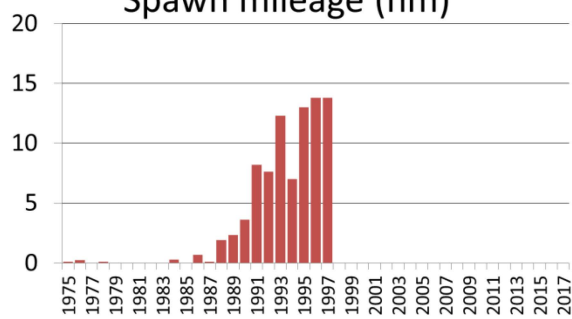

Hobart Bay/Port Houghton herring spawn 1995

Windham Bay

Hobart Bay

Port Houghton

0 0.75 1.5 3 Miles

Spawn mileage (nm)

Hobart Bay/Port Houghton herring spawn 1996

Windham Bay

Hobart Bay

Port Houghton

0 0.75 1.5 3 Miles

Spawn mileage (nm)

Hobart Bay/Port Houghton herring spawn 1997

Windham Bay

Hobart Bay

Port Houghton

0 0.75 1.5 3 Miles

Spawn mileage (nm)

Hobart Bay/Port Houghton herring spawn 1998

Windham Bay

Hobart Bay

Port Houghton

0 0.75 1.5 3 Miles

Spawn mileage (nm)

Hobart Bay/Port Houghton herring spawn 1999

Windham Bay

Hobart Bay

Port Houghton

0 0.75 1.5 3 Miles

Spawn mileage (nm)

Hobart Bay/Port Houghton herring spawn 2000

Windham Bay