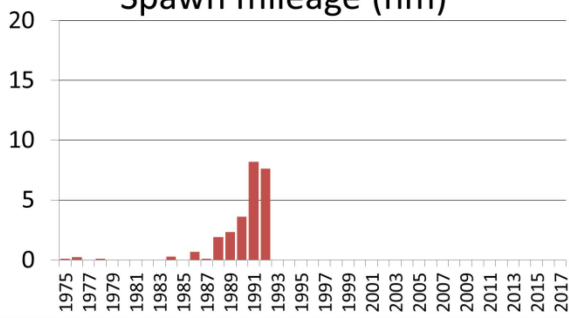

0 0.75 1.5 3 Miles

Spawn mileage (nm)

Hobart Bay/Port Houghton herring spawn 1990

Windham Bay

Hobart Bay

Port Houghton

0 0.75 1.5 3 Miles

Spawn mileage (nm)

Hobart Bay/Port Houghton herring spawn 1991

Windham Bay

Hobart Bay

Port Houghton

0 0.75 1.5 3 Miles

Spawn mileage (nm)

Hobart Bay/Port Houghton herring spawn 1992

Windham Bay

Hobart Bay

Port Houghton

0 0.75 1.5 3 Miles

Spawn mileage (nm)

Hobart Bay/Port Houghton herring spawn 1993

Windham Bay

Hobart Bay

Port Houghton

0 0.75 1.5 3 Miles

Spawn mileage (nm)

Hobart Bay/Port Houghton herring spawn 1994

Windham Bay

Hobart Bay

Port Houghton

0 0.75 1.5 3 Miles

Spawn mileage (nm)