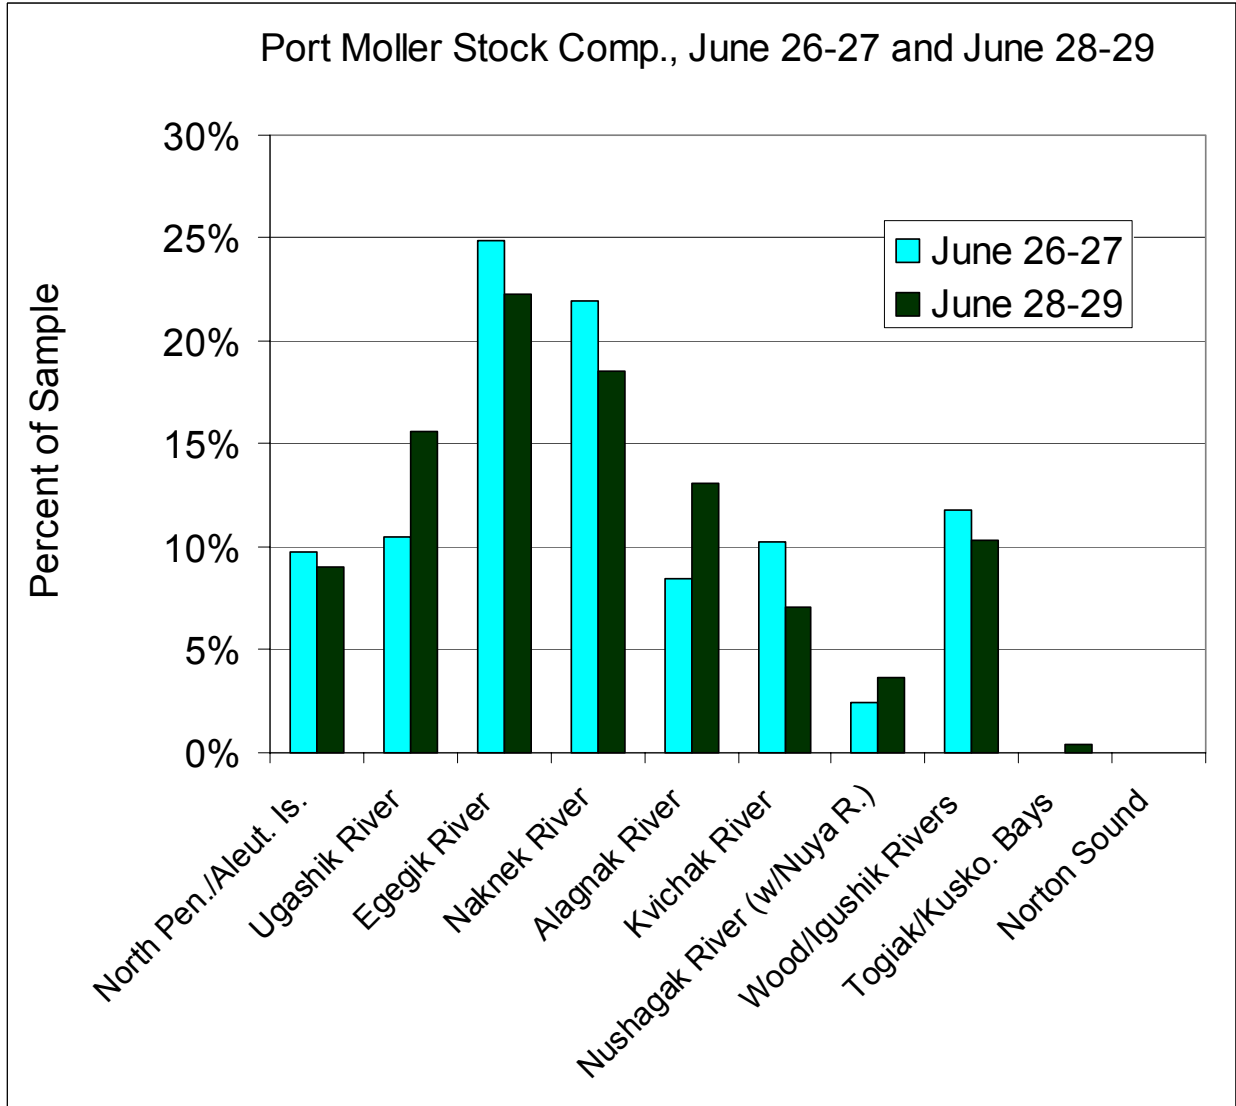

Port Moller Test Fishery, Update #24, July 5, 2005.

This update contains the latest stock composition results (June 28-29).

Stock-Specific indices at Port Moller up to June 29.