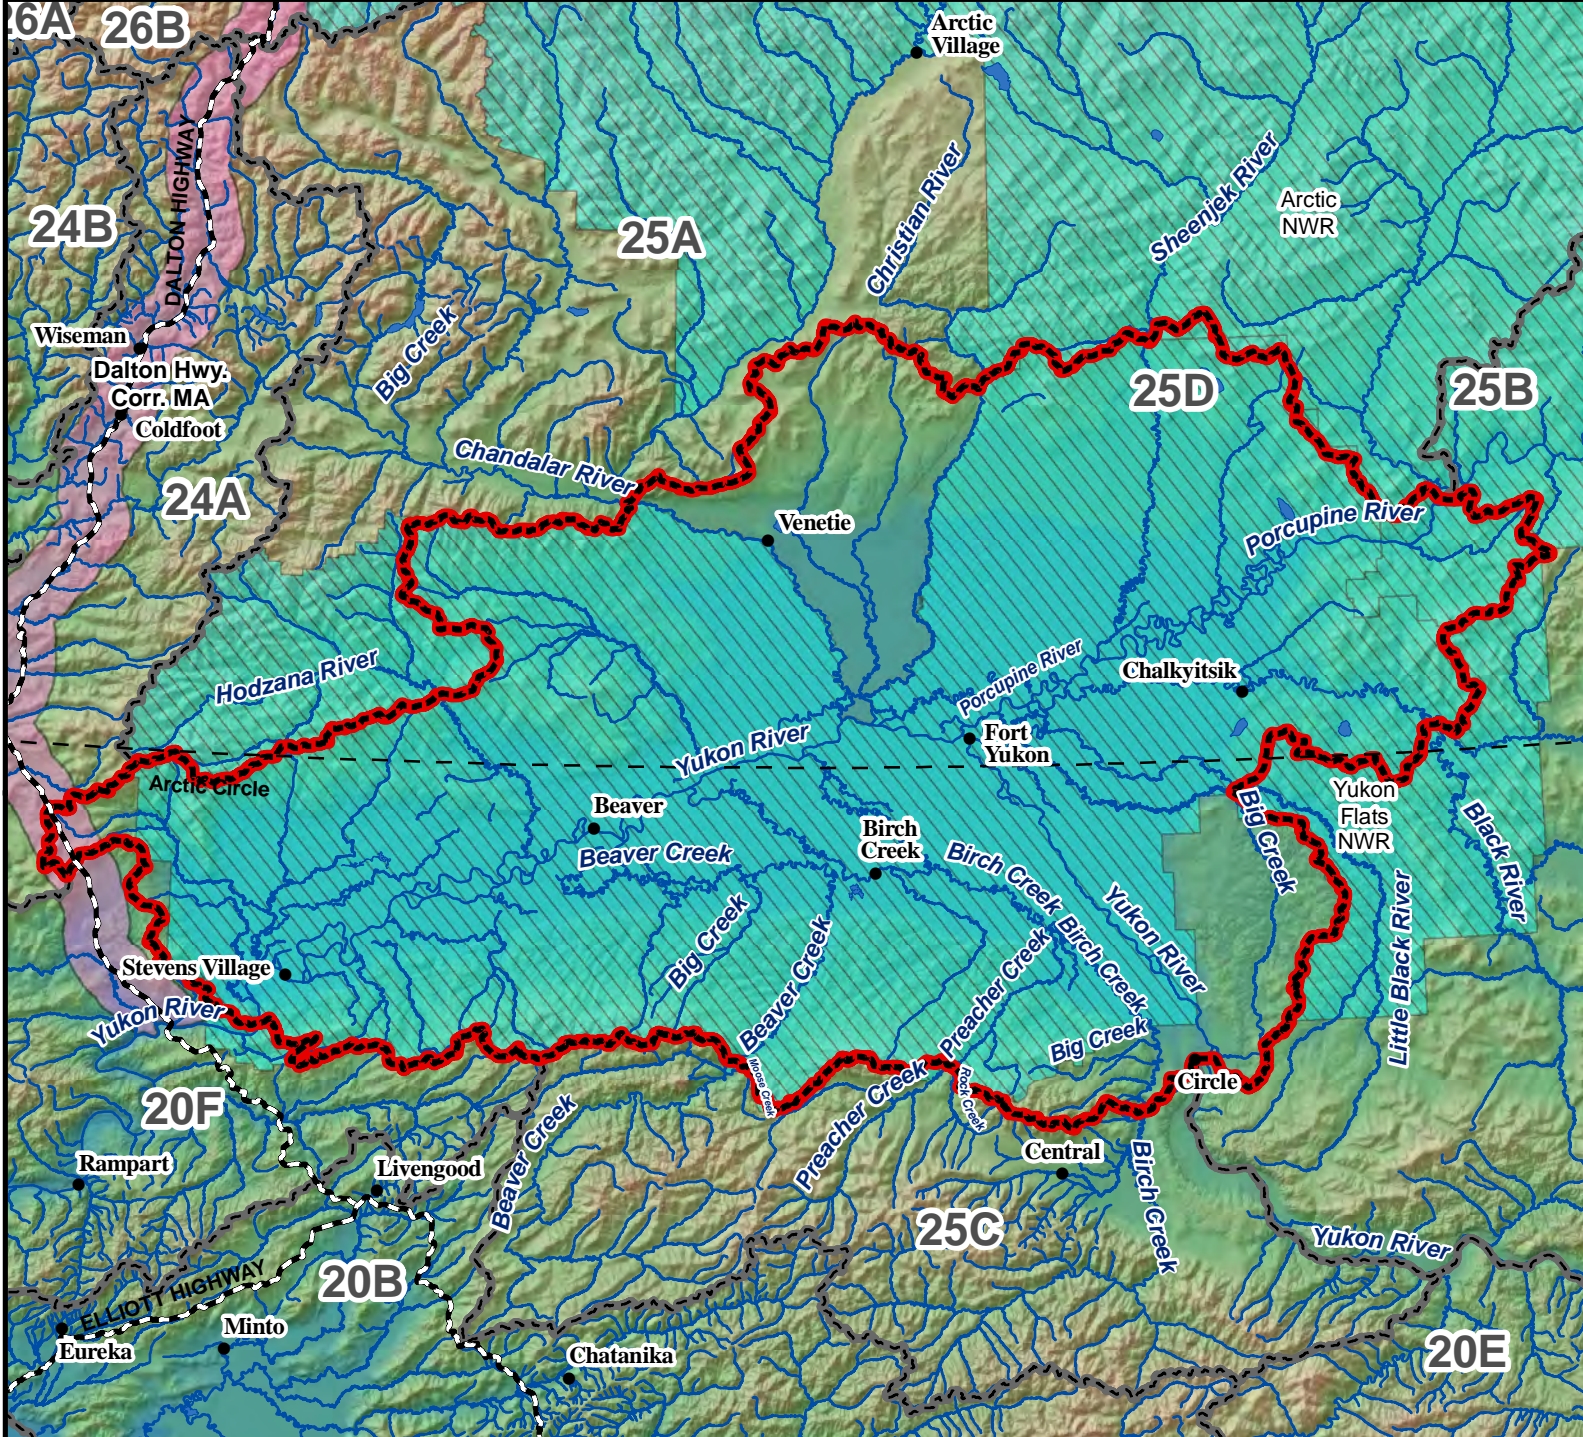

# Unit 25D

## Black Bear - General Hunt

### Residents and Nonresidents

This map is intended for hunt planning use, not for determining legal property or regulatory boundaries. Content is compiled from various sources and is subject to change without notice. See current hunting regulations for written descriptions of boundaries. Hunters are responsible for knowing the land ownership and regulations of the areas they intend to hunt.

AREA DESCRIPTION: Unit 25D.

Please refer to the Alaska Hunting Regulations booklet for bag type, seasons, and additional regulations concerning this hunt.