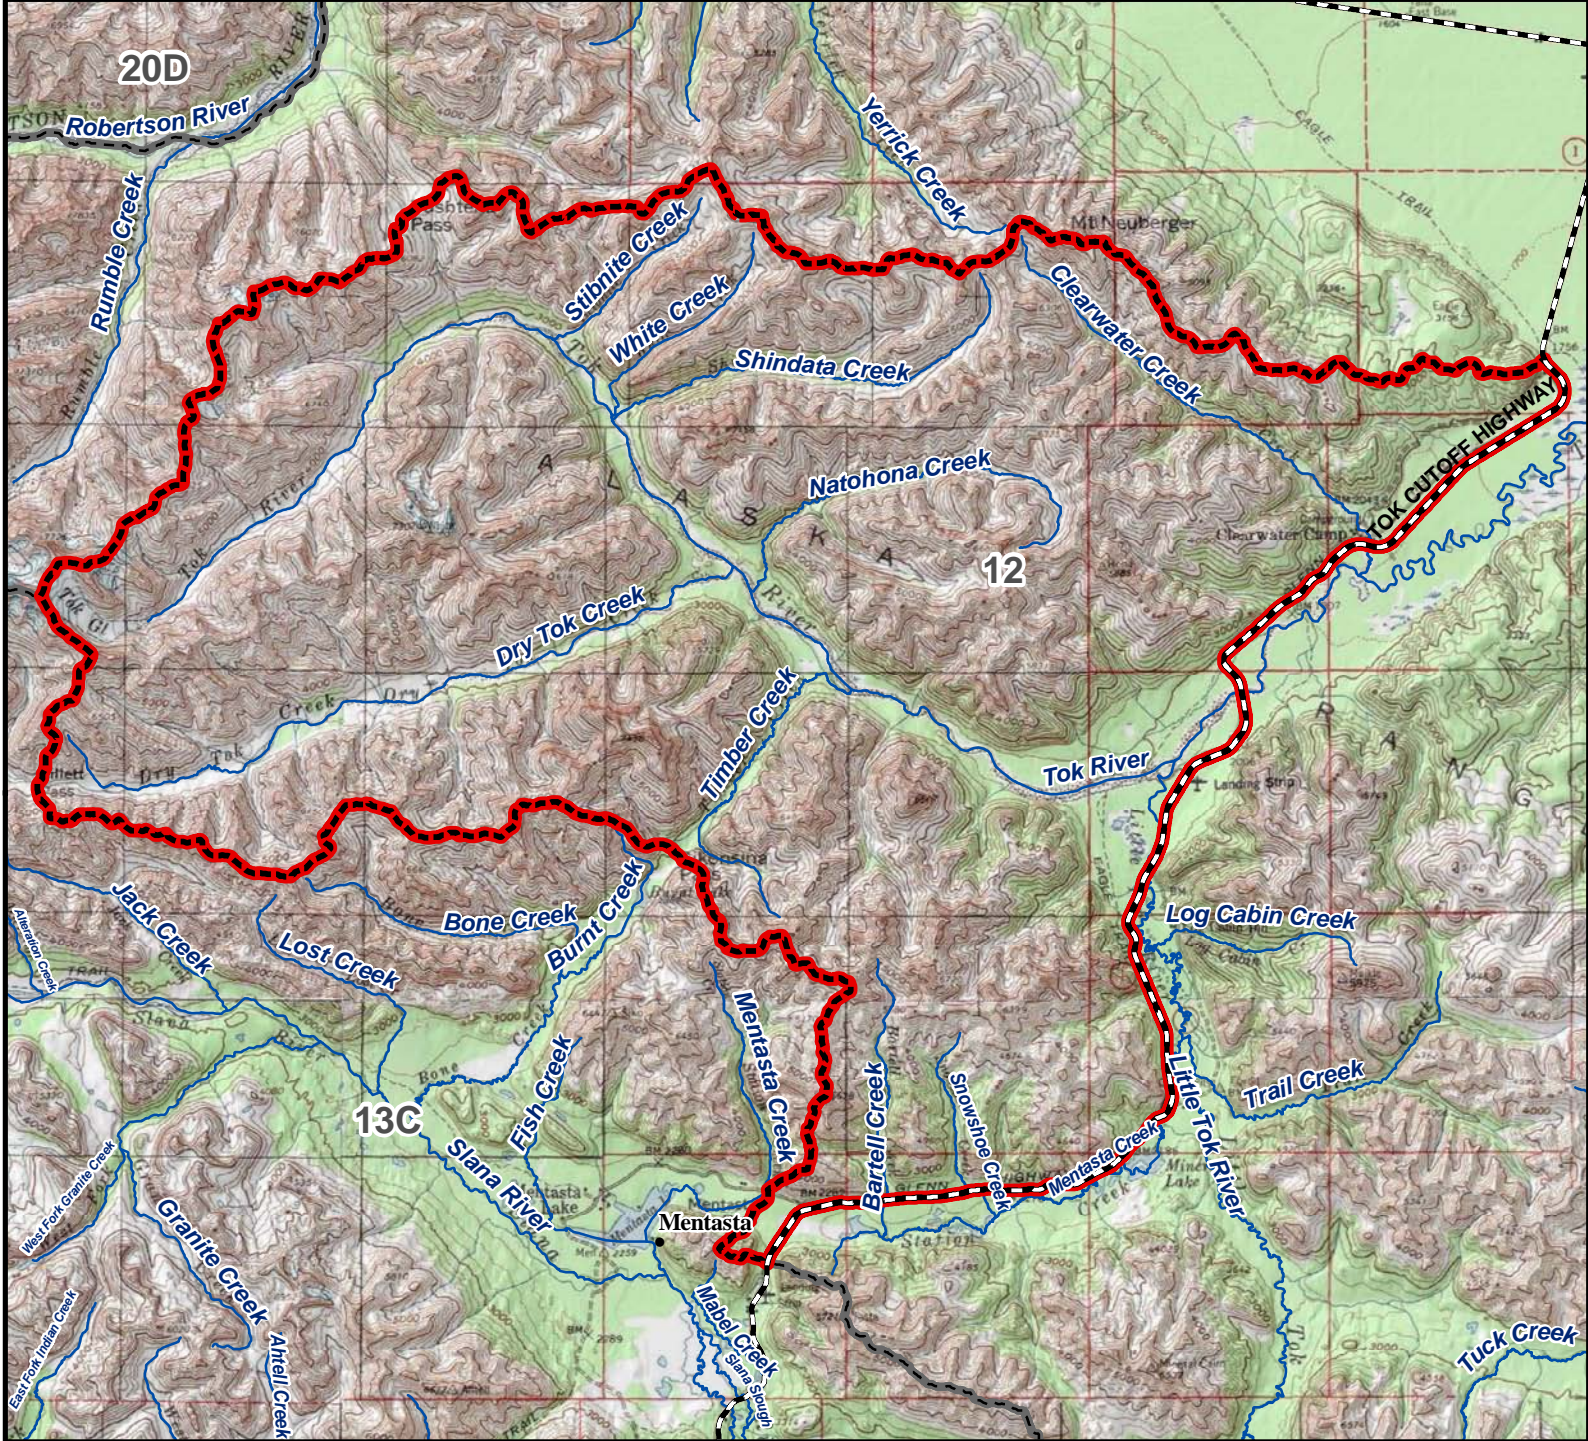

Unit 12, Tok River Caribou - General Hunt

Residents - Harvest Ticket Required Nonresidents - No Open Season

AREA DESCRIPTION: Unit 12, west of the Glenn Highway (Tok Cutoff) and south of the Alaska Highway within the Tok River drainage.