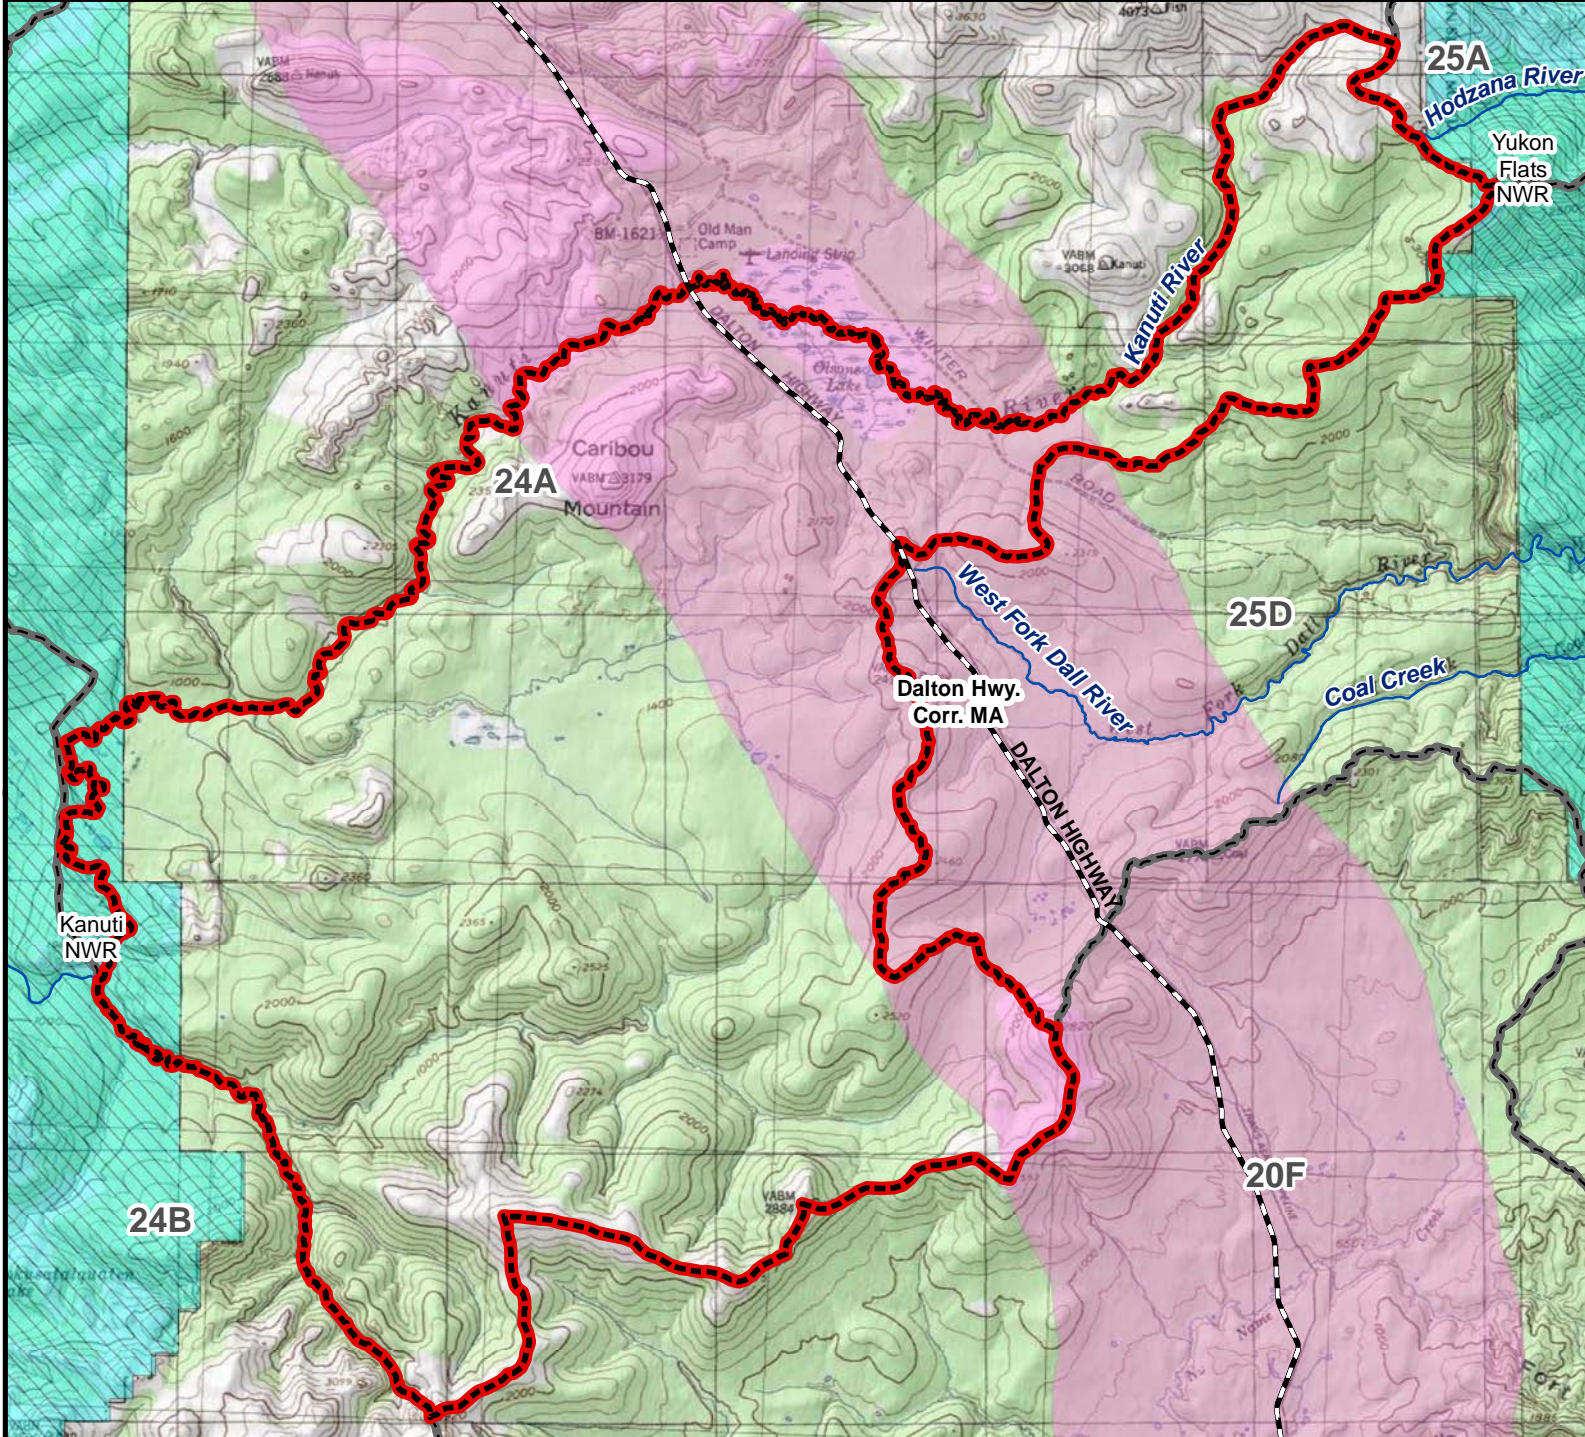

# Unit 24, South Kanuti River Caribou - General Hunt

Residents and Nonresidents - **Harvest Ticket Required**

**AREA DESCRIPTION:** Unit 24, south of the south bank of the Kanuti River.

Please refer to the Alaska Hunting Regulations booklet for bag type, seasons, and additional regulations concerning this hunt.