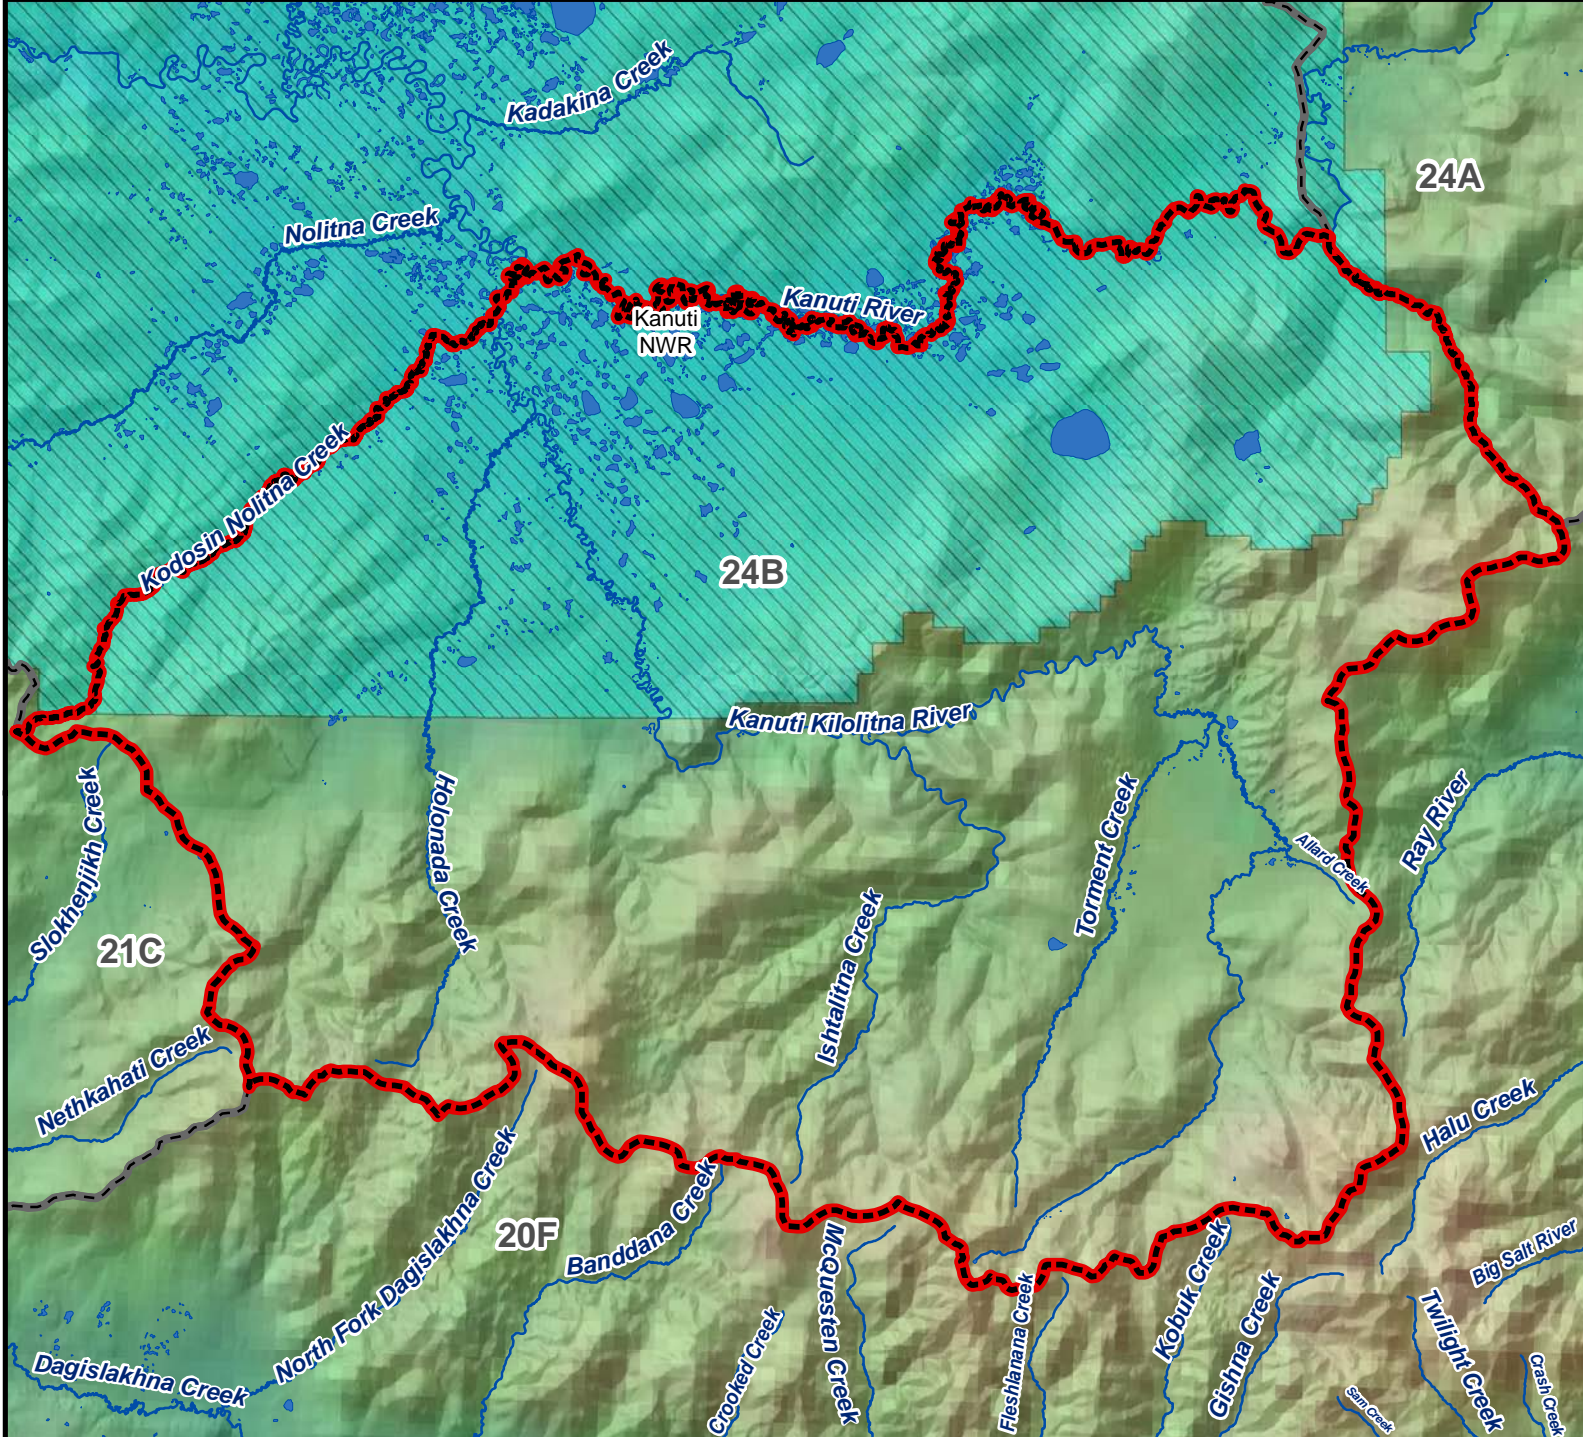

Unit 24B, South Kanuti River Caribou - General Hunt

Residents* and Nonresidents - **Harvest Ticket Required**

AREA DESCRIPTION: Unit 24B, south of the south bank of the Kanuti River, upstream from and including that portion of the Kanuti-Kilolitna River drainage, bounded by the southeast bank of the Kodosing-Nolitna Creek, then downstream along the east bank of the Kanuti-Kilolitna River to its confluence with the Kanuti River.

*Residents: If you live north of the Yukon River and hunt caribou in that area, you do not need caribou harvest tickets/reports, but you must register with ADF&G or an authorized representative within the area.