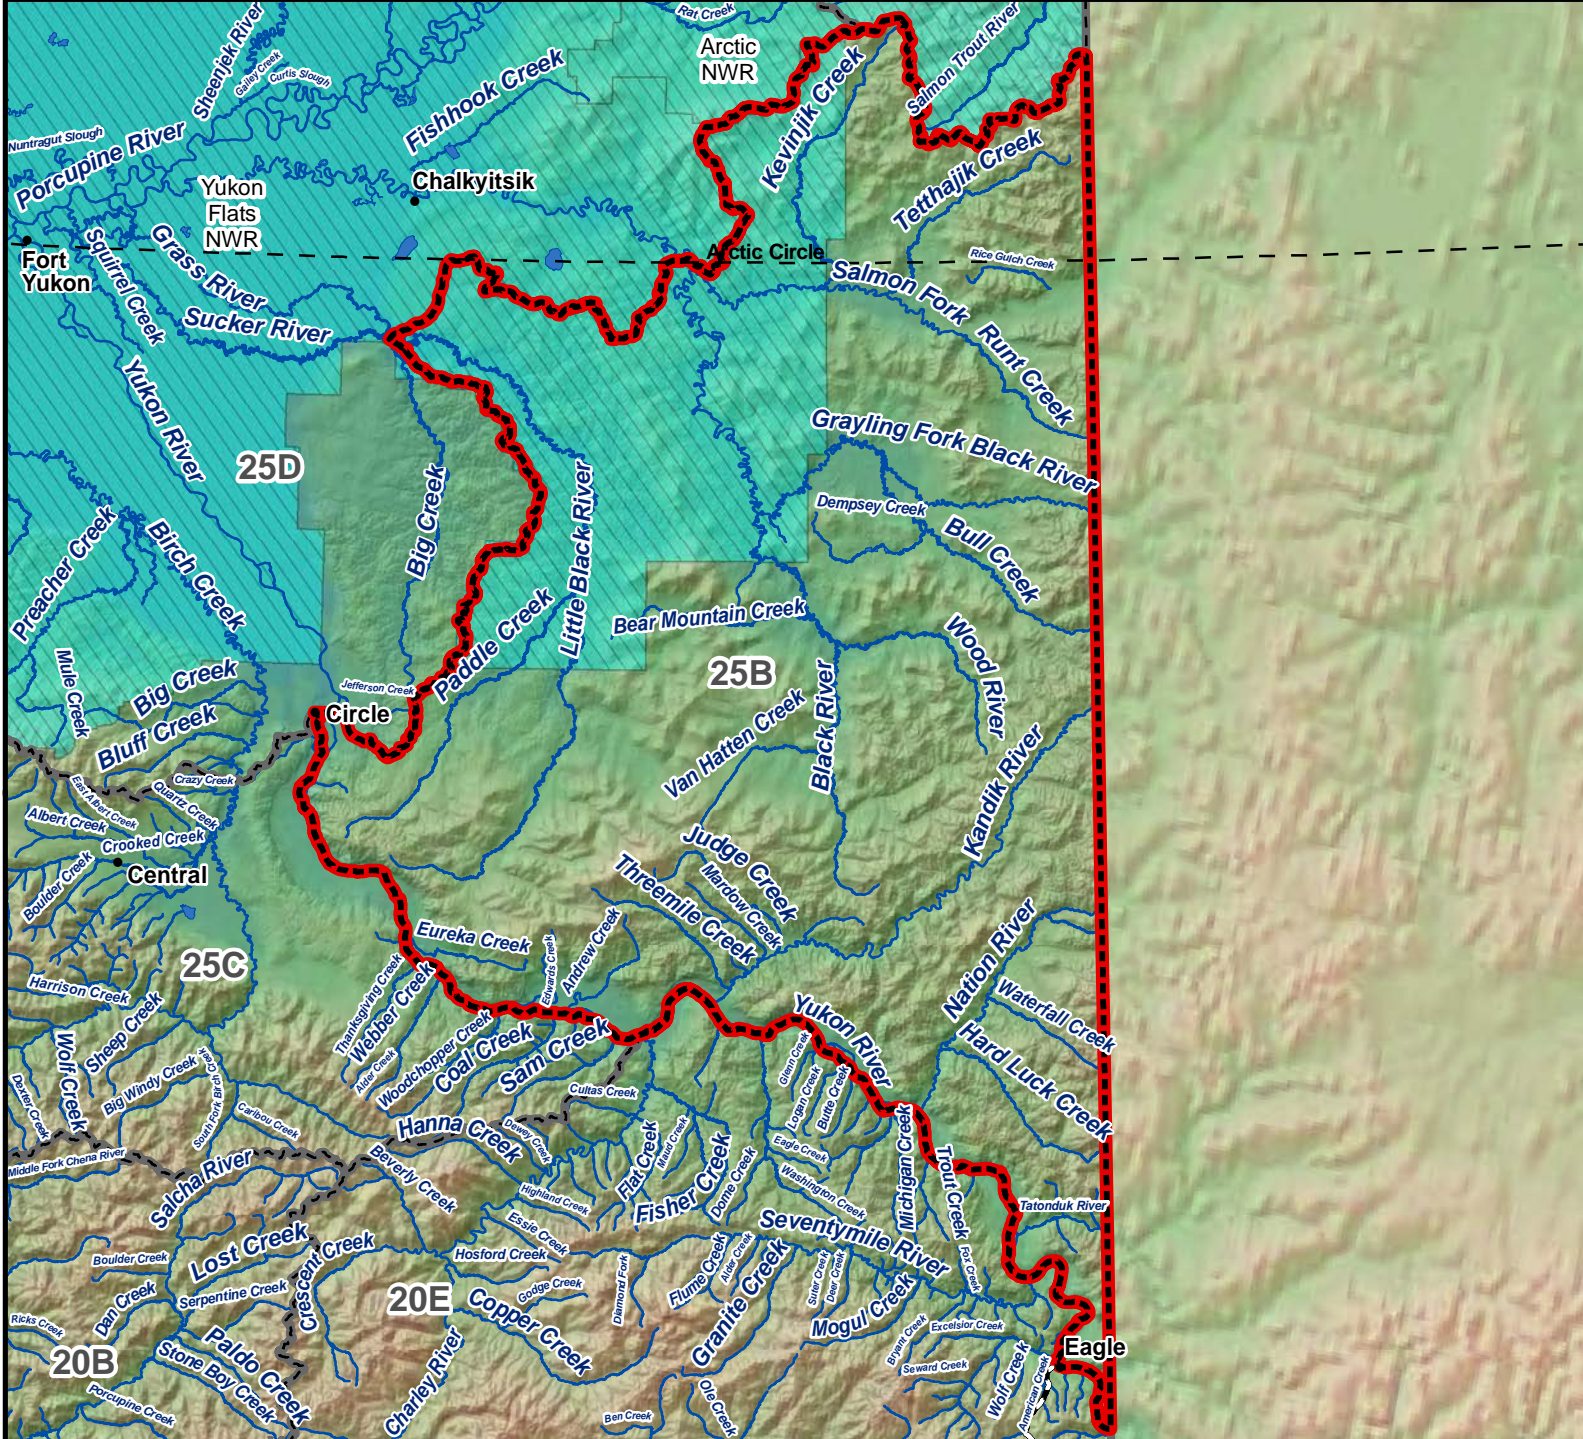

Unit 25B, Remainder Moose - General Hunt

Residents and Nonresidents - **Harvest Ticket Required**

AREA DESCRIPTION: Unit 25B, remainder.

Please refer to the Alaska Hunting Regulations booklet for bag type, seasons, and additional regulations concerning this hunt.