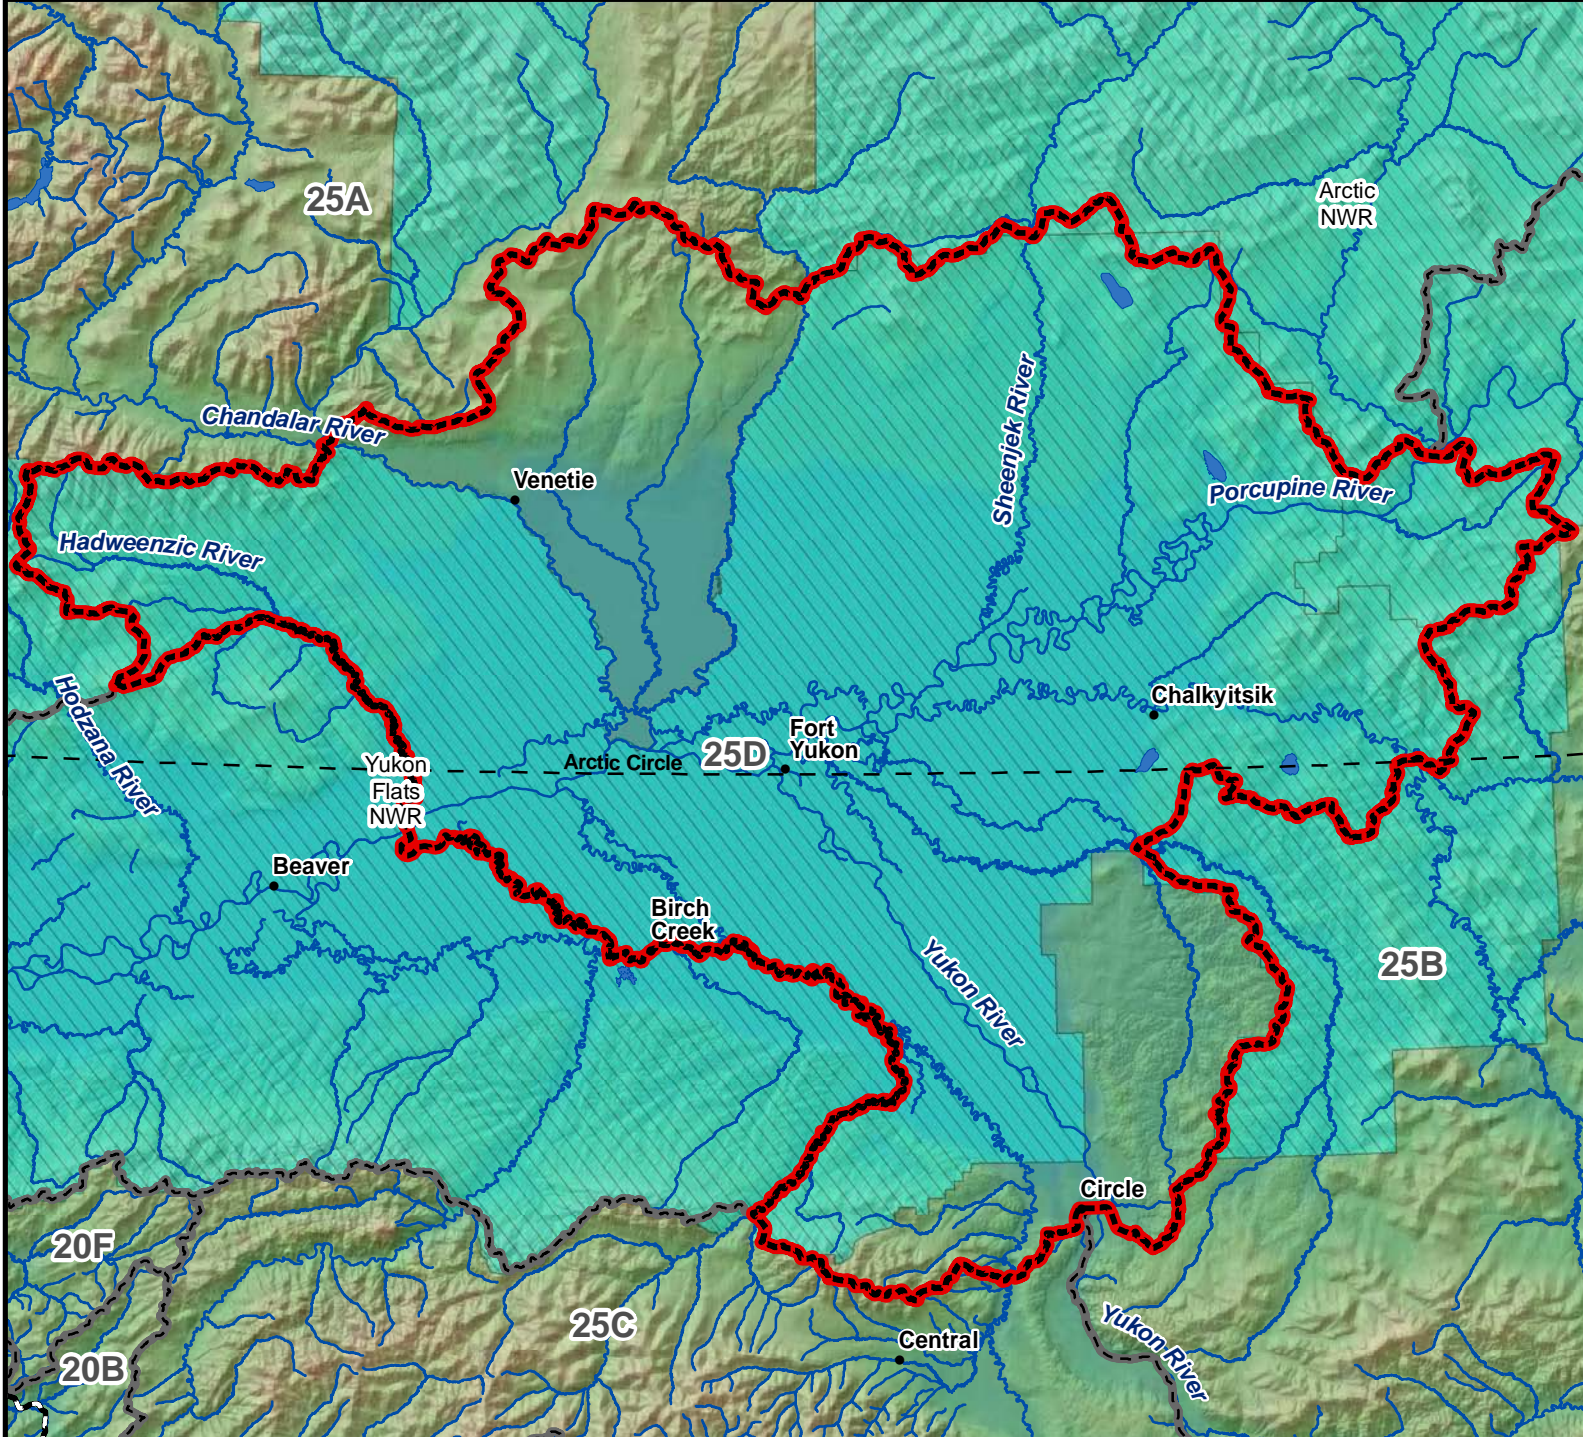

Unit 25D, Remainder Moose - General Hunt

Residents and Nonresidents - **Harvest Ticket Required**

AREA DESCRIPTION: Unit 25D, remainder.

Please refer to the Alaska Hunting Regulations booklet for bag type, seasons, and additional regulations concerning this hunt.