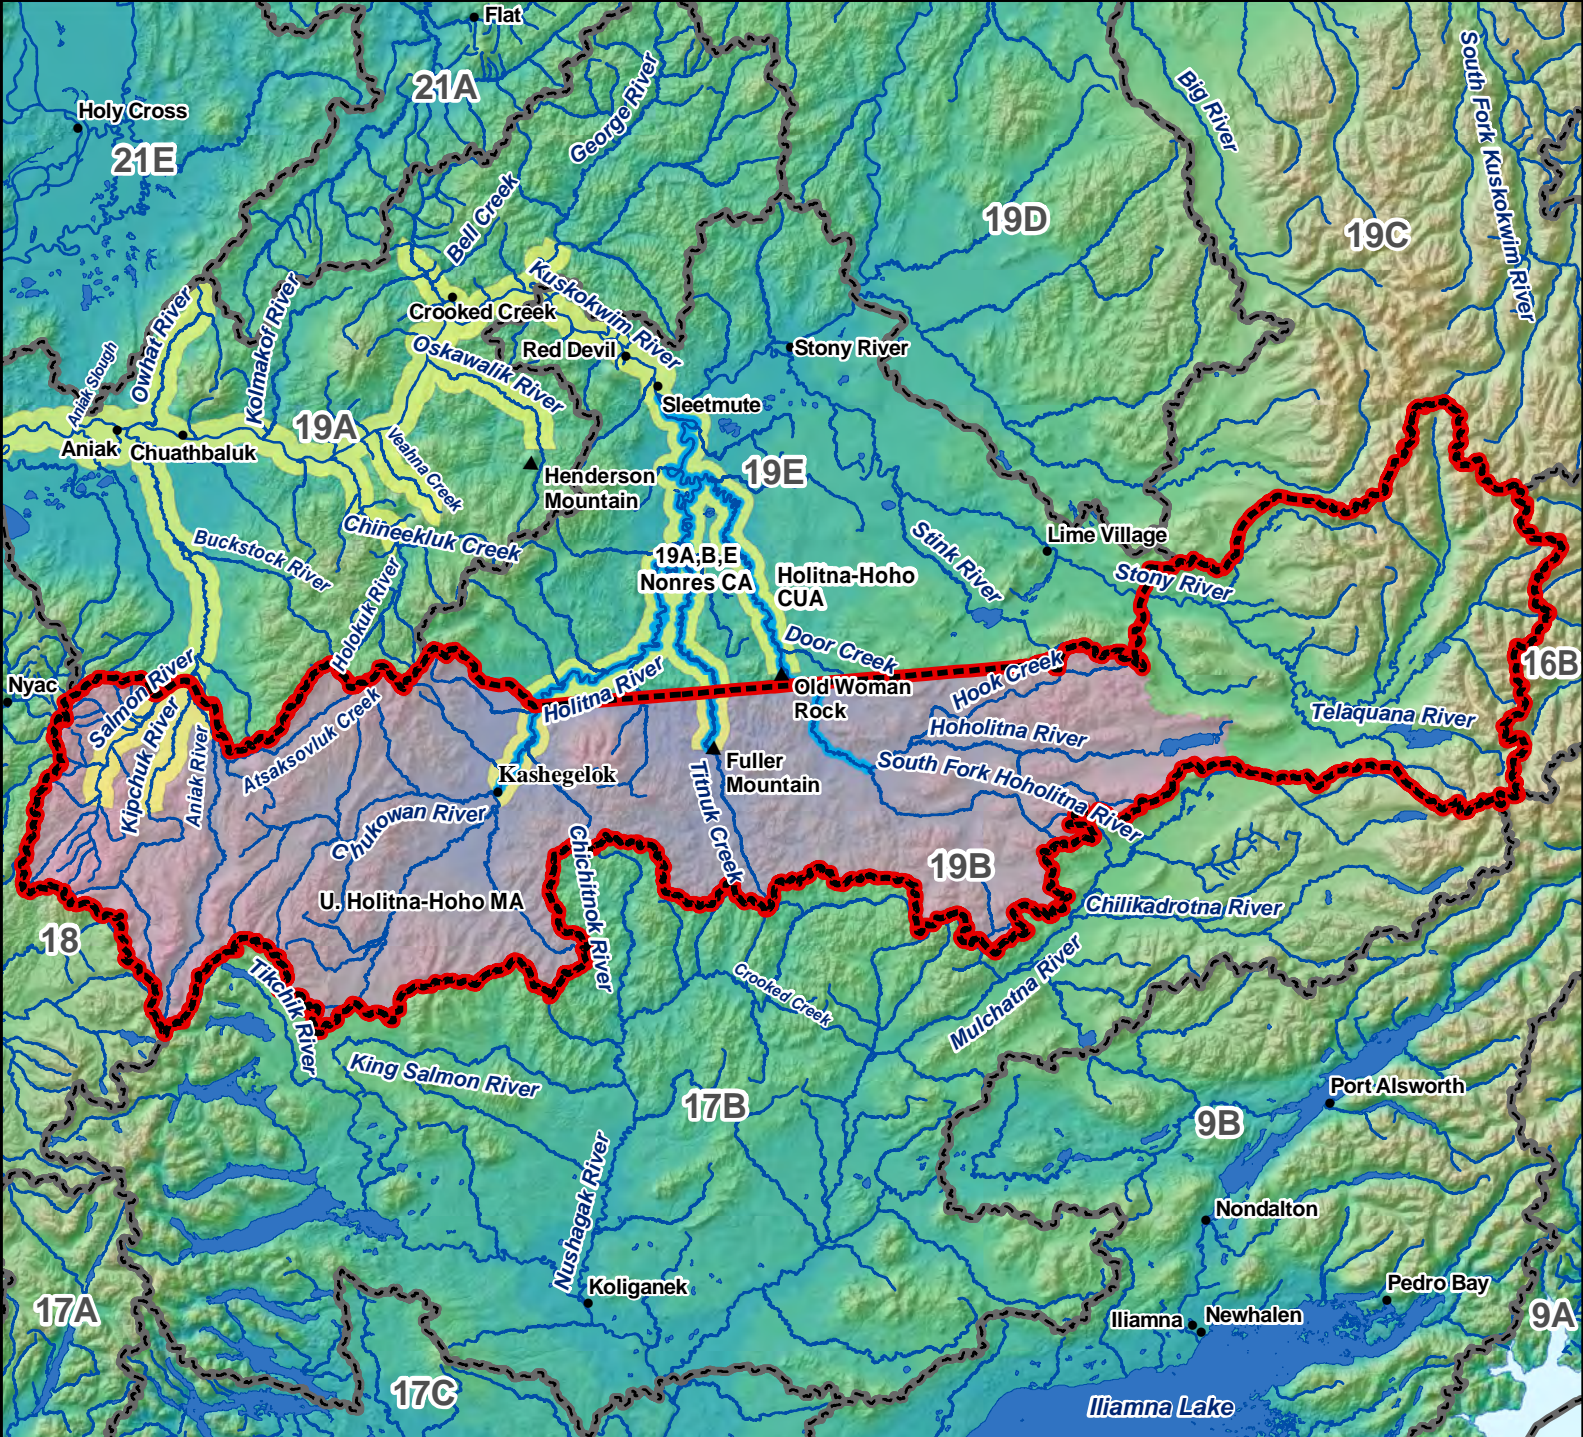

Nonresidents:

See Alaska

Hunting Regulations booklet

for other hunts in Unit 19B.

Unit 19B

Moose - General Hunt

Residents - **Harvest Ticket Required**

This map is intended for hunt planning use, not for determining legal property or regulatory boundaries. Content is compiled from various sources and is subject to change without notice. See current hunting regulations for written descriptions of boundaries. Hunters are responsible for knowing the land ownership and regulations of the areas they intend to hunt.

AREA DESCRIPTION: Unit 19B.

Please refer to the Alaska Hunting Regulations booklet for bag type, seasons, and additional regulations concerning this hunt.