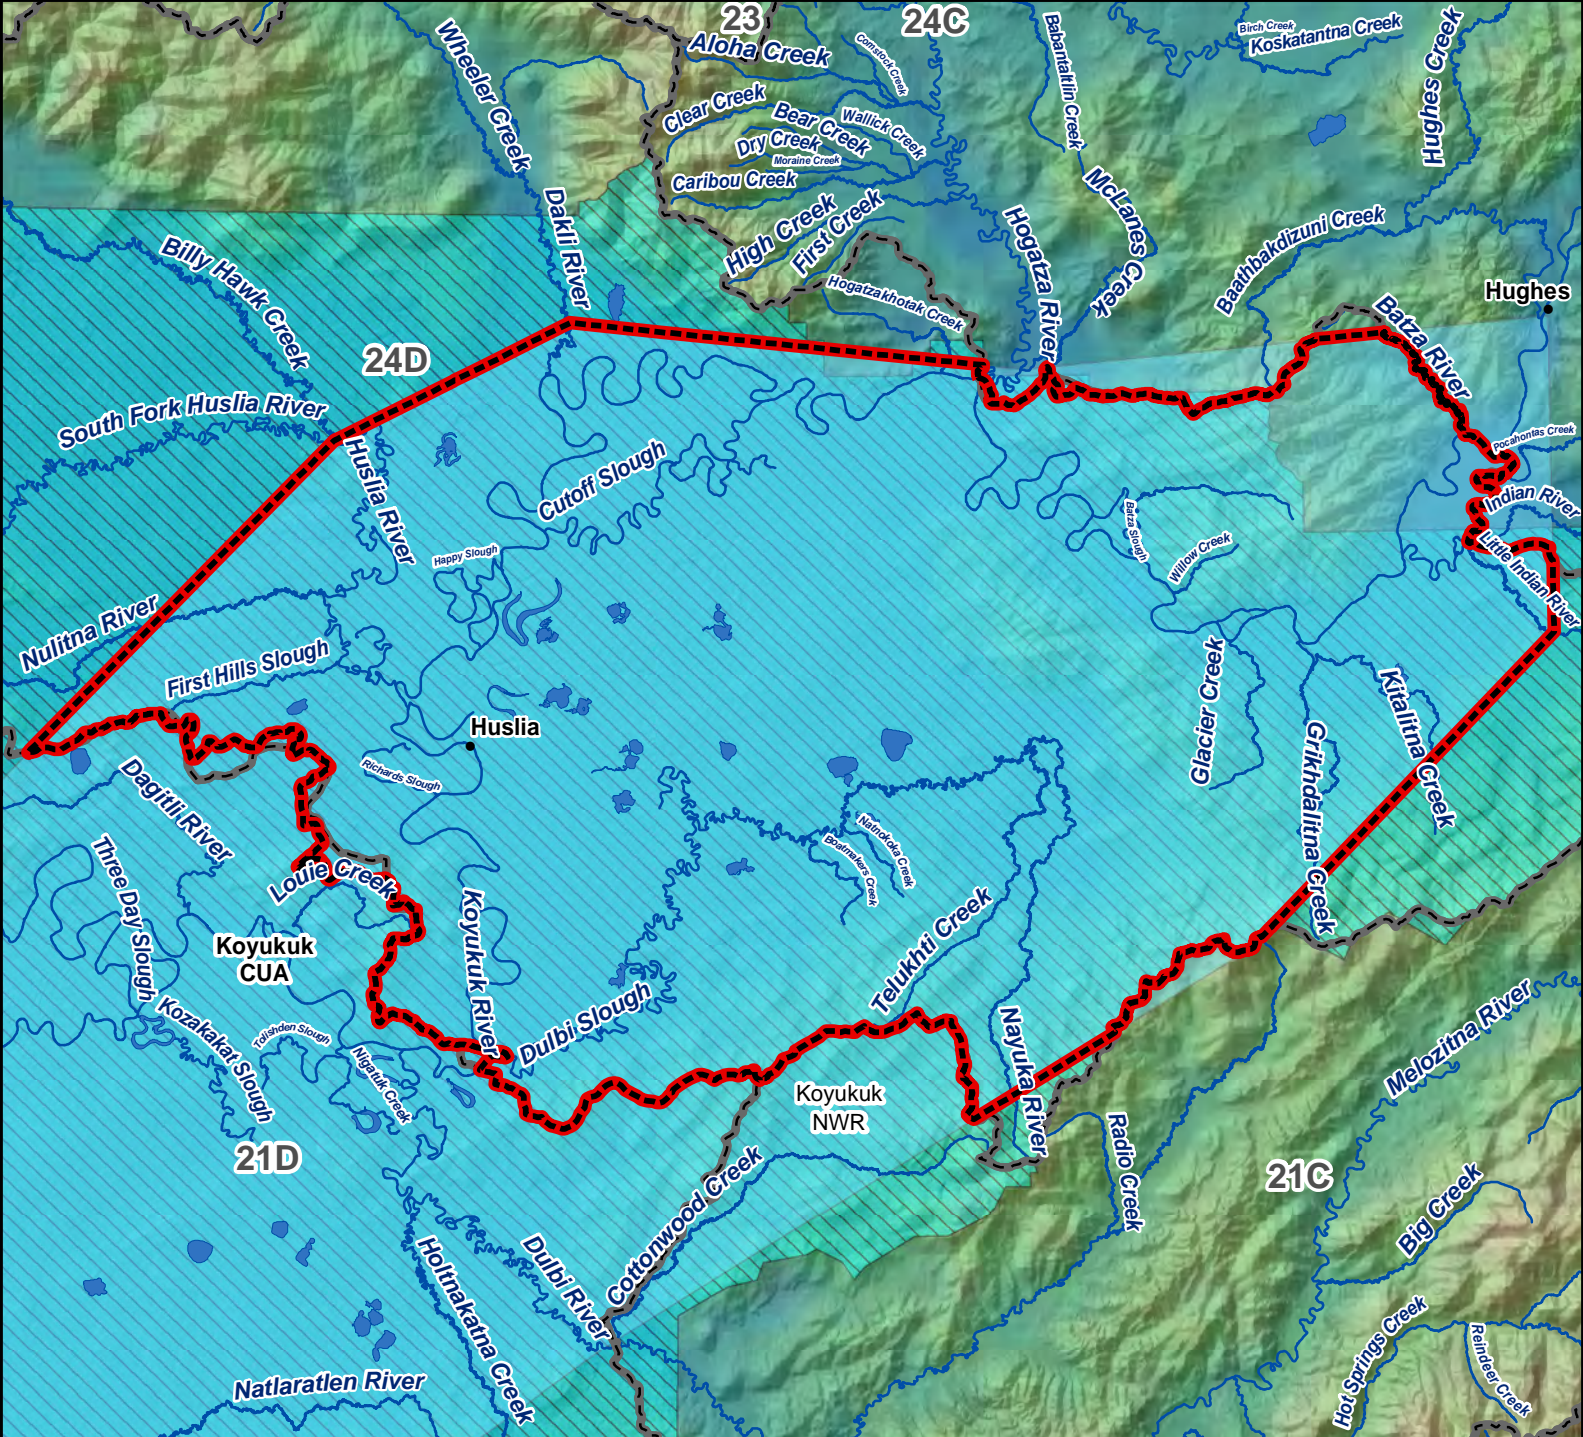

Unit 24D, Koyukuk Controlled Use Area

Nonresidents:
 See *Alaska Hunting Regulations* booklet for other hunts in Unit 24D.

Moose - General Hunt

Residents - Harvest Ticket Required

This map is intended for hunt planning use, not for determining legal property or regulatory boundaries. Content is compiled from various sources and is subject to change without notice. See current hunting regulations for written descriptions of boundaries. Hunters are responsible for knowing the land ownership and regulations of the areas they intend to hunt.

AREA DESCRIPTION: Unit 24D, within the Koyukuk Controlled Use Area.

Please refer to the *Alaska Hunting Regulations* booklet for bag type, seasons, and additional regulations concerning this hunt.