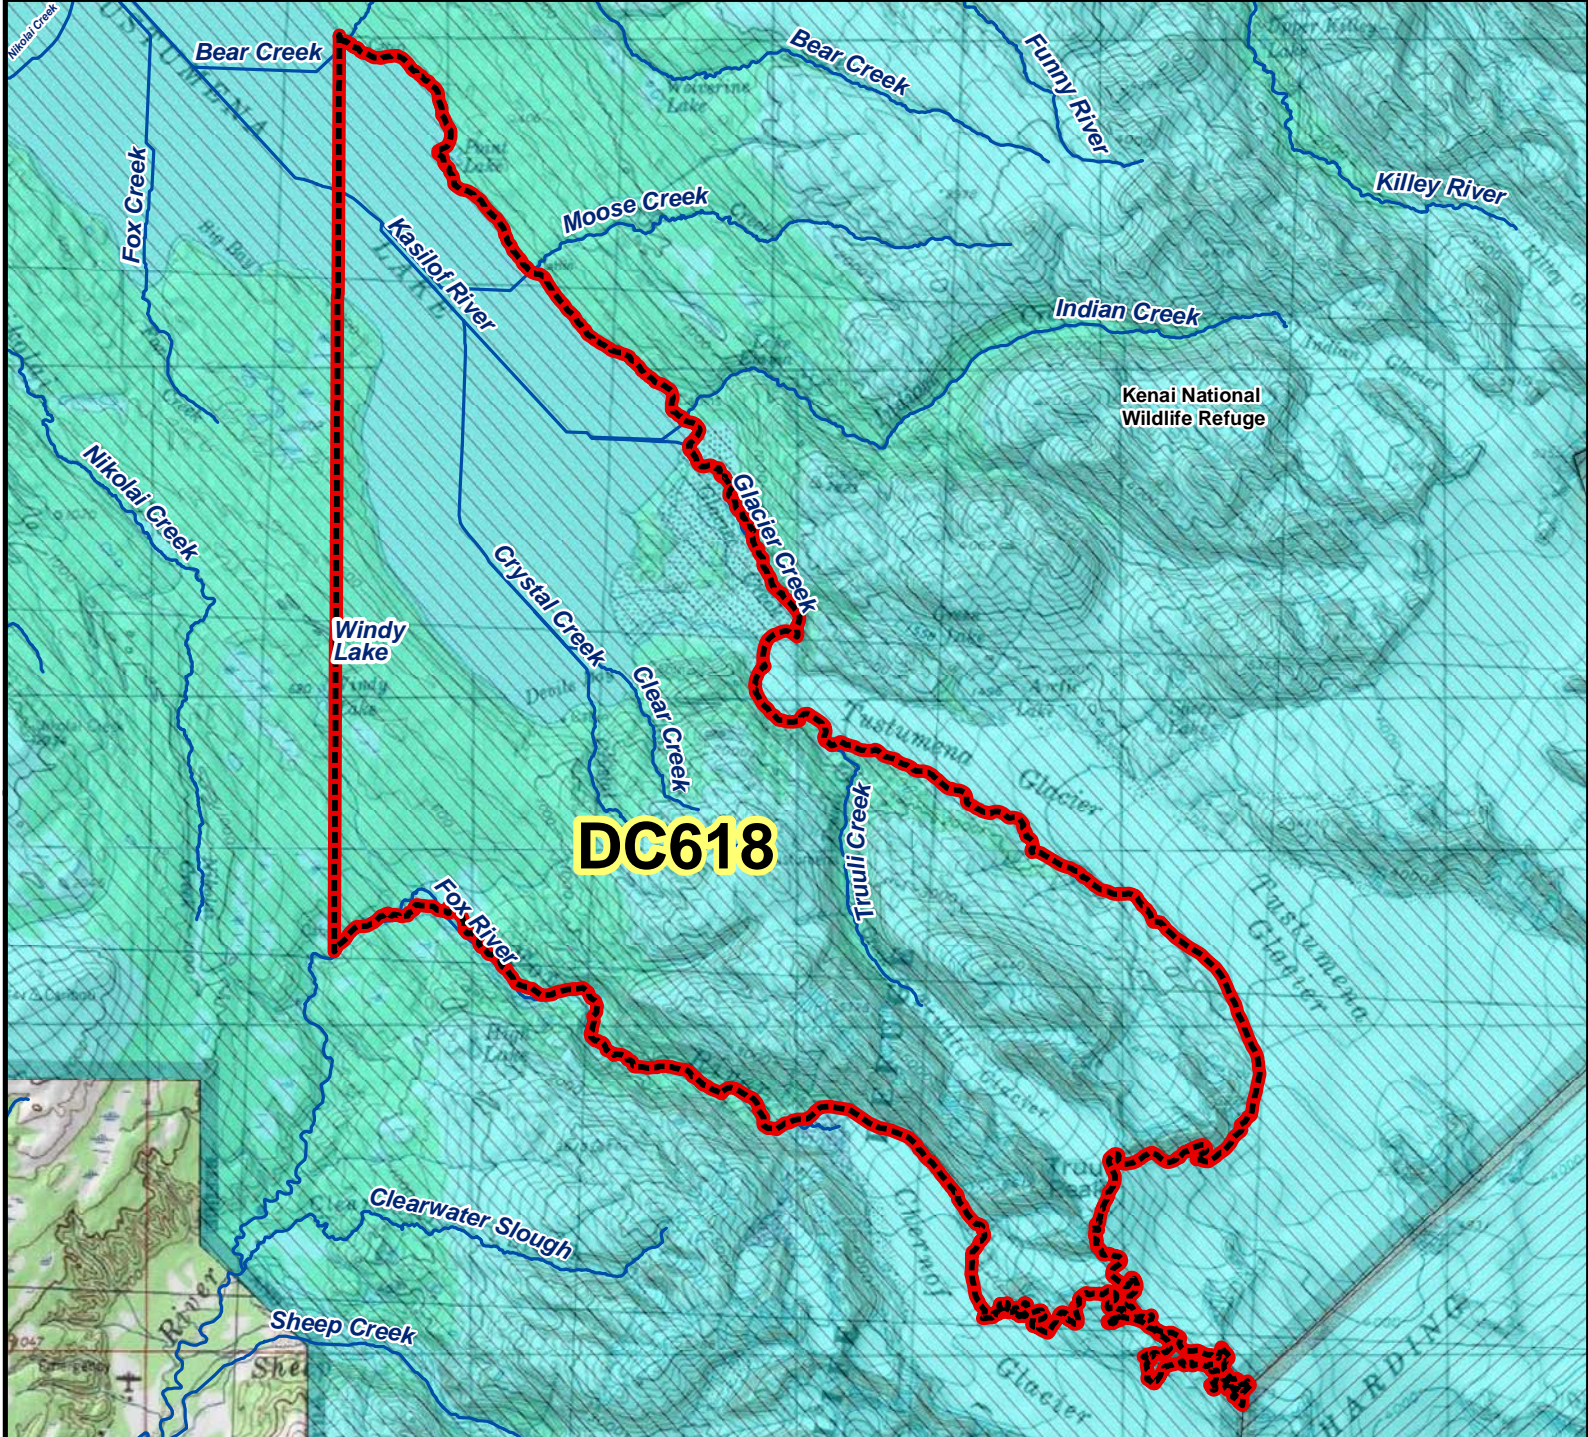

DC618 Caribou Drawing Permit Hunt

AREA DESCRIPTION: Unit 15C, that portion north of Fox River and Chernof Glacier, east of Windy Lake and south of Tustumena Glacier.