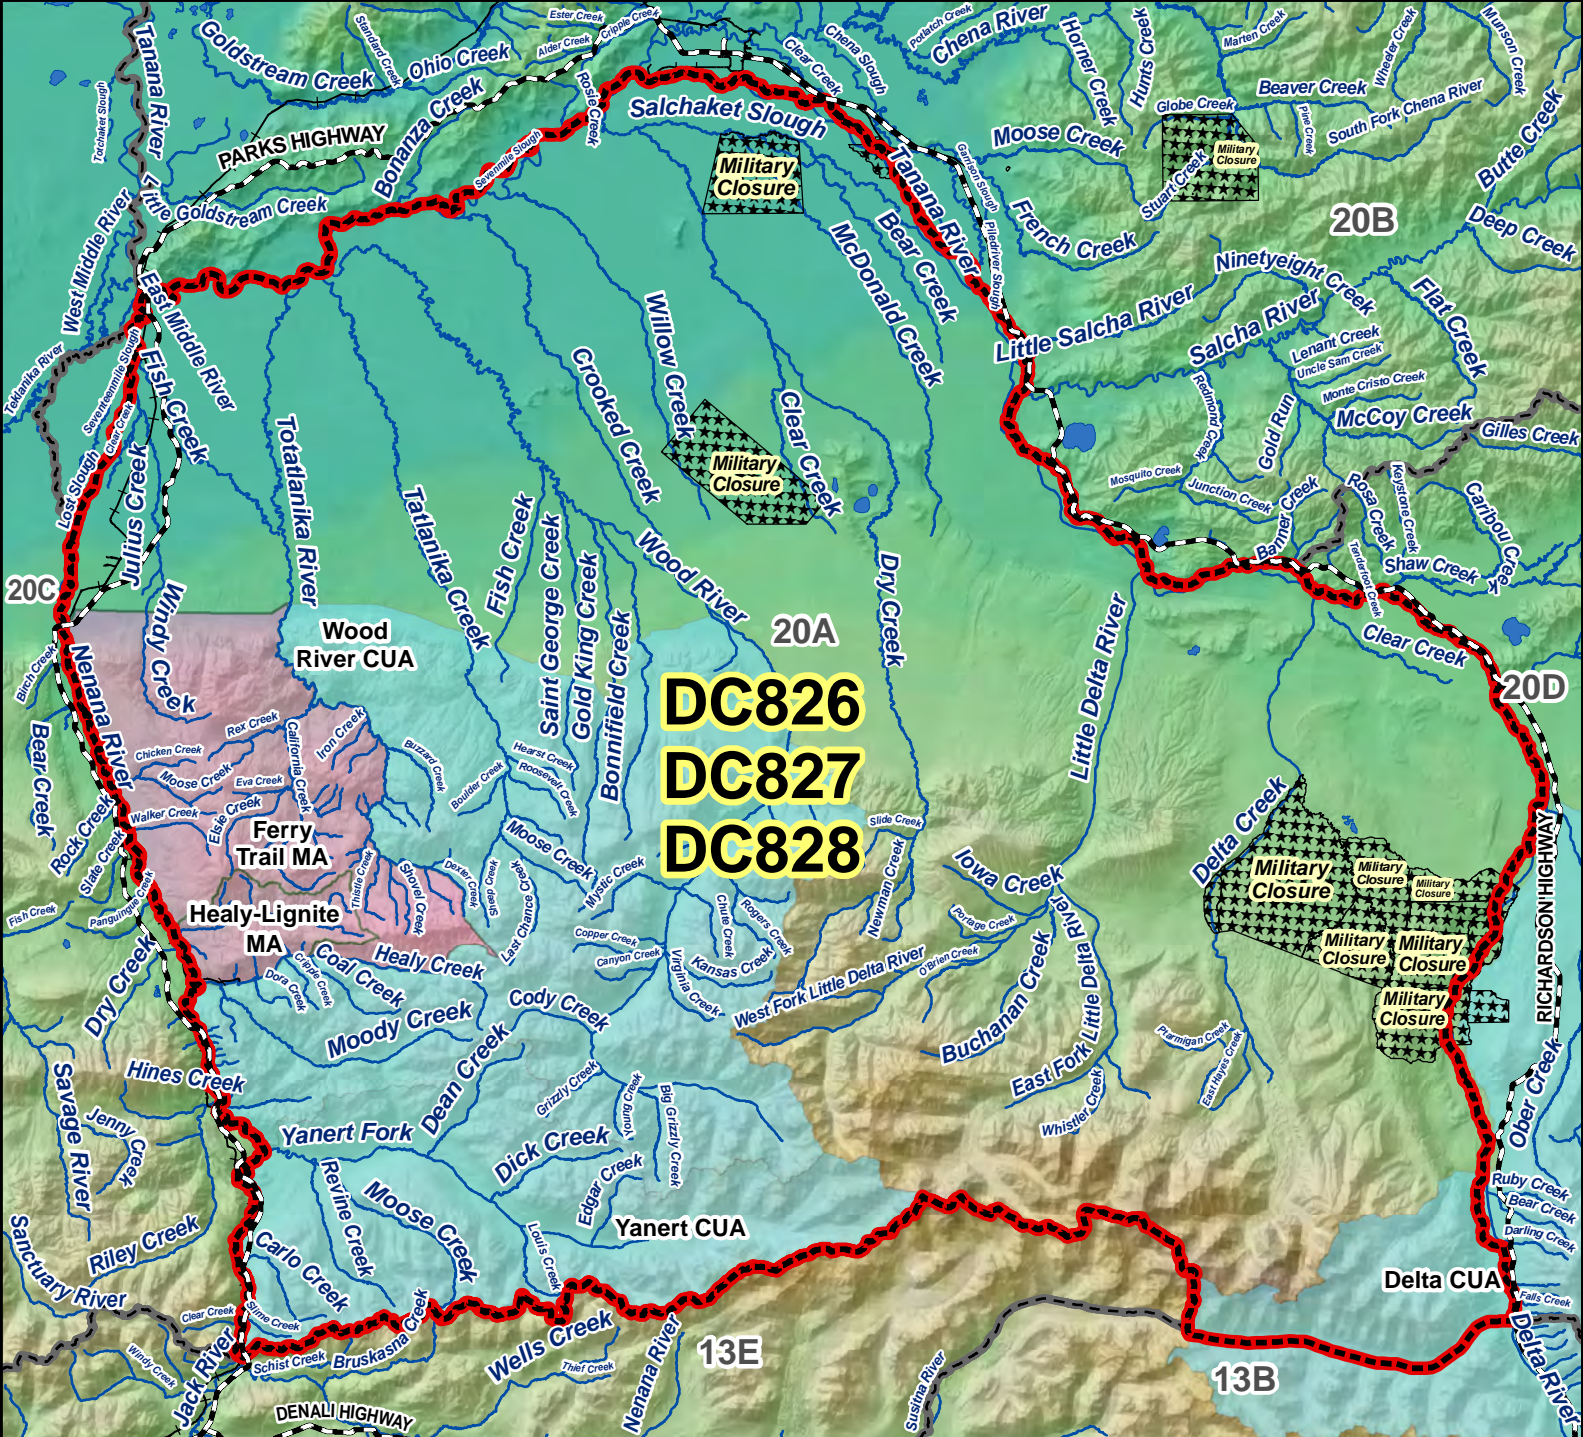

DC826 DC827 DC828

Caribou

Drawing Permit Hunt

DC826
DC827
DC828

AREA DESCRIPTION: Unit 20A, Central Alaska Range.