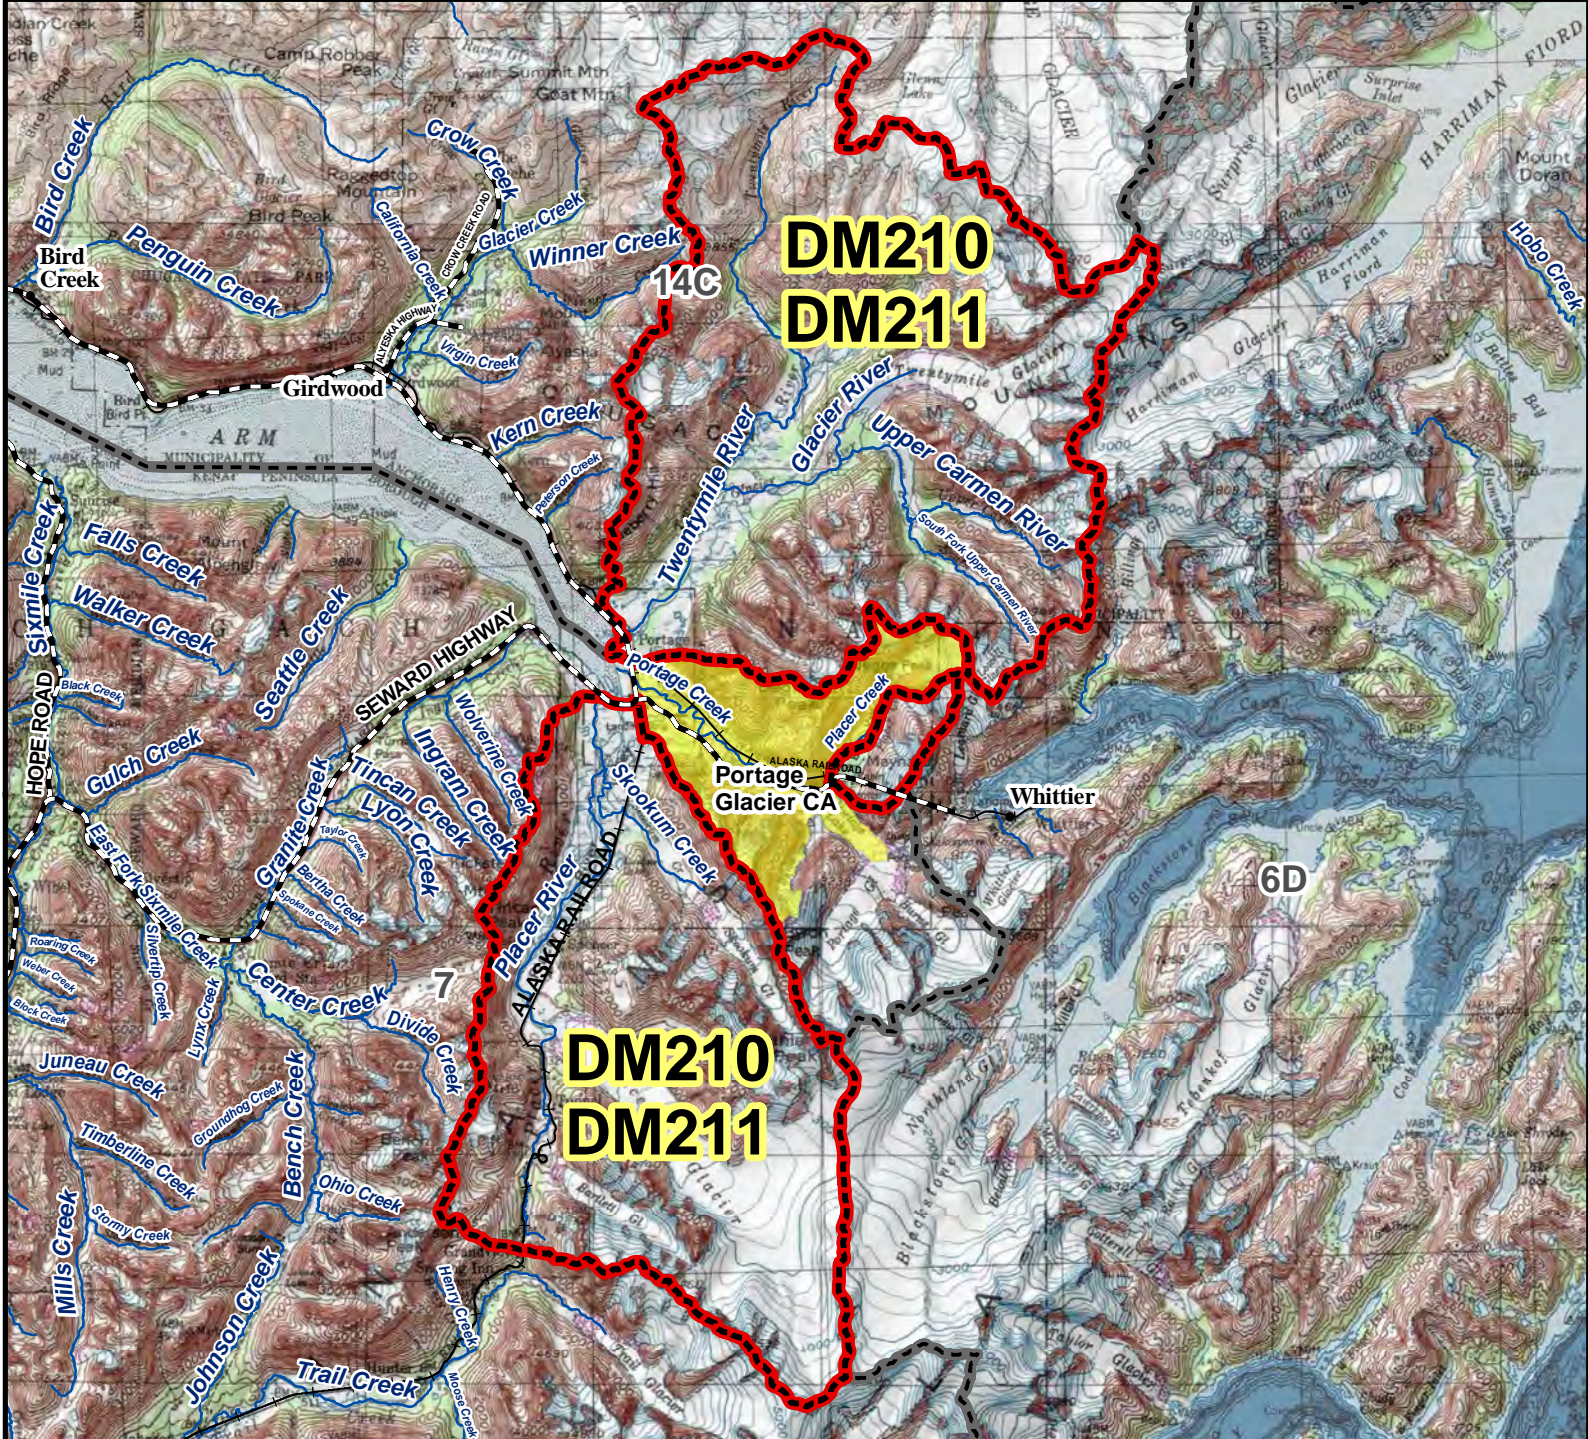

DM210 DM211 Moose Drawing Permit Hunt

AREA DESCRIPTION: Unit 7, Placer River drainage, and Placer Creek drainage (Bear Valley) outside the Portage Glacier Closed Area; and Unit 14C, Twentymile River drainage.