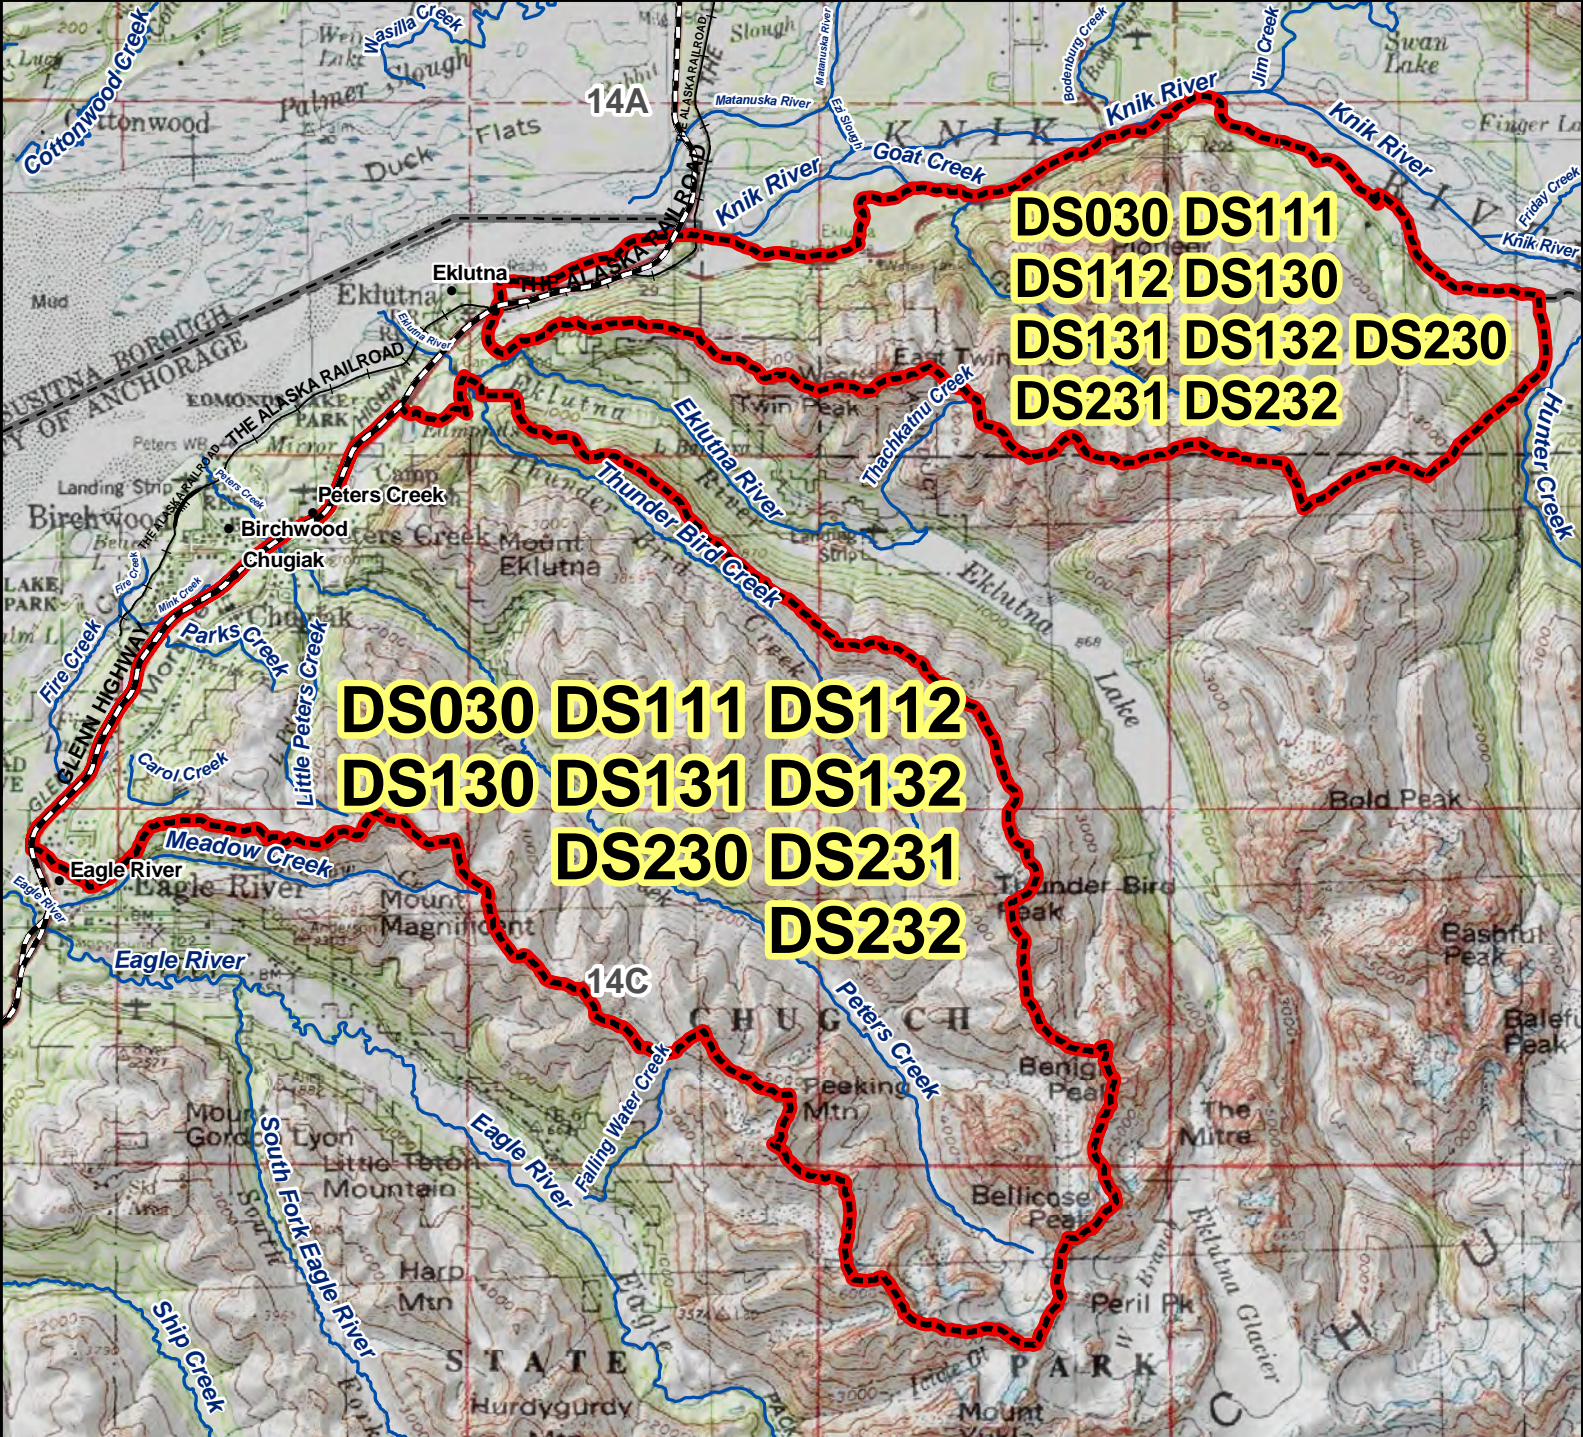

DS030 DS111 DS112 DS130 DS131 DS132 DS230 DS231 DS232

# Sheep Drawing Permit Hunt

**AREA DESCRIPTION:** Unit 14C, that portion within the drainages of Peters Creek, Thunderbird Creek, Goat Creek and Knik River downstream from the Hunter Creek drainage.