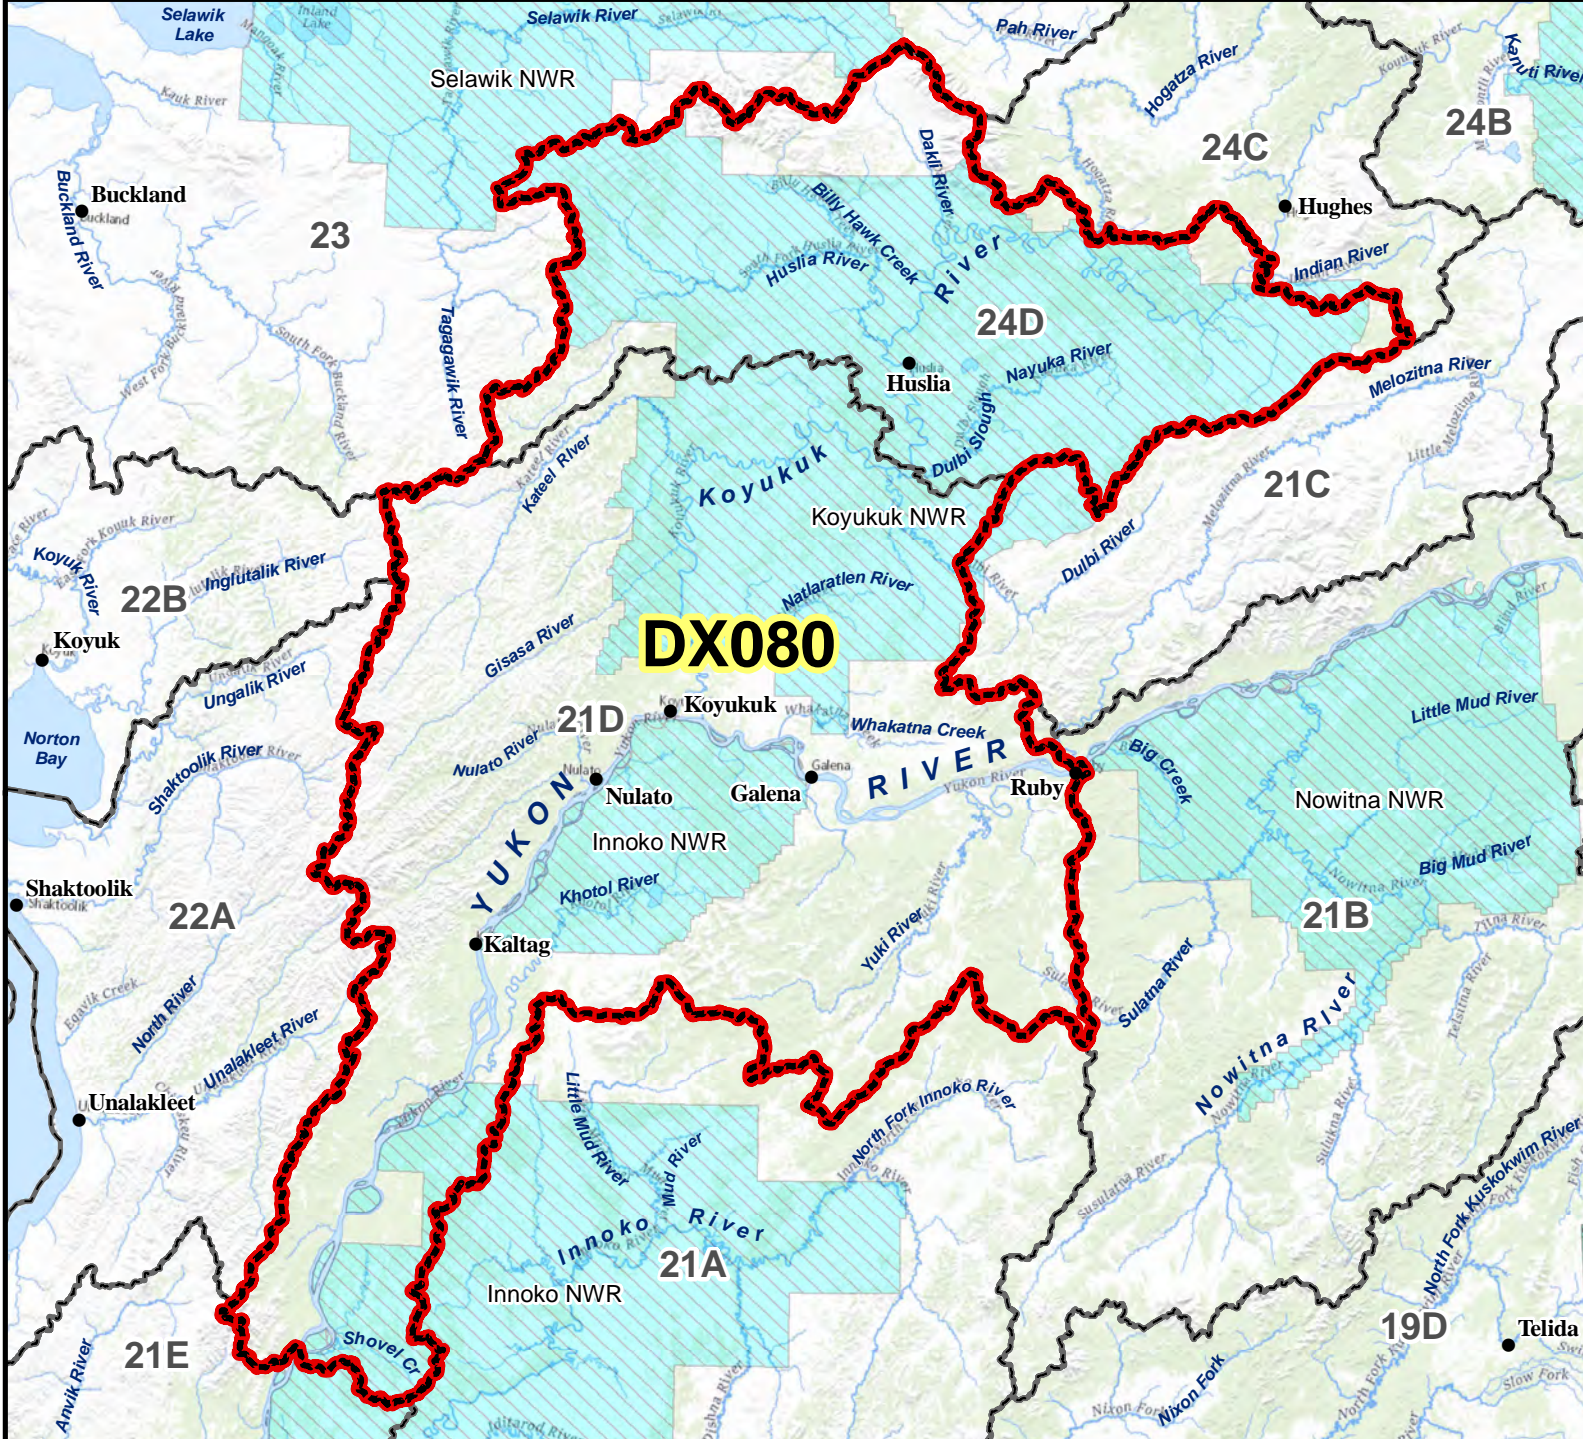

# DX080 Muskox Drawing Permit Hunt

This map is intended for hunt planning use, not for determining legal property or regulatory boundaries. Content is compiled from various sources and is subject to change without notice. See current hunting regulations for written descriptions of boundaries. Hunters are responsible for knowing the land ownership and regulations of the areas they intend to hunt.

**AREA DESCRIPTION:** Units 21D and 24D.

**Please refer to the Alaska Hunting Regulations booklet for bag type, seasons, and additional regulations concerning this hunt.**