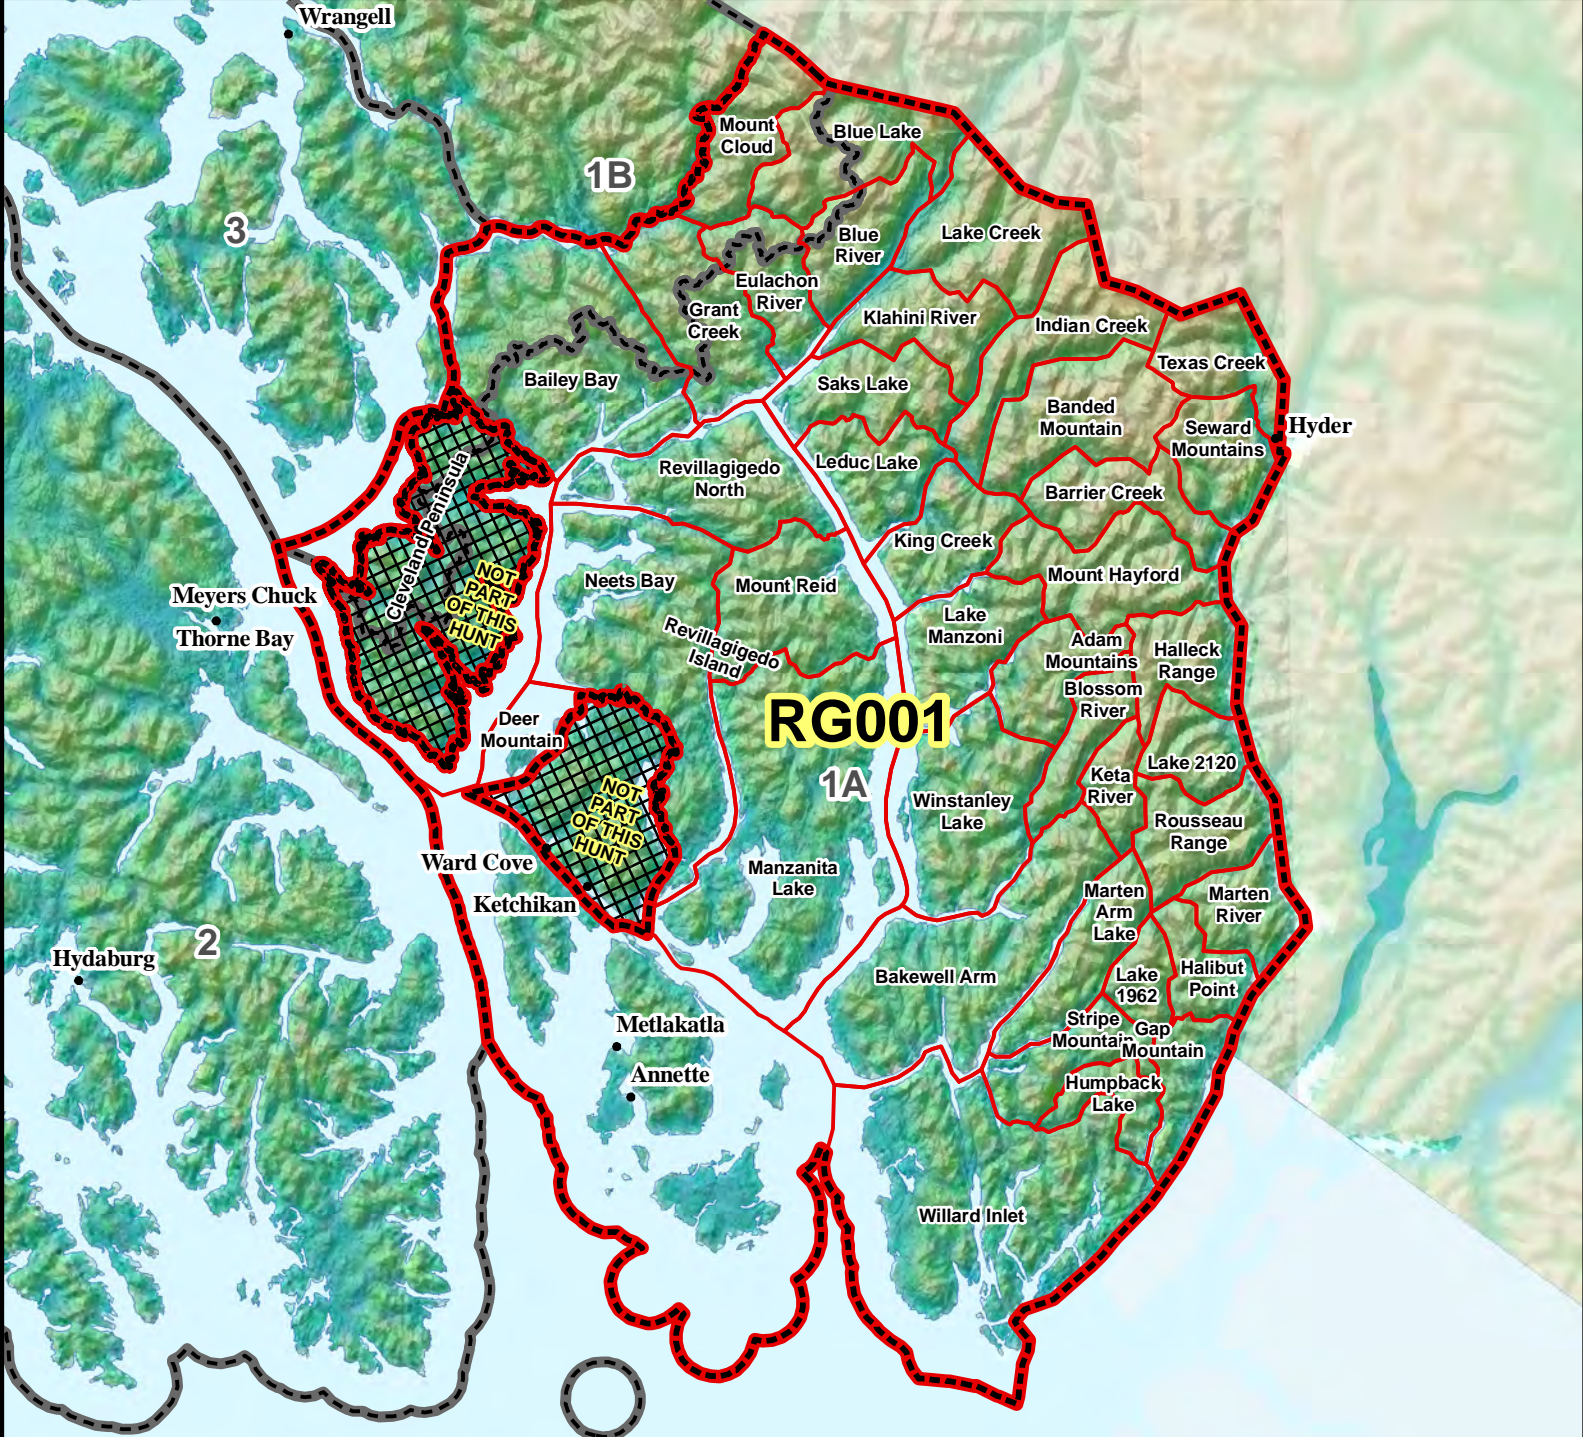

# RG001 Mountain Goat Registration Permit Hunt

This map is intended for hunt planning use, not for determining legal property or regulatory boundaries. Content is compiled from various sources and is subject to change without notice. See current hunting regulations for written descriptions of boundaries. Hunters are responsible for knowing the land ownership and regulations of the areas they intend to hunt.

**AREA DESCRIPTION:** Remainder of Units 1A and 1B.

Please refer to the Alaska Hunting Regulations booklet for bag type, seasons, and additional regulations concerning this hunt.