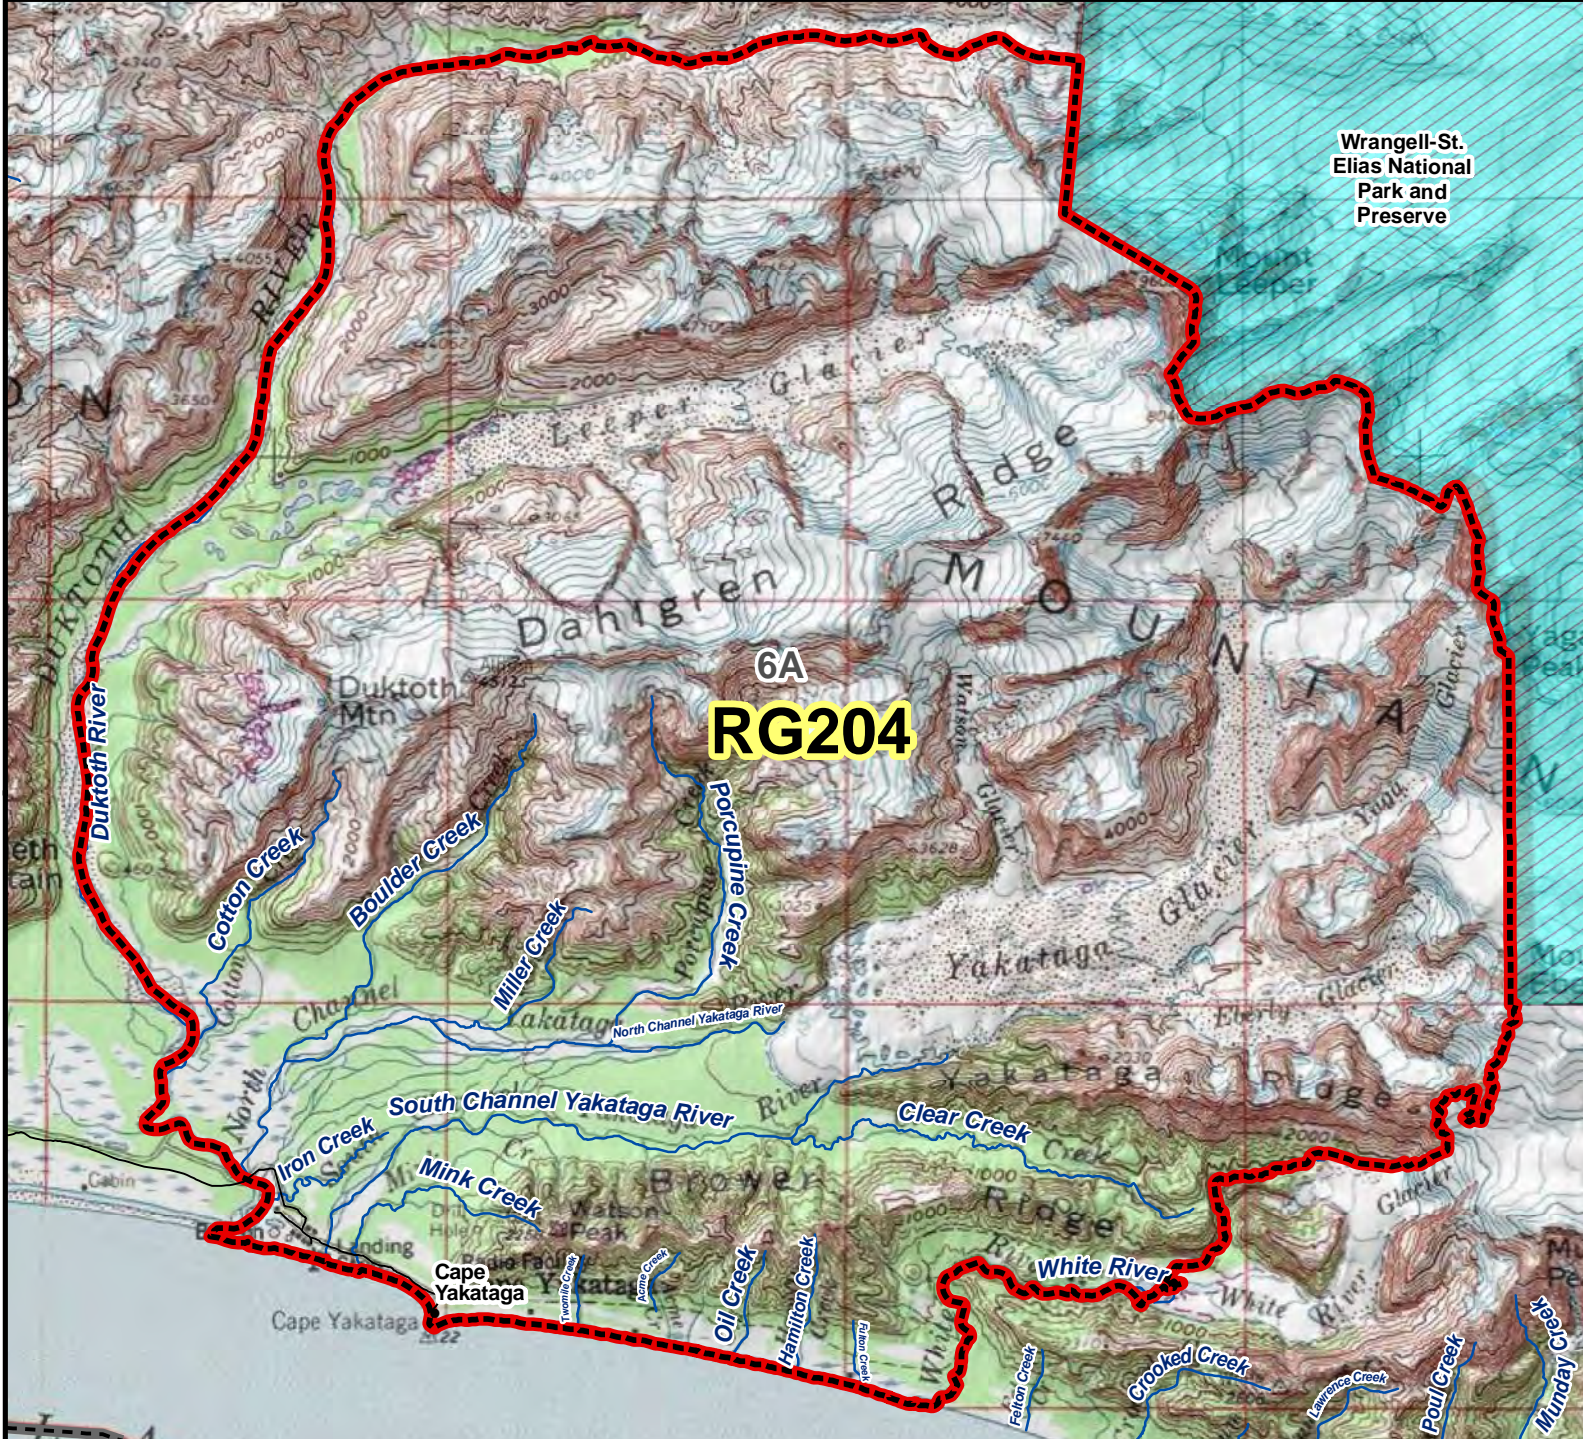

RG204 Mountain Goat Registration Permit Hunt

Wrangell-St. Elias National Park and Preserve

6A
RG204

AREA DESCRIPTION: Unit 6A, that portion west of the Wrangell-St. Elias National Park boundary, south and east of the main channel of the Duktotoh River, north and west of the east bank of White River, and north of White River Glacier.