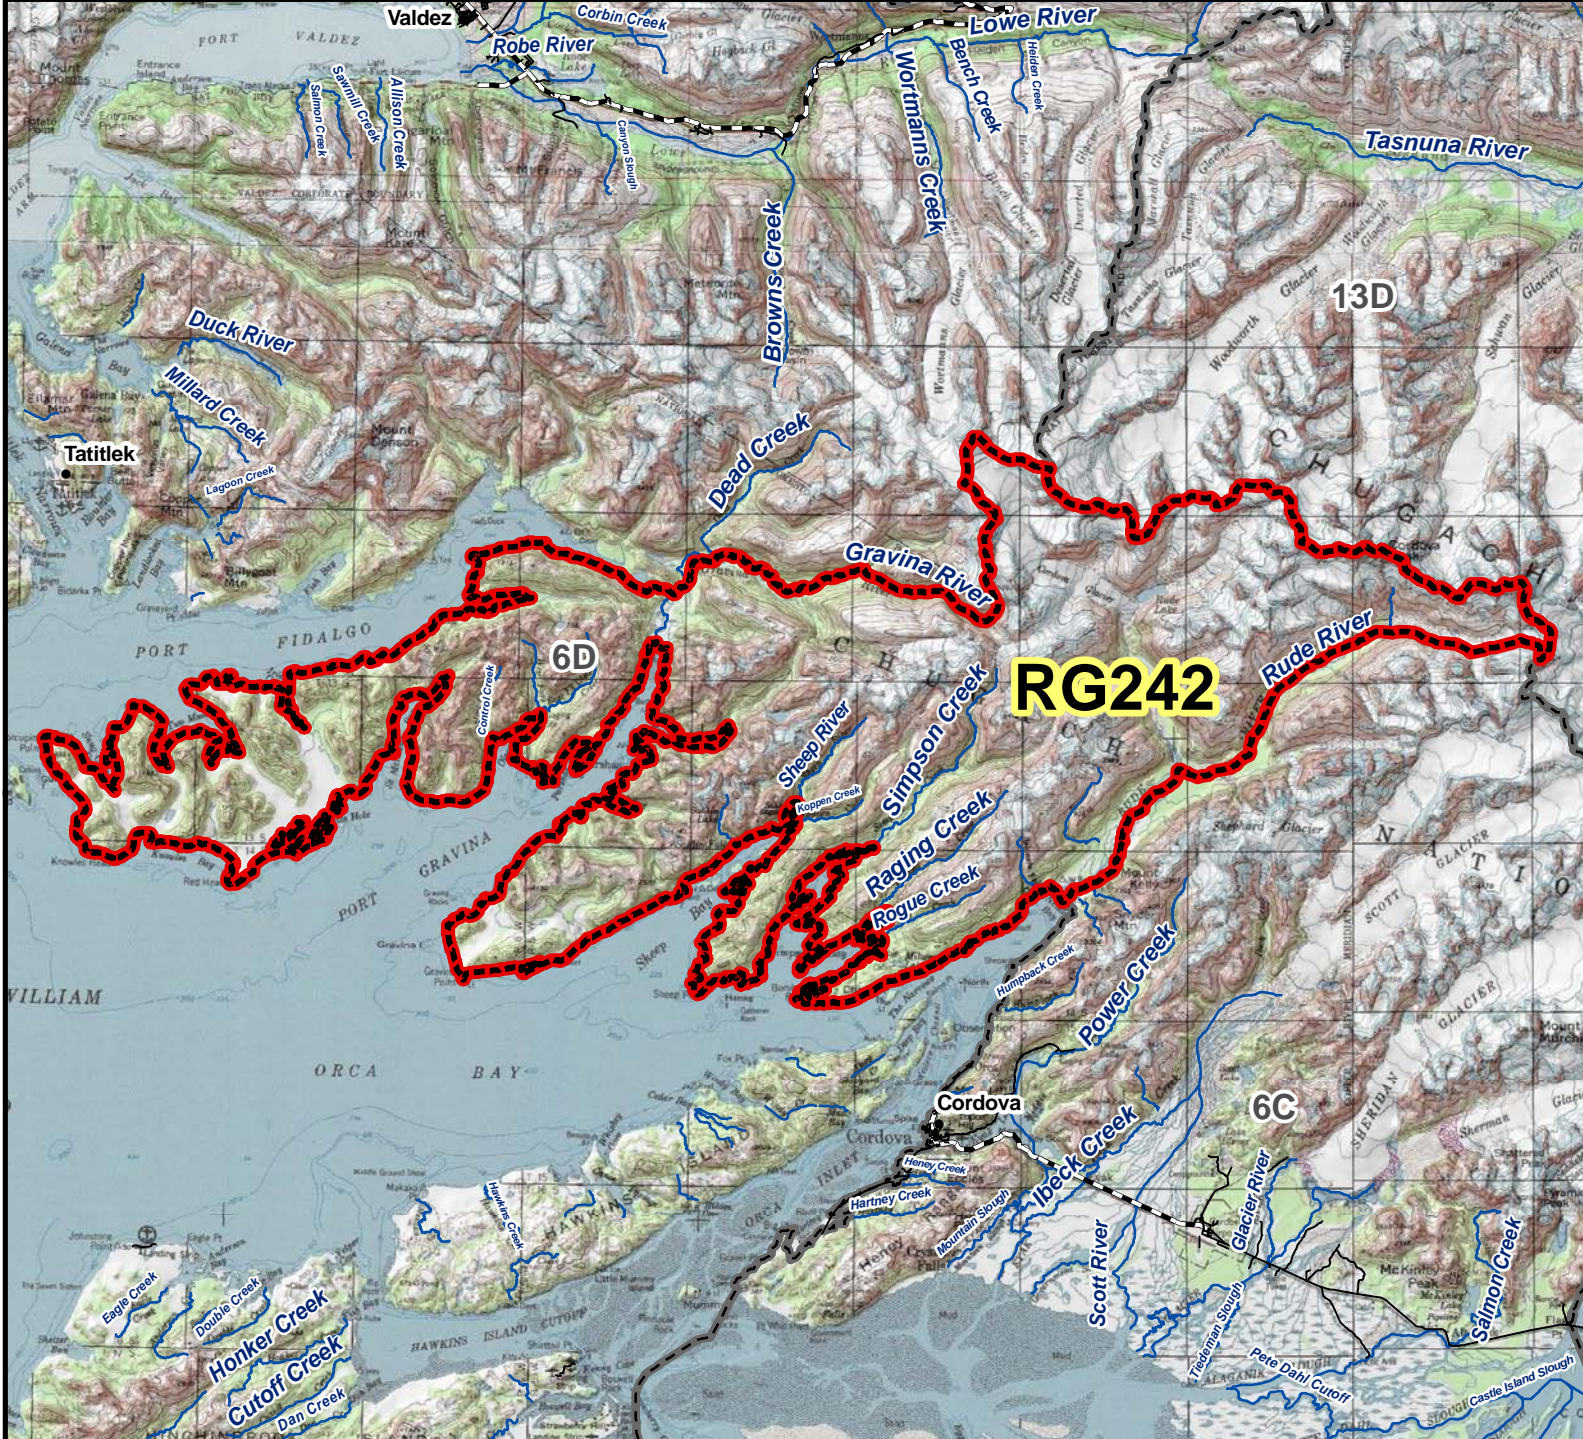

RG242 Mountain Goat Registration Permit Hunt

AREA DESCRIPTION: Unit 6C, the mainland drainages of Unit 6D south of Port Fidalgo and Gravina River, north of Orca Bay, and north and west of Nelson Bay and Rude River.