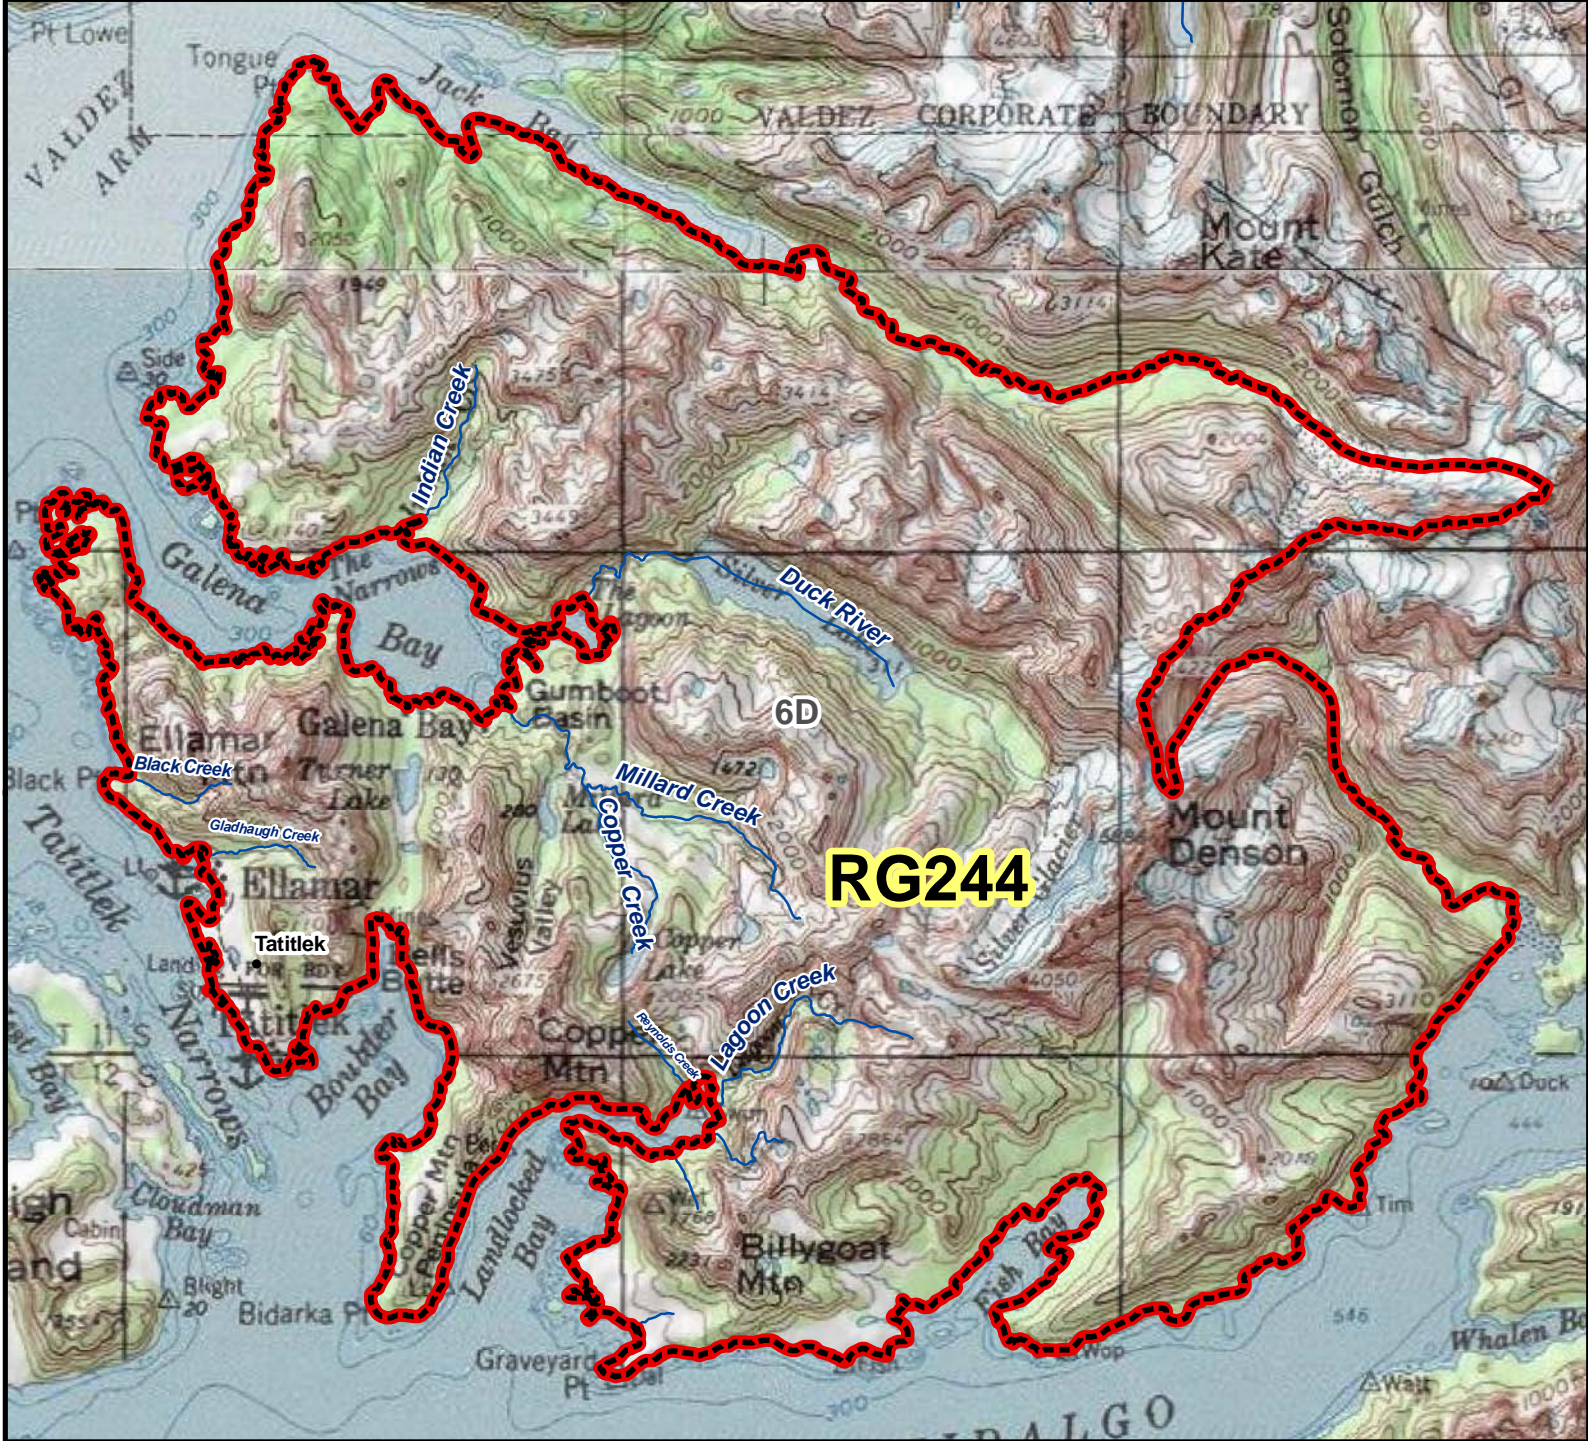

RG244 Mountain Goat Registration Permit Hunt

RG244

AREA DESCRIPTION: Unit 6D, that portion that includes the mainland drainages south of Jack Bay and the main channel of Jack River, east of Valdez Arm and Tatitlek Narrows, north of Port Fidalgo and west of the main channel of Denson Creek.