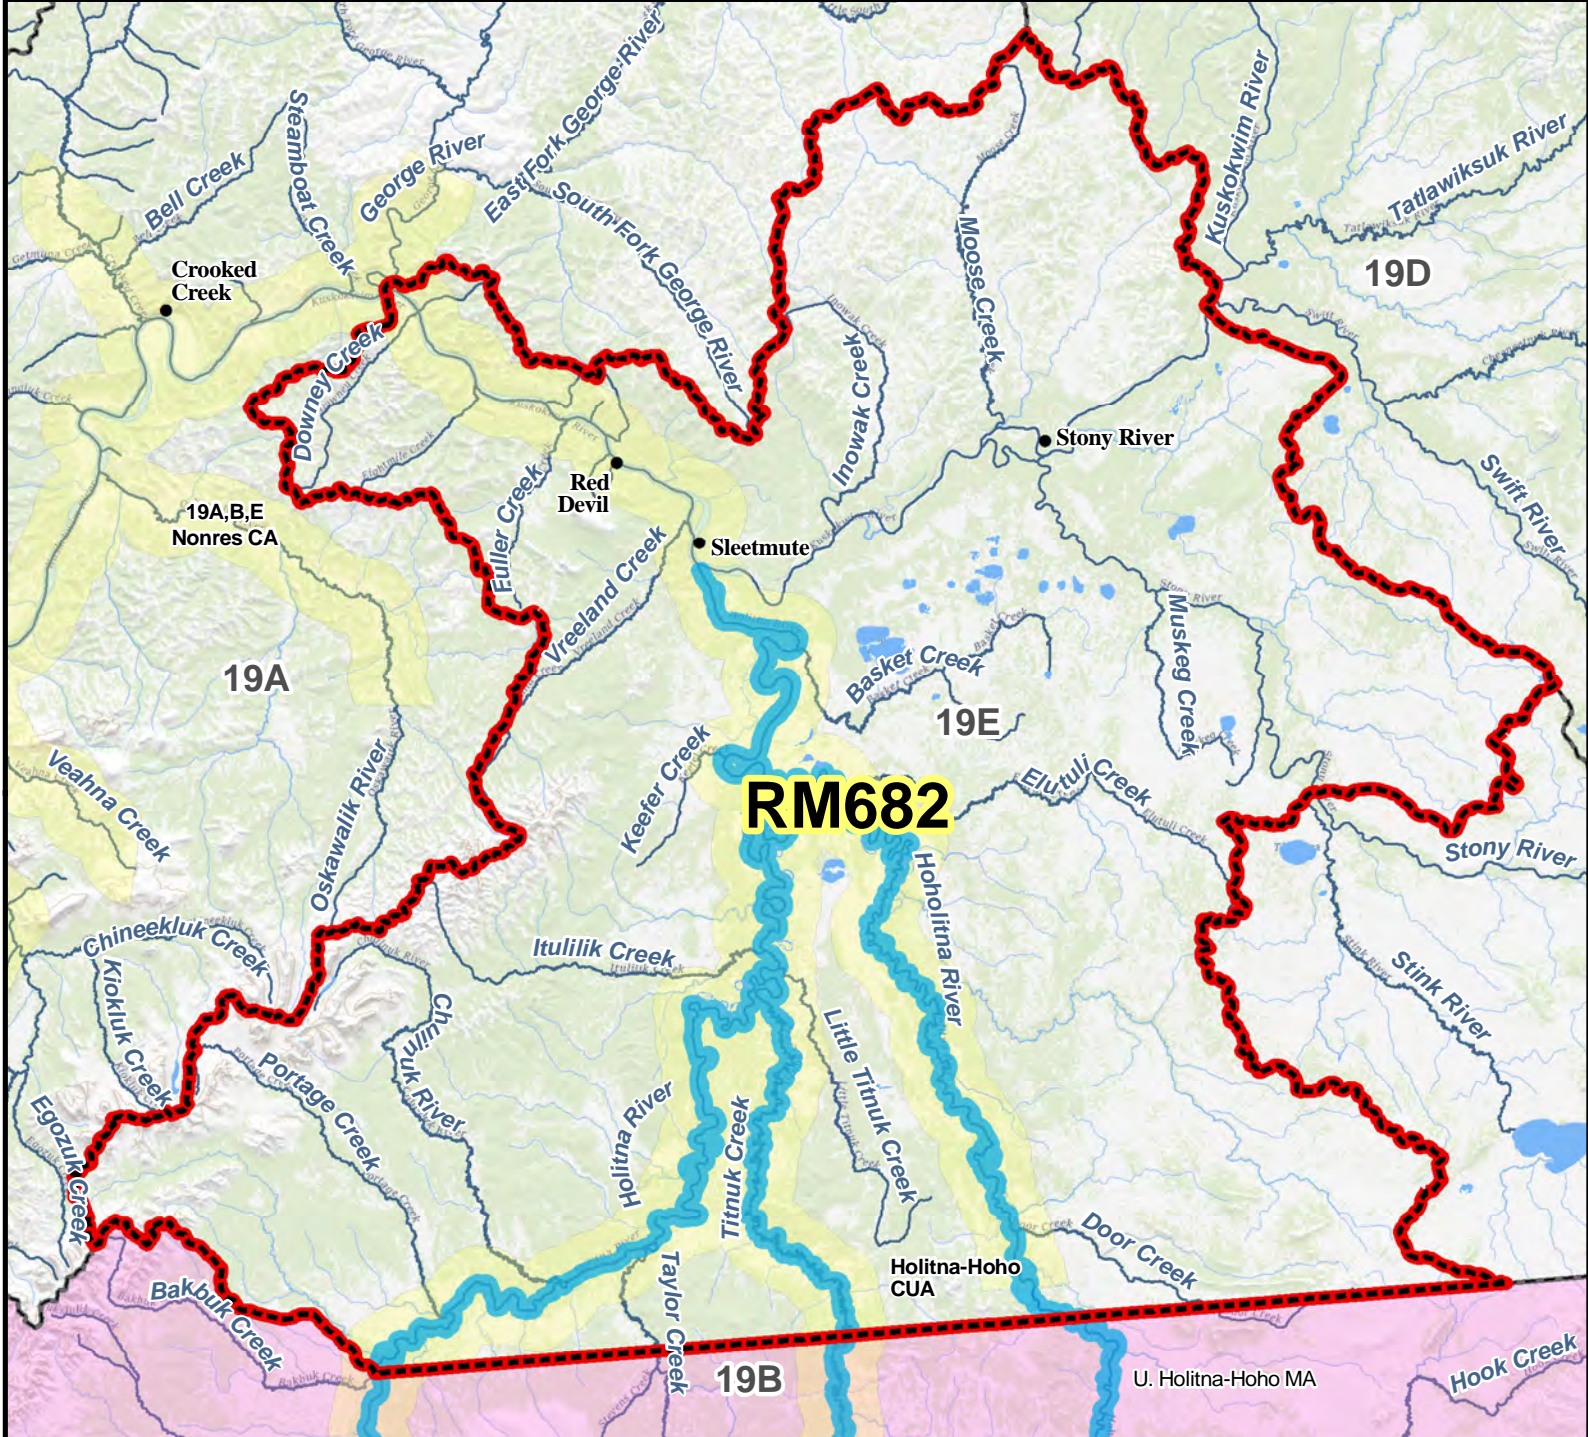

# RM682 Moose Registration Permit Hunt

This map is intended for hunt planning use, not for determining legal property or regulatory boundaries. Content is compiled from various sources and is subject to change without notice. See current hunting regulations for written descriptions of boundaries. Hunters are responsible for knowing the land ownership and regulations of the areas they intend to hunt.

**AREA DESCRIPTION:** Unit 19E, remainder.

Please refer to the Alaska Hunting Regulations booklet for bag type, seasons, and additional regulations concerning this hunt.