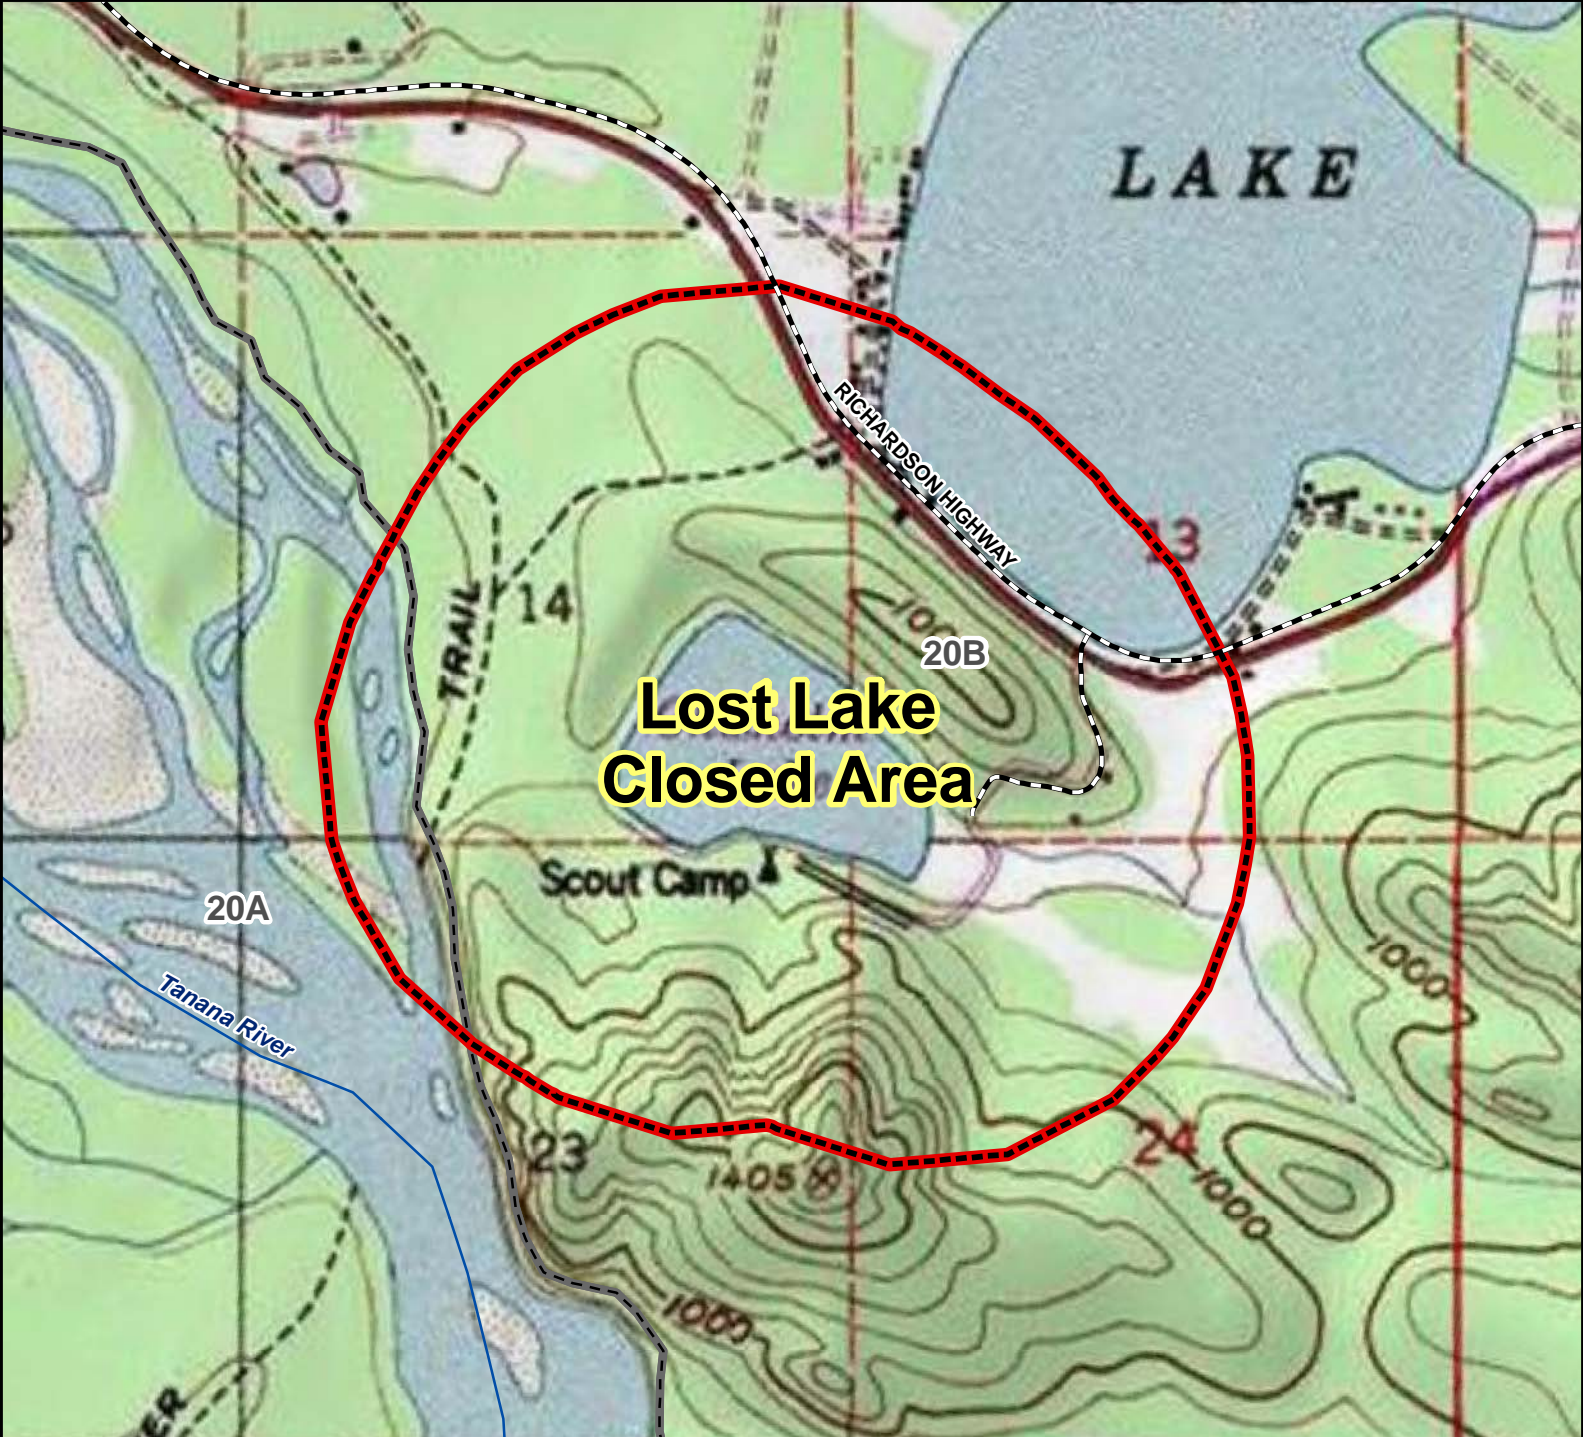

Unit 20B Lost Lake Closed Area

AREA DESCRIPTION: Unit 20B, Lost Lake and the area within one-half mile of Lost Lake (Mile 56 Richardson Highway).

The area is closed to the taking of big game with firearms and crossbows.

N

0 0.125 0.25 0.5 Miles

- Closed Area
- Subunit Boundary
- Controlled Use Area
- Management Area
- National Park/Monument
- National Wildlife Refuge
- Military Closure
- Other State Areas
- Closed to Hunting