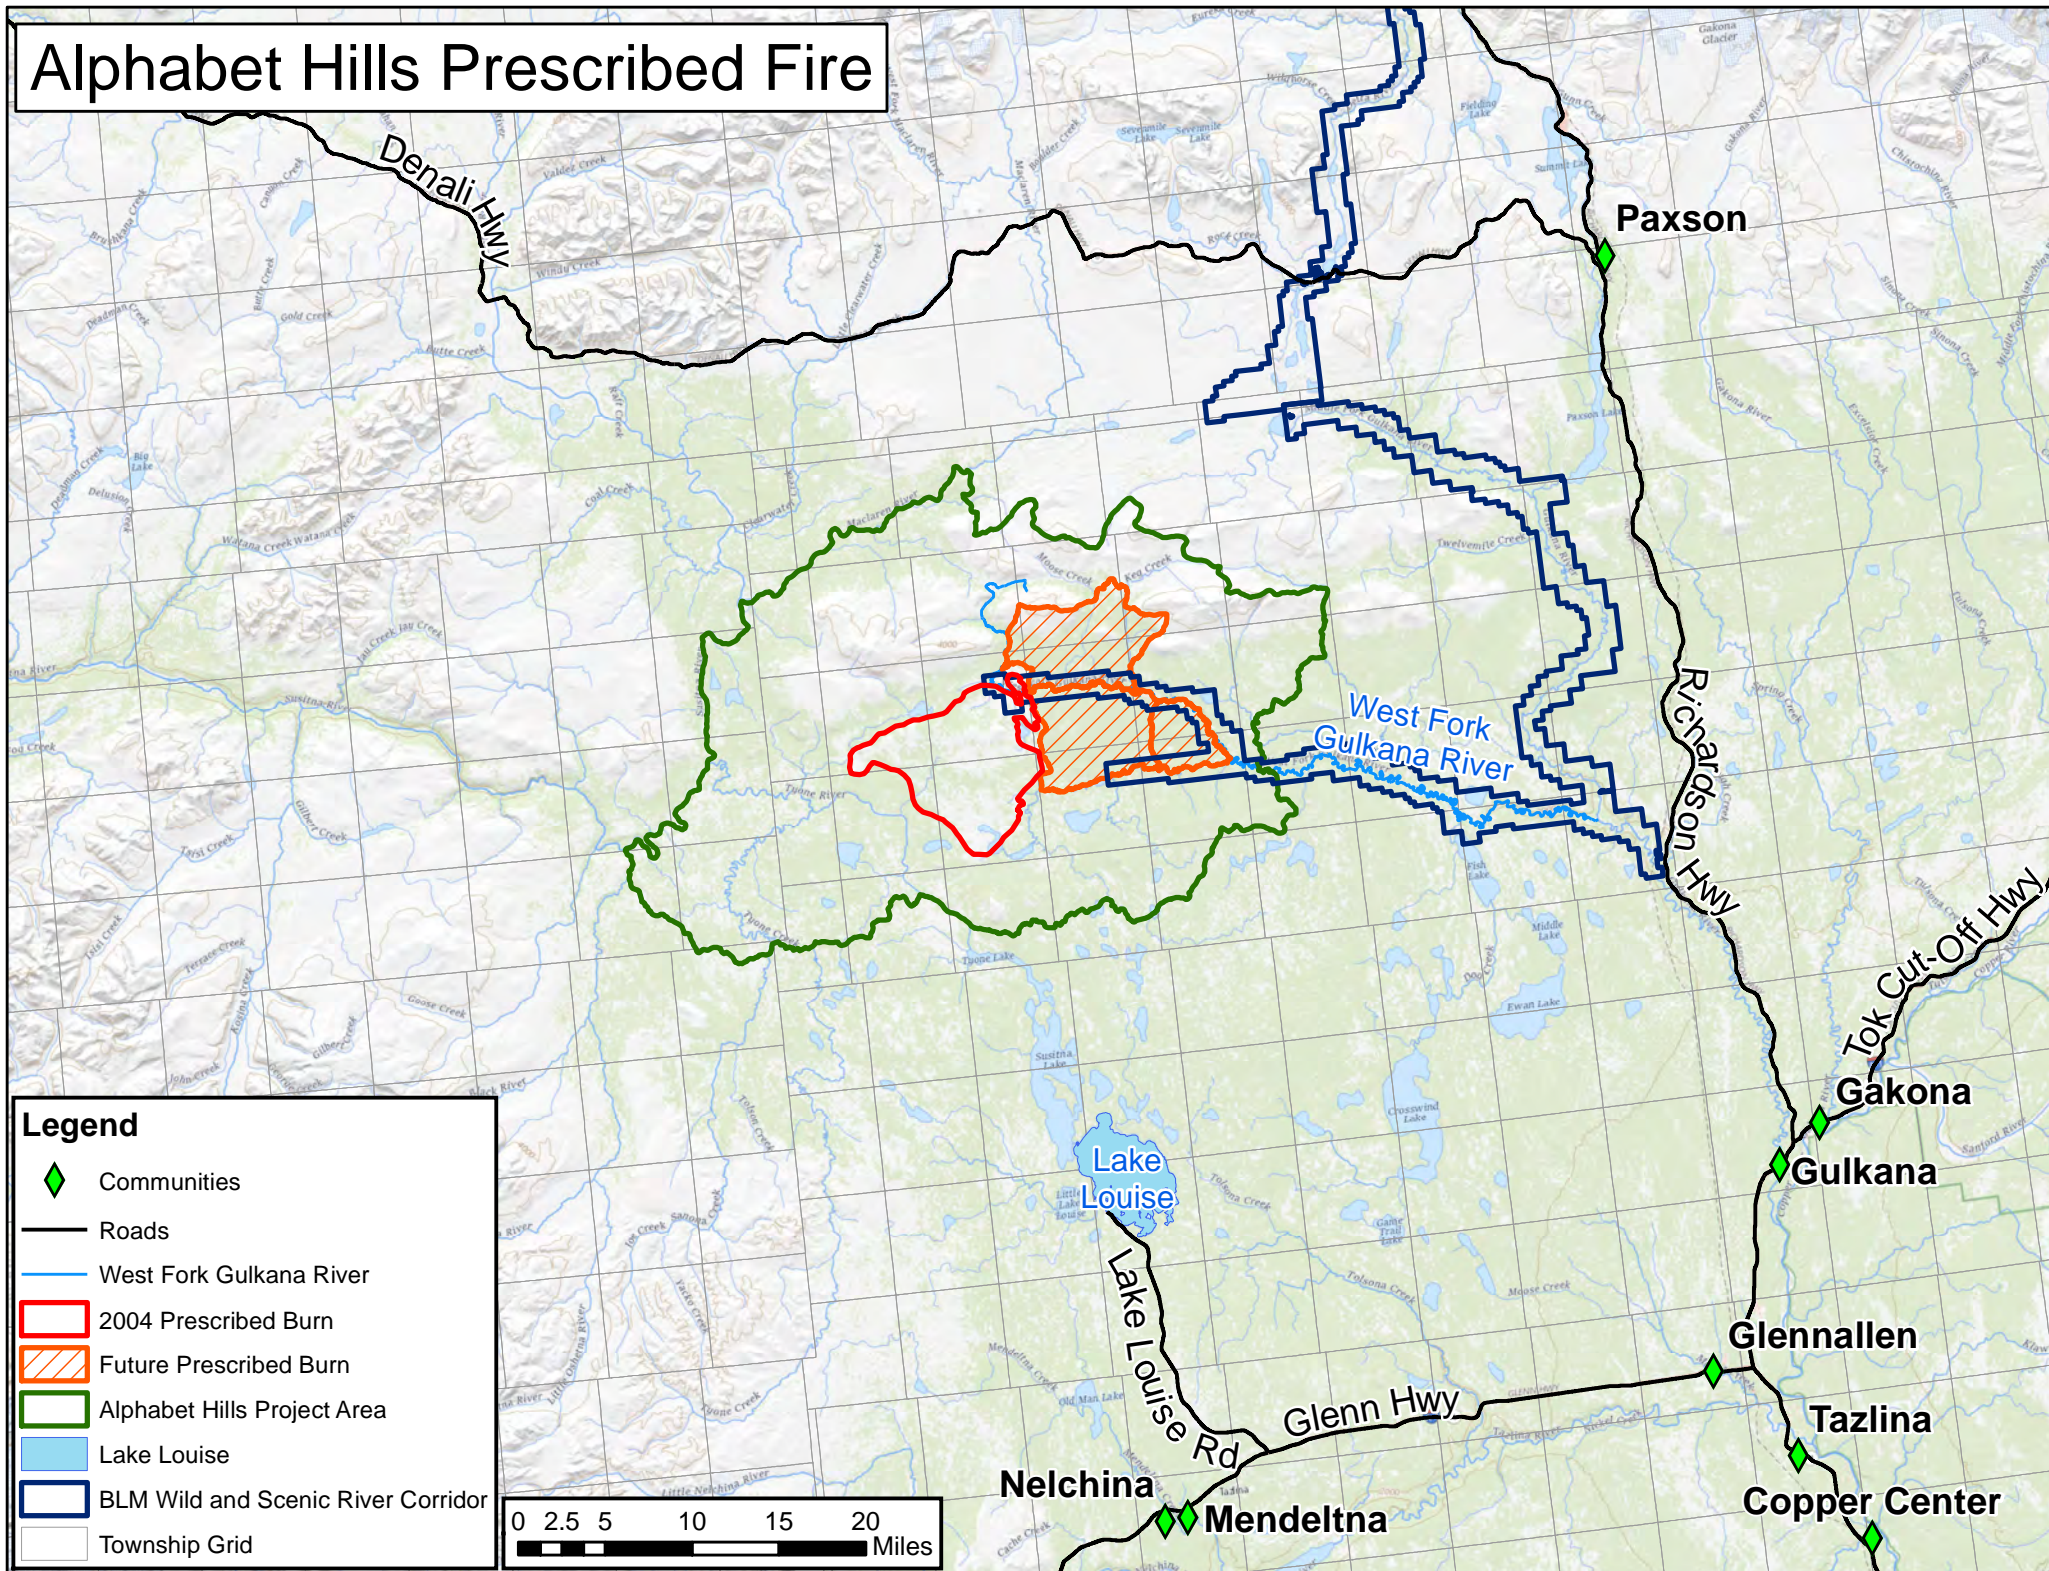

Alphabet Hills Prescribed Fire

Legend

- ◆ Communities
- Roads
- West Fork Gulkana River
- ▭ 2004 Prescribed Burn
- ▨ Future Prescribed Burn
- ▭ Alphabet Hills Project Area
- ▭ Lake Louise
- ▭ BLM Wild and Scenic River Corridor
- ▭ Township Grid