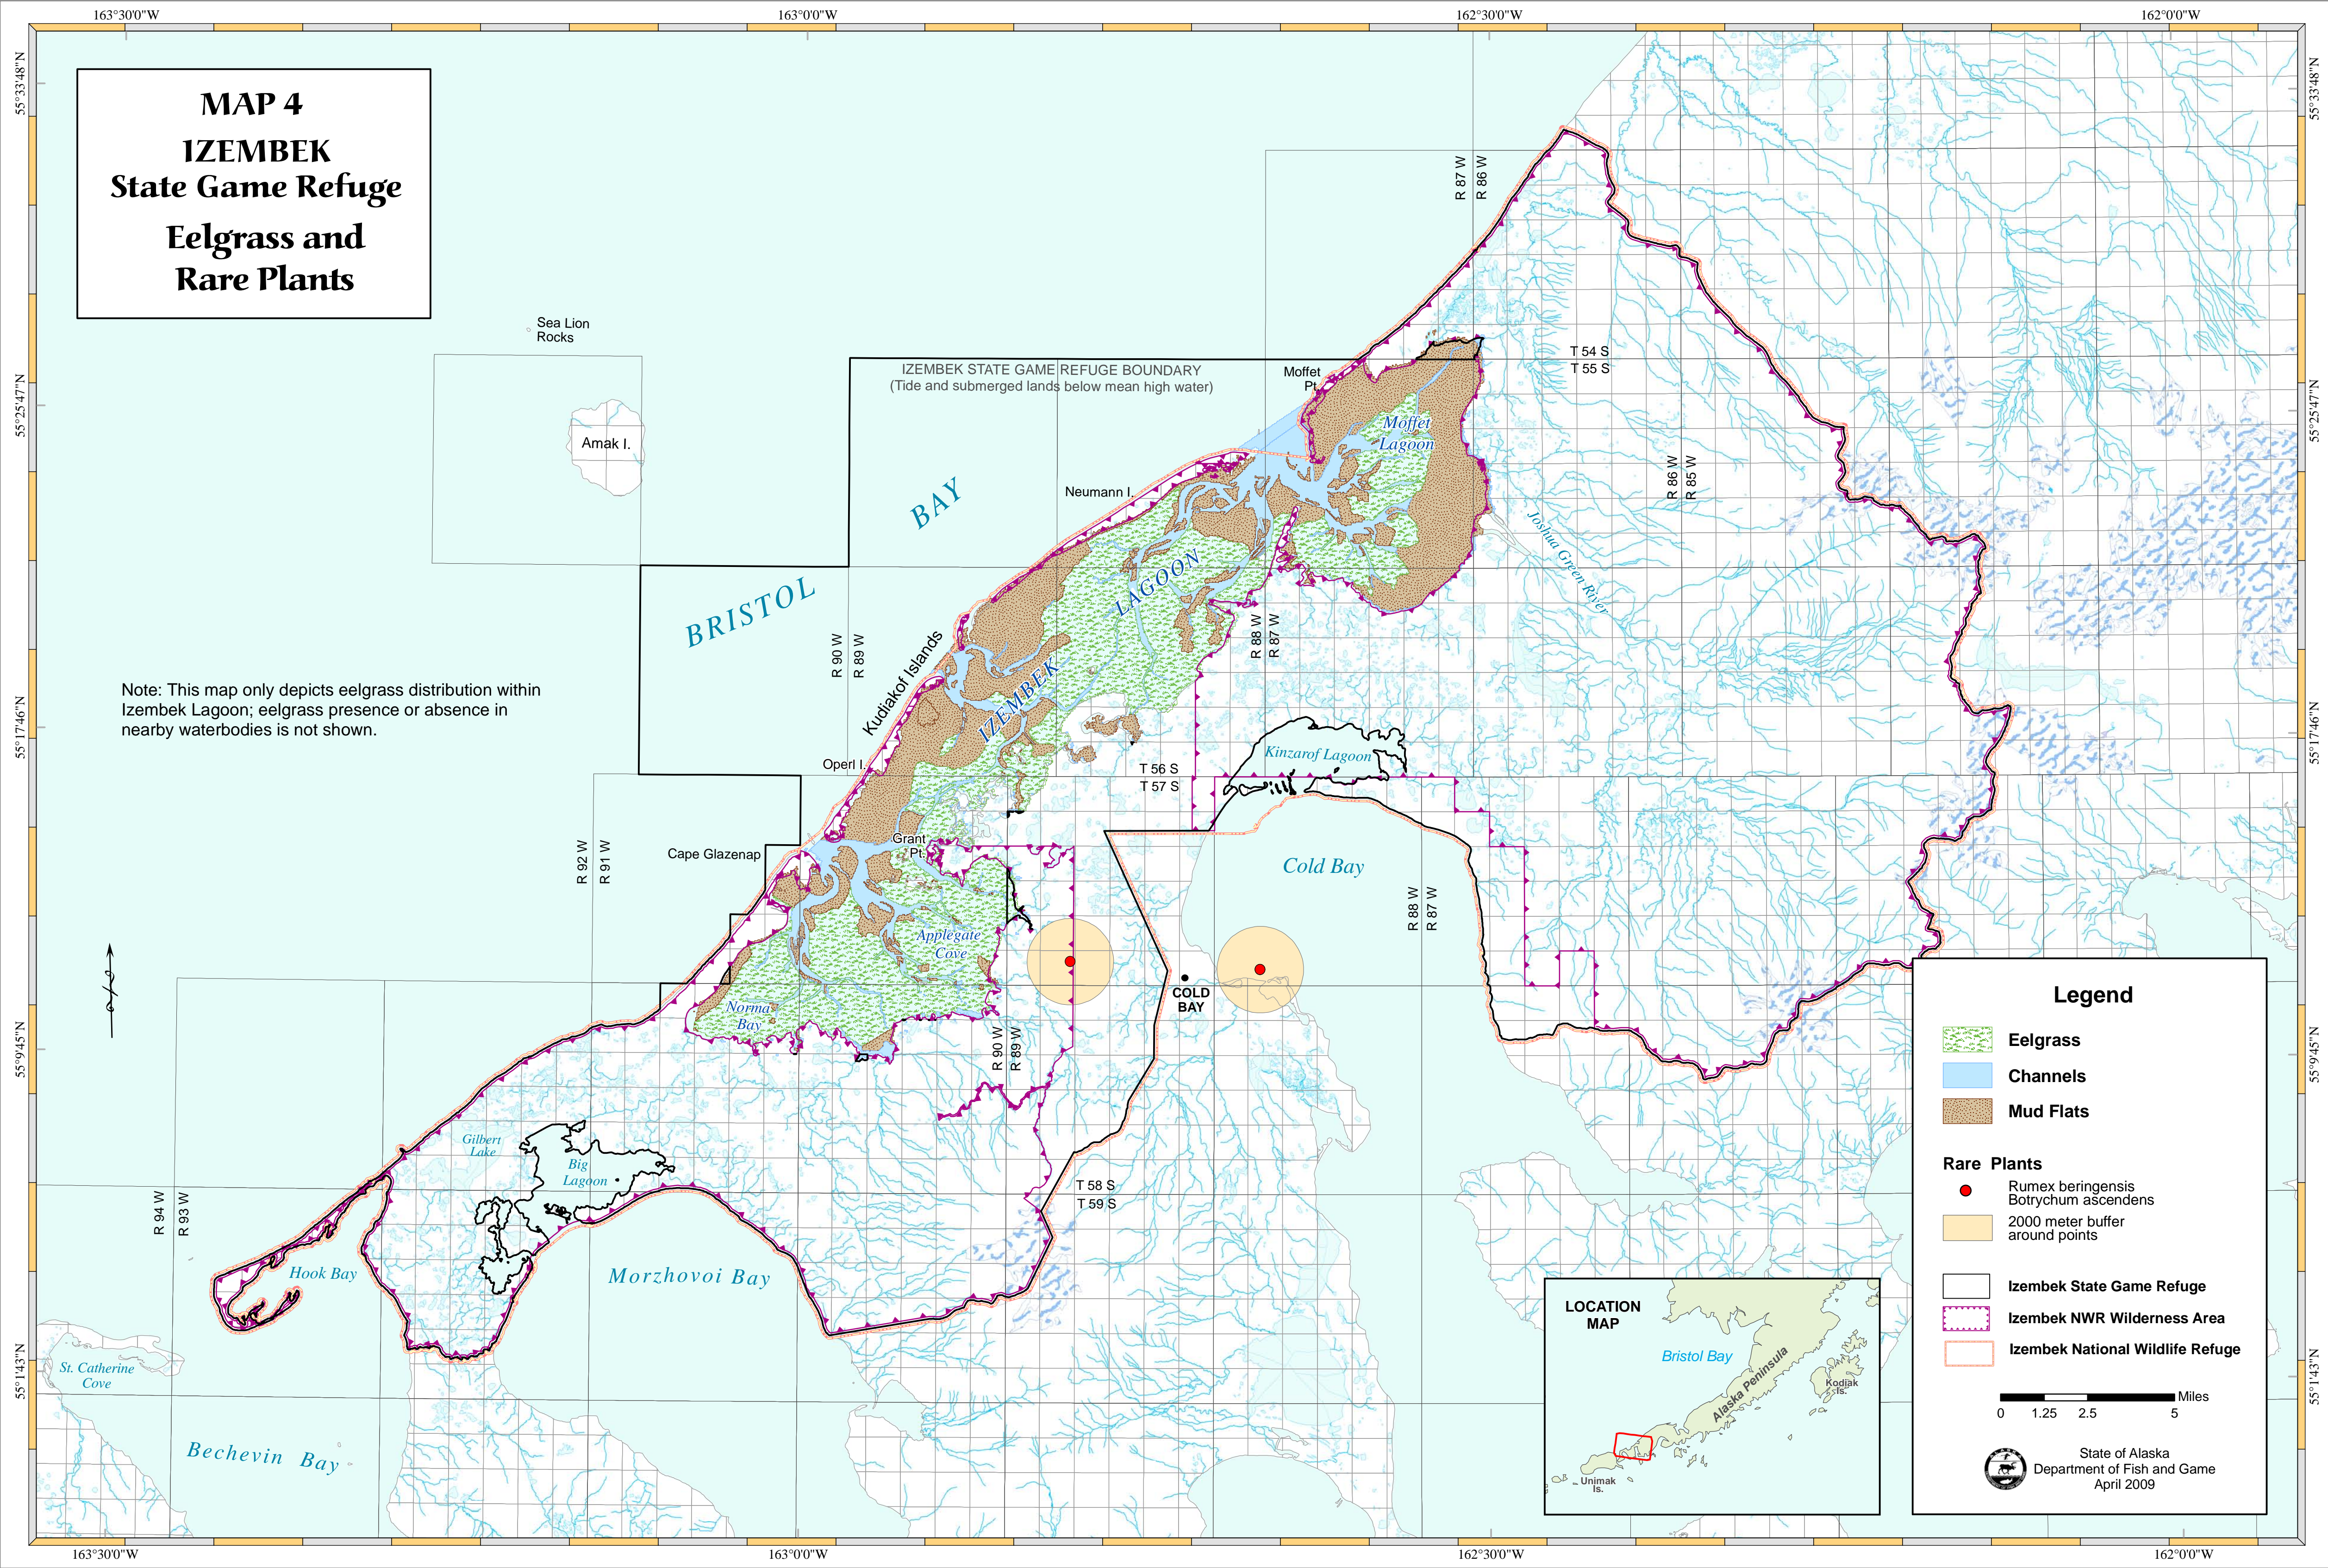

# MAP 4 IZEMBEK State Game Refuge Eelgrass and Rare Plants

Note: This map only depicts eelgrass distribution within IZEMBEK Lagoon; eelgrass presence or absence in nearby waterbodies is not shown.

### Legend

- Eelgrass
- Channels
- Mud Flats

#### Rare Plants

- Rumex beringensis
- Botrychum ascendens
- 2000 meter buffer around points

- IZEMBEK State Game Refuge
- IZEMBEK NWR Wilderness Area
- IZEMBEK National Wildlife Refuge

0 1.25 2.5 5 Miles