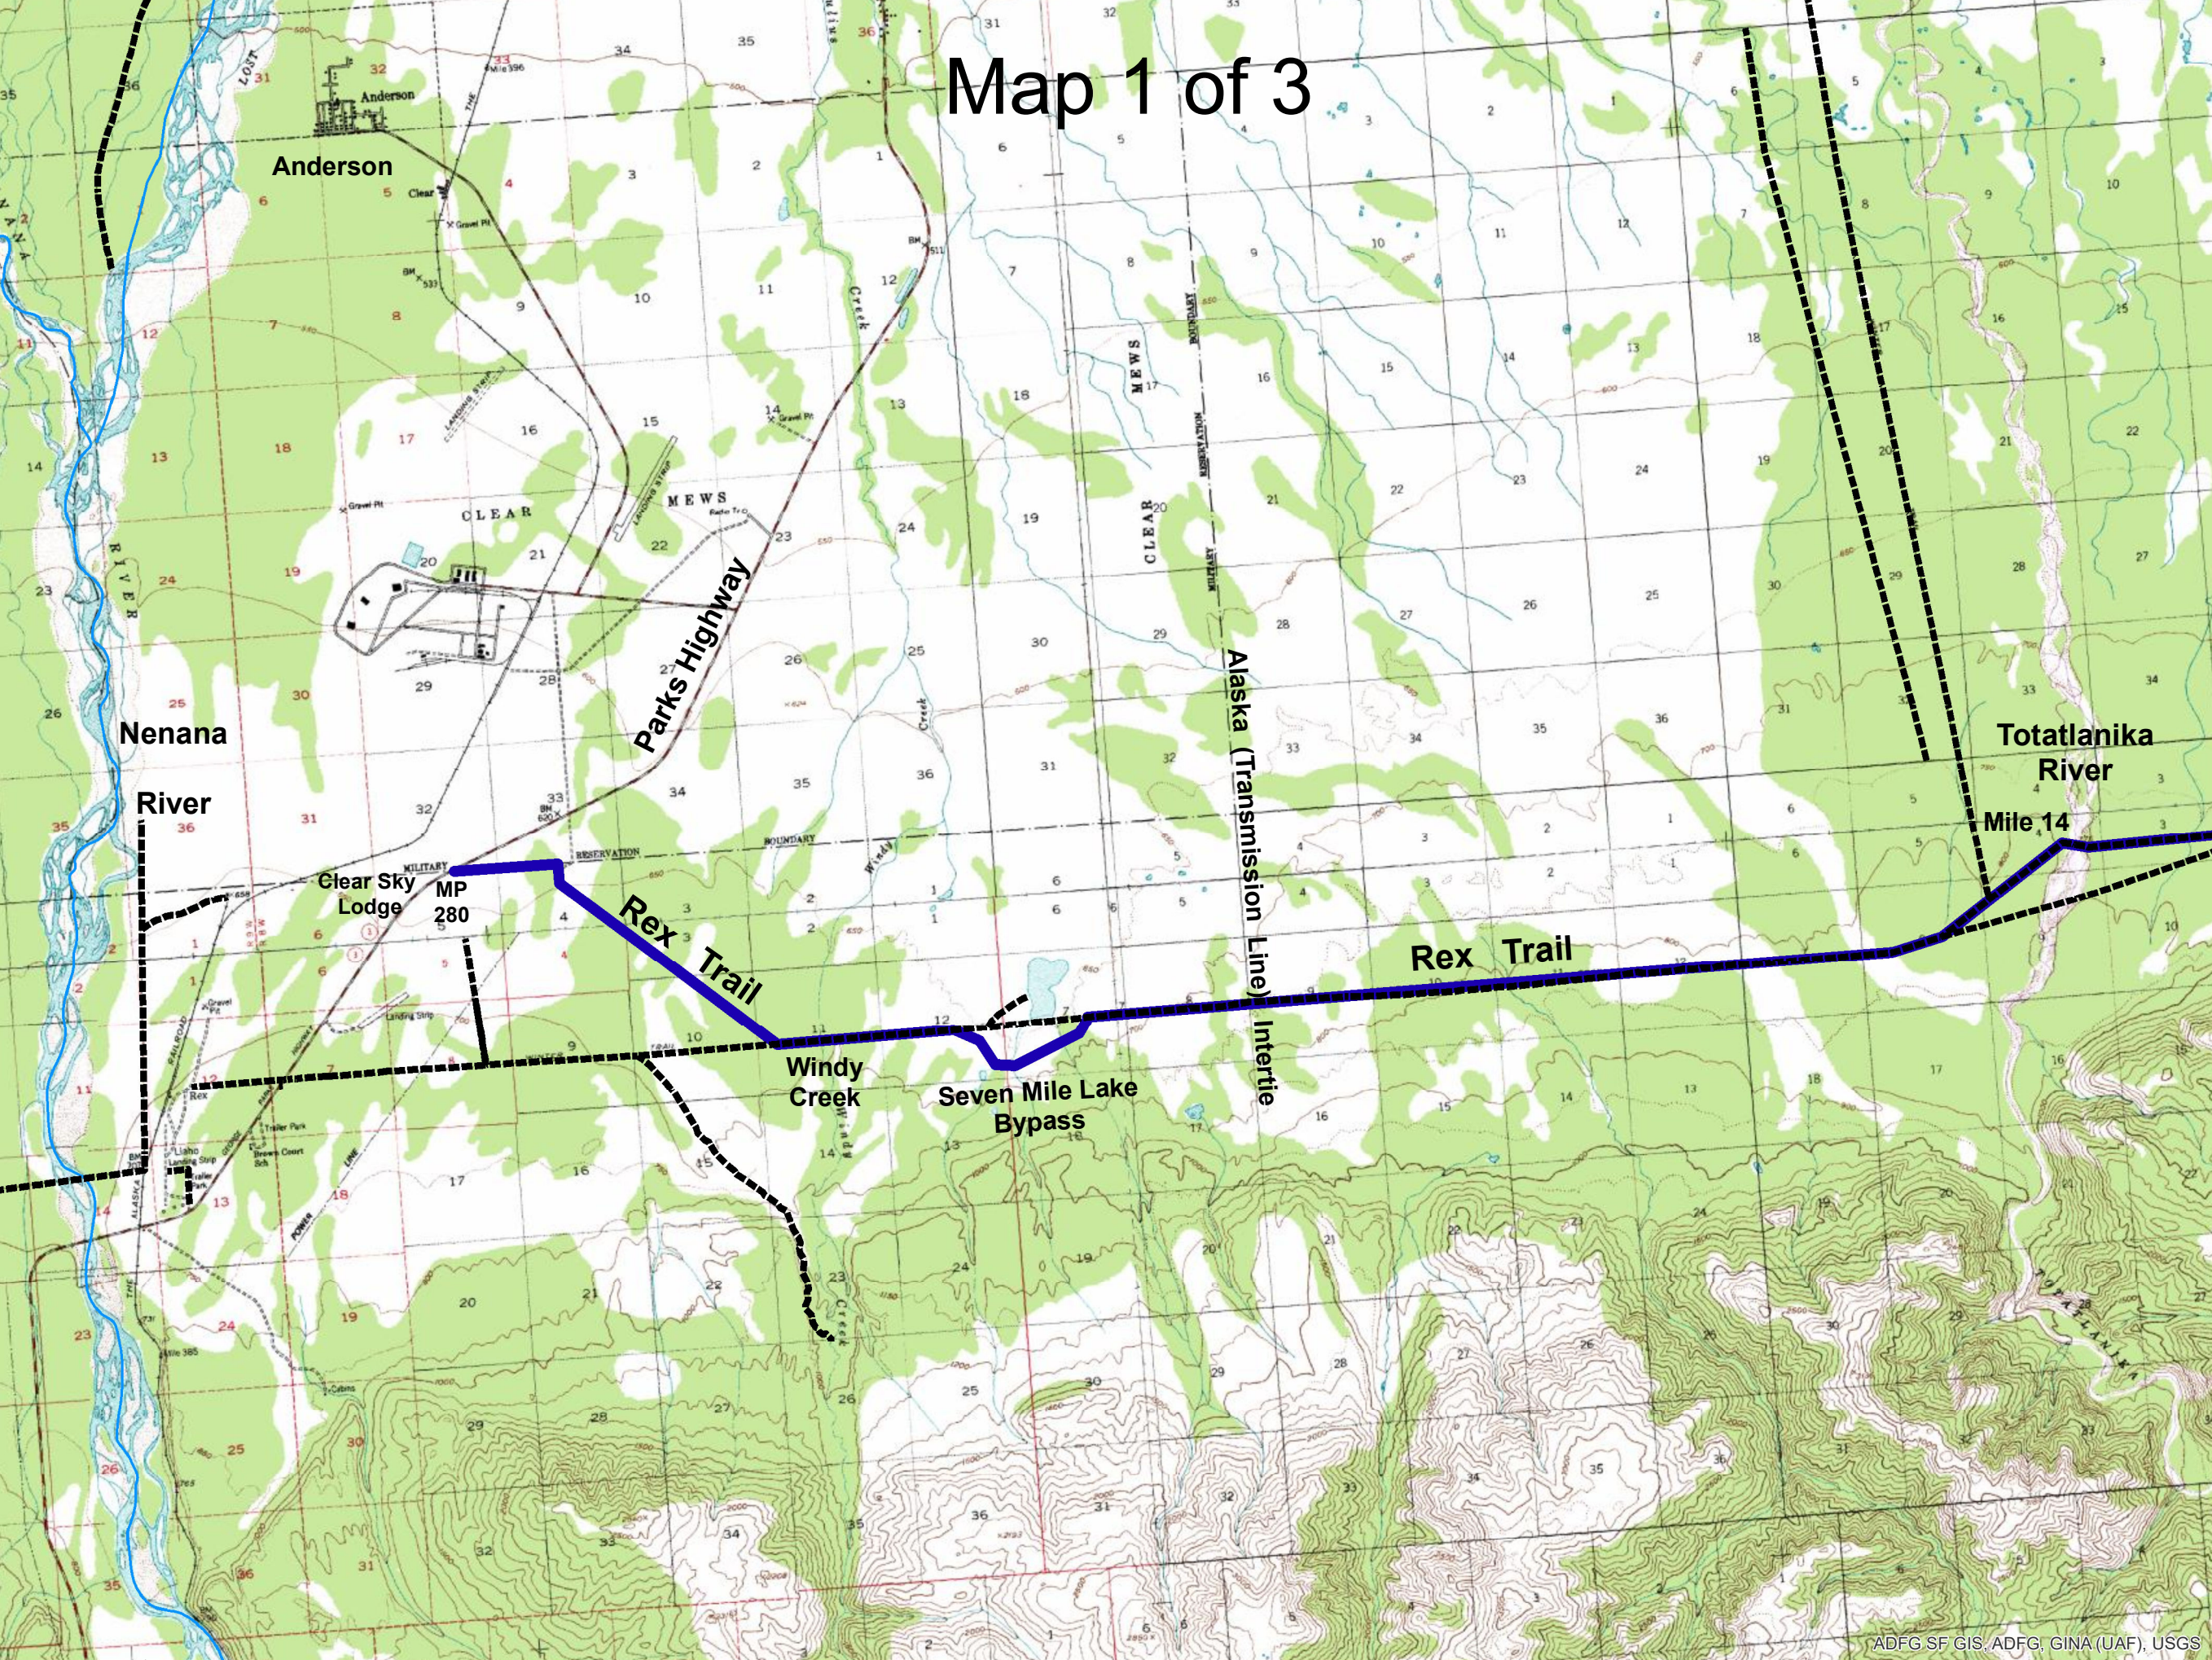

Map 1 of 3

Anderson

Nenana River

Clear Sky Lodge MP 280

Rex Trail

Parks Highway

Windy Creek

Seven Mile Lake Bypass

Alaska (Transmission Line) Intertie

Rex Trail

Totatlanika River

Mile 14

Map 2 of 3

Tanana Flats

Totatlanika River

Mile 14

Fish Creek

Rex Trail

St. George Creek

Gold King Creek

Placer Mines

Mile 40

Bonnifield Creek

Japan Hills

Wood River

Mile 54

Chicken Creek